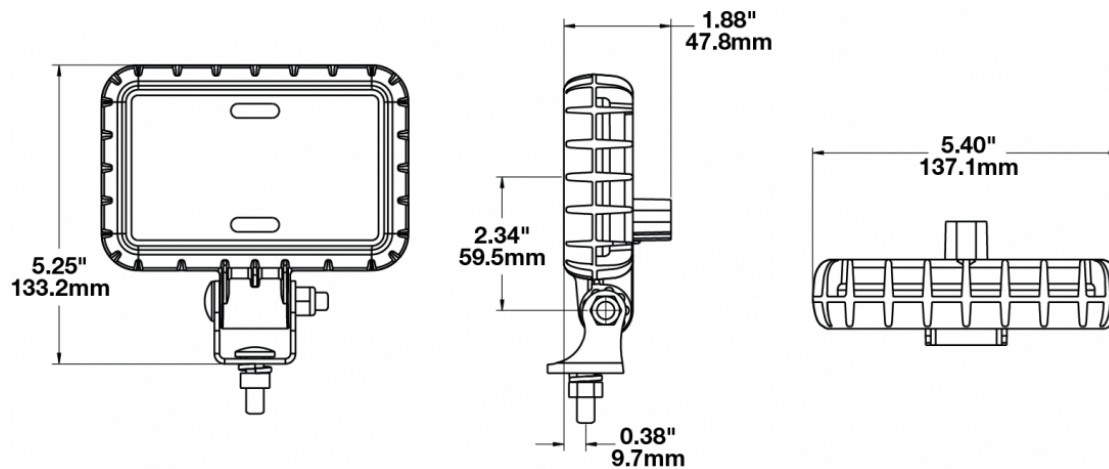

LED Work Lights - Model 880 XD

PRODUCT DIMENSIONS

ELECTRICAL SPECIFICATIONS

Input Voltage	12-24V DC
Operating Voltage	9-32V DC
Transient Spike Protection	330V Peak @ 1 HZ-100 Pulses
Red Wire	Positive
Black Wire	Negative
Current Draw	1.30A @ 12V DC 0.70A @ 24V DC