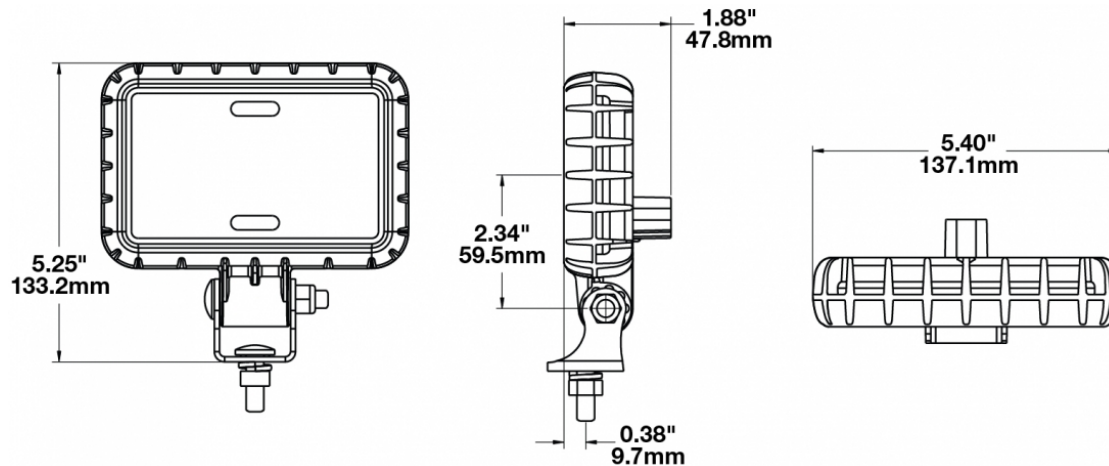

LED Work Lights - Model 880 XD

PRODUCT INFORMATION

Description	12-24V LED Work Light with Flood Beam Pattern
Height	133.35 mm / 5.25 in
Width	137.16 mm / 5.4 in
Depth	47.75 mm / 1.88 in
Shape	Rectangular
Outer Lens Material	Polycarbonate
Outer Lens Color	Clear
Housing Material	Polycarbonate
Housing Color	Black
Mounting Hardware Description	(x1) 5/16"-18 x 1.00" Mounting Bolt
Mounting Type	Universal Pedestal Mount
Minimum Operating Temperature	-40 °C / -40 °F
Maximum Operating Temperature	65 °C / 149 °F
Connector or Wiring	Integrated 2-Pin Deutsch Weather-Proof Socket (DT04-2P)
Mating Connector	2-Pin Deutsch Weather-Proof Plug (DT06-2S)
Product Weight	0.82 lbs / 0.37 kgs
Shipping Weight	1.16 lbs / 0.53 kgs

PRODUCT DIMENSIONS

ELECTRICAL SPECIFICATIONS

Input Voltage	12-24V DC
Operating Voltage	9-32V DC
Transient Spike Protection	330V Peak @ 1 HZ-100 Pulses
Red Wire	Positive
Black Wire	Negative
Current Draw	1.30A @ 12V DC 0.70A @ 24V DC