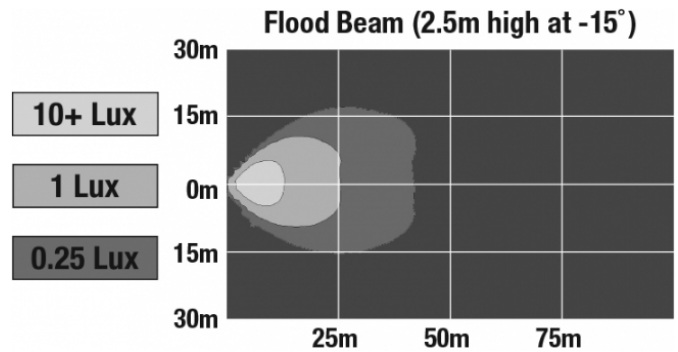

LED Work Lights - Model 880 XD

PRODUCT INFORMATION

Description	12-24V LED Work Light with Flood Beam Pattern
Height	133.35 mm / 5.25 in
Width	137.16 mm / 5.4 in
Depth	47.75 mm / 1.88 in
Shape	Rectangular
Outer Lens Material	Polycarbonate
Outer Lens Color	Clear
Housing Material	Polycarbonate
Housing Color	Black
Mounting Hardware Description	(x1) 5/16"-18 x 1.00" Mounting Bolt
Mounting Type	Universal Pedestal Mount
Minimum Operating Temperature	-40 °C / -40 °F
Maximum Operating Temperature	65 °C / 149 °F
Connector or Wiring	Integrated 2-Pin Deutsch Weather-Proof Socket (DT04-2P)
Mating Connector	2-Pin Deutsch Weather-Proof Plug (DT06-2S)
Product Weight	0.82 lbs / 0.37 kgs
Shipping Weight	1.16 lbs / 0.53 kgs

J.W. SPEAKER
Engineered. Lighting. Solutions.

LED Work Lights - Model 880 XD

PHOTOMETRIC SPECIFICATIONS

Raw Lumen Output	1,680
Effective Lumen Output	900
Nominal LED Color Temperature	5000 K
Beam Pattern(s)	Forward Lighting - Flood (Standard)