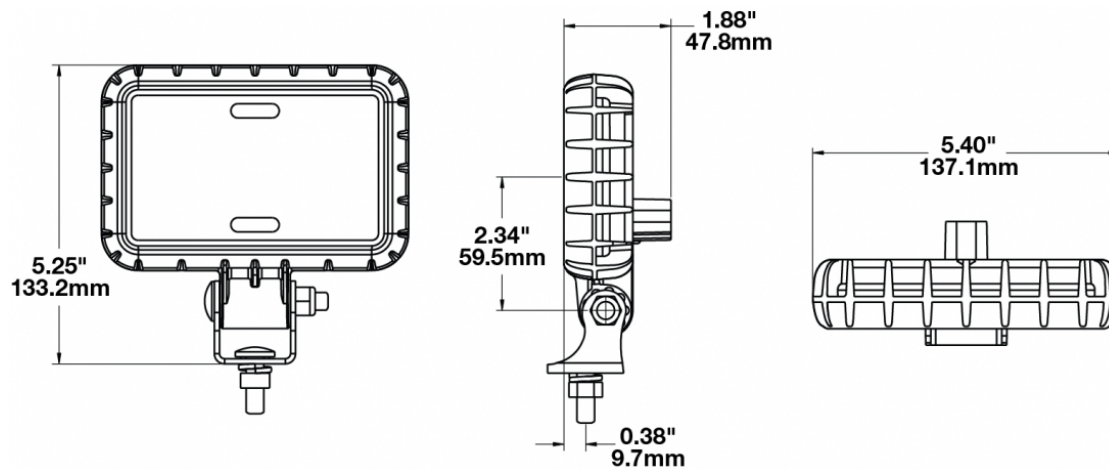

LED Work Lights - Model 880 XD

PRODUCT INFORMATION

Description	12-24V LED Work Light with Flood Beam Pattern
Height	133.35 mm / 5.25 in
Width	137.16 mm / 5.4 in
Depth	47.75 mm / 1.88 in
Shape	Rectangular
Outer Lens Material	Polycarbonate
Outer Lens Color	Clear
Housing Material	Polycarbonate
Housing Color	Black
Mounting Hardware Description	(x1) 5/16"-18 x 1.00" Mounting Bolt
Mounting Type	Universal Pedestal Mount
Minimum Operating Temperature	-40 °C / -40 °F
Maximum Operating Temperature	65 °C / 149 °F
Connector or Wiring	Integrated 2-Pin Deutsch Weather-Proof Socket (DT04-2P)
Mating Connector	2-Pin Deutsch Weather-Proof Plug (DT06-2S)
Product Weight	0.82 lbs / 0.37 kgs
Shipping Weight	1.16 lbs / 0.53 kgs

PRODUCT DIMENSIONS

ELECTRICAL SPECIFICATIONS

Input Voltage	12-24V DC
Operating Voltage	9-32V DC
Transient Spike Protection	330V Peak @ 1 HZ-100 Pulses
Red Wire	Positive
Black Wire	Negative
Current Draw	1.30A @ 12V DC 0.70A @ 24V DC