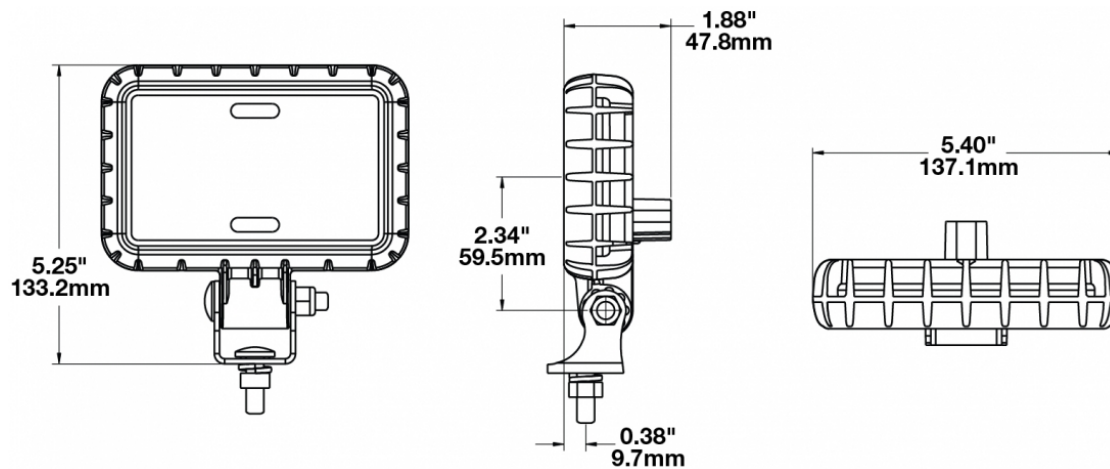

## PRODUCT INFORMATION

---

<b>Description</b>	12-24V LED Work Light with Flood Beam Pattern
<b>Height</b>	133.35 mm / 5.25 in
<b>Width</b>	137.16 mm / 5.4 in
<b>Depth</b>	47.75 mm / 1.88 in
<b>Shape</b>	Rectangular
<b>Outer Lens Material</b>	Polycarbonate
<b>Outer Lens Color</b>	Clear
<b>Housing Material</b>	Polycarbonate
<b>Housing Color</b>	Black
<b>Mounting Hardware Description</b>	(x1) 5/16"-18 x 1.00" Mounting Bolt
<b>Mounting Type</b>	Universal Pedestal Mount
<b>Minimum Operating Temperature</b>	-40 °C / -40 °F
<b>Maximum Operating Temperature</b>	65 °C / 149 °F
<b>Connector or Wiring</b>	Integrated 2-Pin Deutsch Weather-Proof Socket (DT04-2P)
<b>Mating Connector</b>	2-Pin Deutsch Weather-Proof Plug (DT06-2S)
<b>Product Weight</b>	0.82 lbs / 0.37 kgs
<b>Shipping Weight</b>	1.16 lbs / 0.53 kgs

## PRODUCT DIMENSIONS