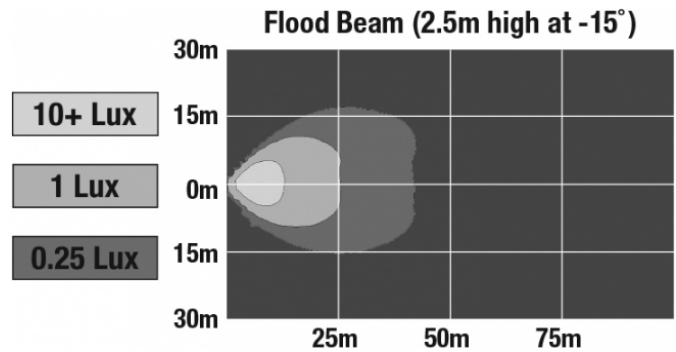

LED Work Lights - Model 880 XD

PHOTOMETRIC SPECIFICATIONS

Raw Lumen Output	1,680
Effective Lumen Output	900
Nominal LED Color Temperature	5000 K
Beam Pattern(s)	Forward Lighting - Flood (Standard)