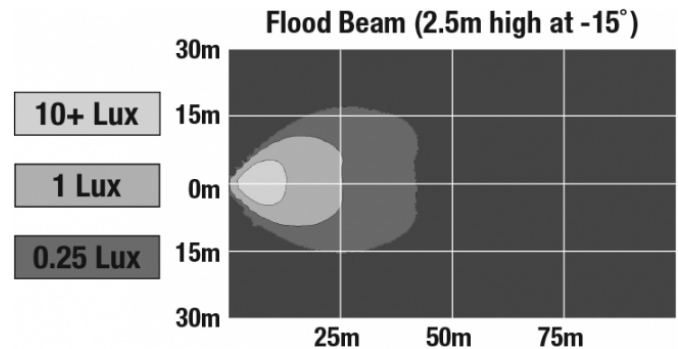

LED Work Lights - Model 880 XD

PRODUCT INFORMATION

Description	12-24V LED Work Light with Flood Beam Pattern
Height	133.35 mm / 5.25 in
Width	137.16 mm / 5.4 in
Depth	47.75 mm / 1.88 in
Shape	Rectangular
Outer Lens Material	Polycarbonate
Outer Lens Color	Clear
Housing Material	Polycarbonate
Housing Color	Black
Mounting Hardware Description	(x1) 5/16"-18 x 1.00" Mounting Bolt
Mounting Type	Universal Pedestal Mount
Minimum Operating Temperature	-40 °C / -40 °F
Maximum Operating Temperature	65 °C / 149 °F
Connector or Wiring	Integrated 2-Pin Deutsch Weather-Proof Socket (DT04-2P)
Mating Connector	2-Pin Deutsch Weather-Proof Plug (DT06-2S)
Product Weight	0.82 lbs / 0.37 kgs
Shipping Weight	1.16 lbs / 0.53 kgs

J.W. SPEAKER
Engineered. Lighting. Solutions.

LED Work Lights - Model 880 XD

PHOTOMETRIC SPECIFICATIONS

Raw Lumen Output	1,680
Effective Lumen Output	900
Nominal LED Color Temperature	5000 K
Beam Pattern(s)	Forward Lighting - Flood (Standard)