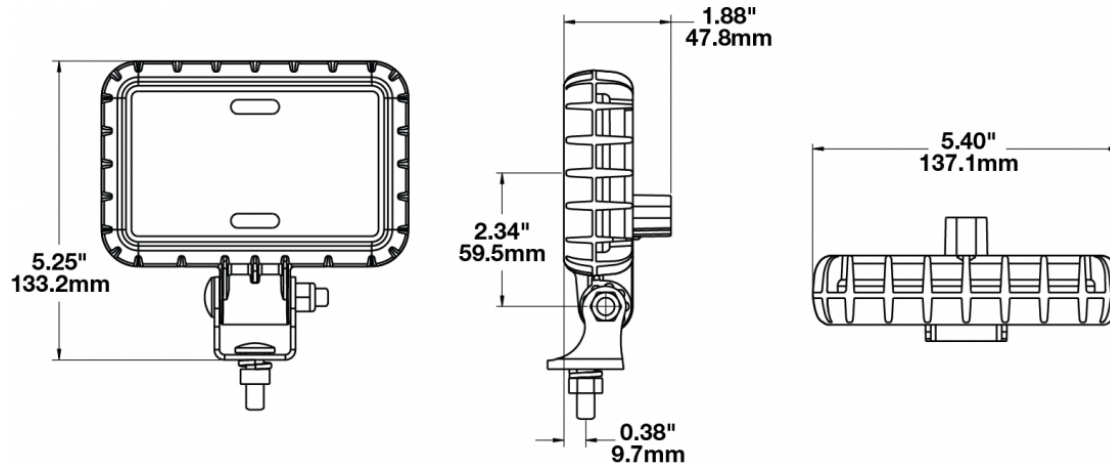

LED Work Light - Model 880 XD

PRODUCT INFORMATION

Description	12-24V LED Work Light with Flood Beam Pattern
Height	133.35 mm / 5.25 in
Width	137.16 mm / 5.4 in
Depth	47.75 mm / 1.88 in
Shape	Rectangular
Outer Lens Material	Polycarbonate
Outer Lens Color	Clear
Housing Material	Polycarbonate
Housing Color	Black
Mounting Hardware Description	(x1) 5/16"-18 x 1.00" Mounting Bolt
Mounting Type	Universal Pedestal Mount
Minimum Operating Temperature	-40 °C / -40 °F
Maximum Operating Temperature	65 °C / 149 °F
Connector or Wiring	Integrated 2-Pin Deutsch Weather-Proof Socket (DT04-2P)
Mating Connector	2-Pin Deutsch Weather-Proof Plug (DT06-2S)
Product Weight	1.16 lbs / 0.53 kgs
Shipping Weight	1.16 lbs / 0.53 kgs

PRODUCT DIMENSIONS

ELECTRICAL SPECIFICATIONS

Input Voltage	12-24V DC
Operating Voltage	9-32V DC
Transient Spike Protection	330V Peak @ 1 HZ-100 Pulses
Red Wire	Positive
Black Wire	Negative
Current Draw	1.30A @ 12V DC 0.70A @ 24V DC