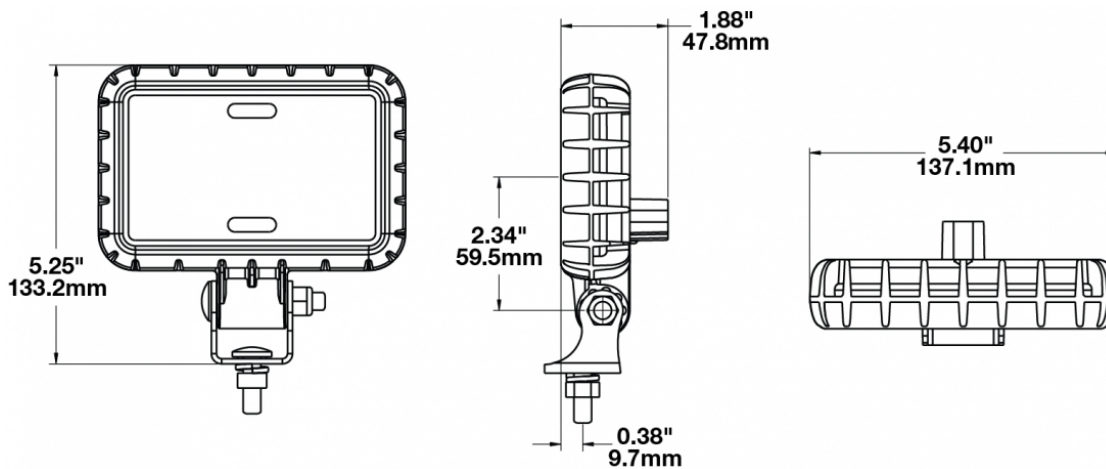

LED Work Lights - Model 880 XD

PRODUCT INFORMATION

Description	12-24V LED Work Light with Flood Beam Pattern
Height	133.35 mm / 5.25 in
Width	137.16 mm / 5.4 in
Depth	47.75 mm / 1.88 in
Shape	Rectangular
Outer Lens Material	Polycarbonate
Outer Lens Color	Clear
Housing Material	Polycarbonate
Housing Color	Black
Mounting Hardware Description	(x1) 5/16"-18 x 1.00" Mounting Bolt
Mounting Type	Universal Pedestal Mount
Minimum Operating Temperature	-40 °C / -40 °F
Maximum Operating Temperature	65 °C / 149 °F
Connector or Wiring	Integrated 2-Pin Deutsch Weather-Proof Socket (DT04-2P)
Mating Connector	2-Pin Deutsch Weather-Proof Plug (DT06-2S)
Product Weight	0.82 lbs / 0.37 kgs
Shipping Weight	1.16 lbs / 0.53 kgs

PRODUCT DIMENSIONS

ELECTRICAL SPECIFICATIONS

Input Voltage	12-24V DC
Operating Voltage	9-32V DC
Transient Spike Protection	330V Peak @ 1 HZ-100 Pulses
Red Wire	Positive
Black Wire	Negative
Current Draw	1.30A @ 12V DC 0.70A @ 24V DC