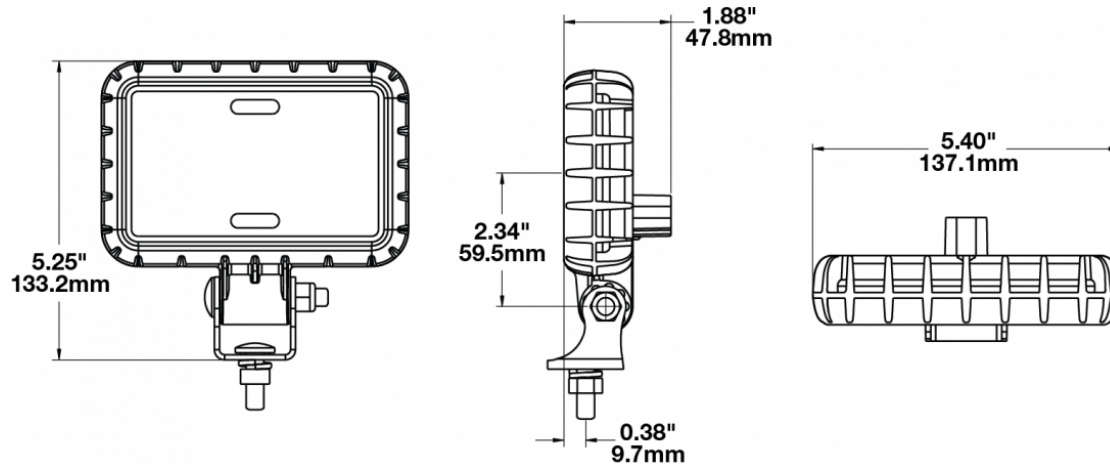

LED Work Light - Model 880 XD

PRODUCT DIMENSIONS

ELECTRICAL SPECIFICATIONS

Input Voltage	12-24V DC
Operating Voltage	9-32V DC
Transient Spike Protection	330V Peak @ 1 HZ-100 Pulses
Red Wire	Positive
Black Wire	Negative
Current Draw	1.30A @ 12V DC 0.70A @ 24V DC