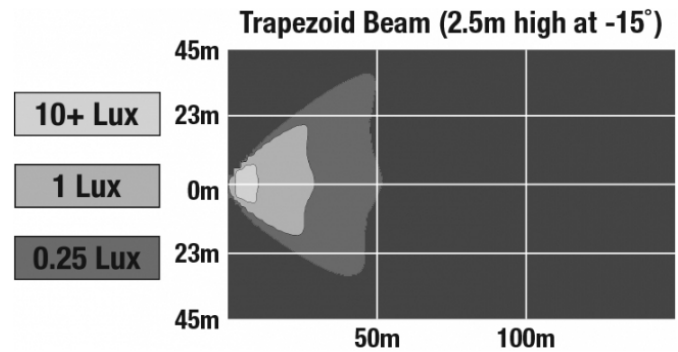

LED Work Lights - Model 880 XD

PHOTOMETRIC SPECIFICATIONS

| | |
|-------------------------------|------------------------------|
| Raw Lumen Output | 1,680 |
| Effective Lumen Output | 900 |
| Nominal LED Color Temperature | 5000 K |
| Beam Pattern(s) | Forward Lighting - Trapezoid |