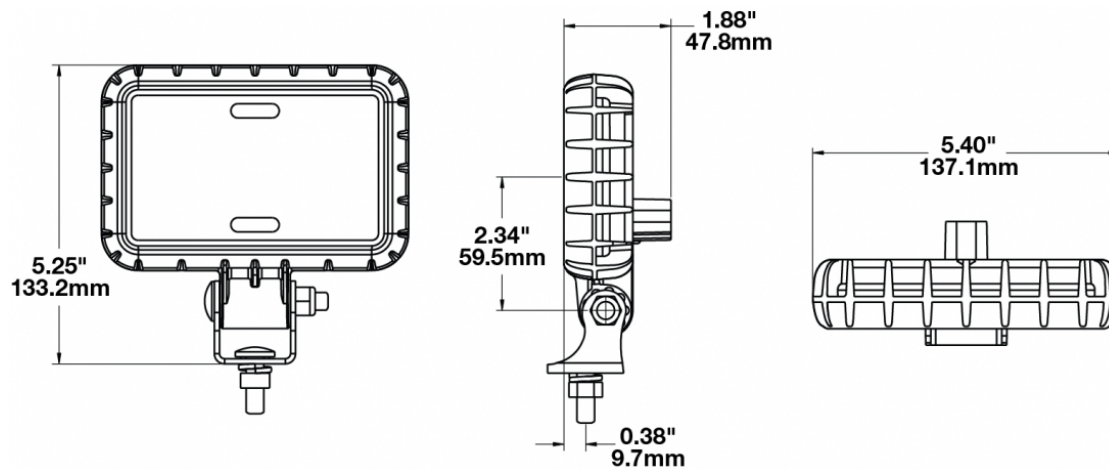

LED Work Lights - Model 880 XD

PRODUCT INFORMATION

| | |
|--------------------------------------|---|
| Description | 12-24V LED Work Light with Trapezoid Beam Pattern |
| Height | 133.35 mm / 5.25 in |
| Width | 137.16 mm / 5.4 in |
| Depth | 47.75 mm / 1.88 in |
| Shape | Rectangular |
| Outer Lens Material | Polycarbonate |
| Outer Lens Color | Clear |
| Housing Material | Polycarbonate |
| Housing Color | Black |
| Mounting Hardware Description | (x1) 5/16"-18 x 1.00" Mounting Bolt |
| Mounting Type | Universal Pedestal Mount |
| Minimum Operating Temperature | -40 °C / -40 °F |
| Maximum Operating Temperature | 65 °C / 149 °F |
| Connector or Wiring | Integrated 2-Pin Deutsch Weather-Proof Socket (DT04-2P) |
| Mating Connector | 2-Pin Deutsch Weather-Proof Plug (DT06-2S) |
| Product Weight | 0.82 lbs / 0.37 kgs |
| Shipping Weight | 1.16 lbs / 0.53 kgs |

PRODUCT DIMENSIONS

ELECTRICAL SPECIFICATIONS

| | |
|-----------------------------------|----------------------------------|
| Input Voltage | 12-24V DC |
| Operating Voltage | 9-32V DC |
| Transient Spike Protection | 330V Peak @ 1 HZ-100 Pulses |
| Red Wire | Positive |
| Black Wire | Negative |
| Current Draw | 1.30A @ 12V DC 0.70A @ 24V DC |