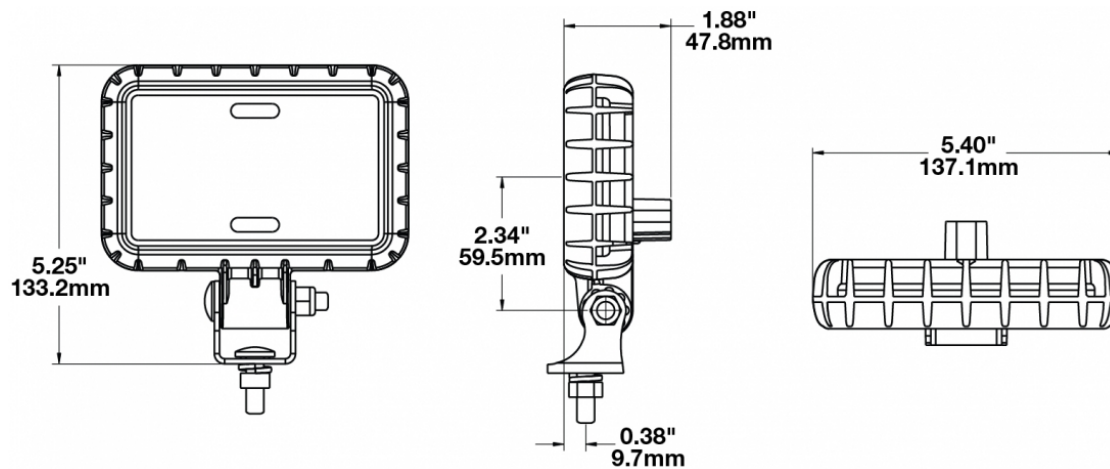

LED Work Lights - Model 880 XD

PRODUCT INFORMATION

Description	12-24V LED Work Light with Trapezoid Beam Pattern
Height	133.35 mm / 5.25 in
Width	137.16 mm / 5.4 in
Depth	47.75 mm / 1.88 in
Shape	Rectangular
Outer Lens Material	Polycarbonate
Outer Lens Color	Clear
Housing Material	Polycarbonate
Housing Color	Black
Mounting Hardware Description	(x1) 5/16"-18 x 1.00" Mounting Bolt
Mounting Type	Universal Pedestal Mount
Minimum Operating Temperature	-40 °C / -40 °F
Maximum Operating Temperature	65 °C / 149 °F
Connector or Wiring	Integrated 2-Pin Deutsch Weather-Proof Socket (DT04-2P)
Mating Connector	2-Pin Deutsch Weather-Proof Plug (DT06-2S)
Product Weight	0.82 lbs / 0.37 kgs
Shipping Weight	1.16 lbs / 0.53 kgs

PRODUCT DIMENSIONS

ELECTRICAL SPECIFICATIONS

Input Voltage	12-24V DC
Operating Voltage	9-32V DC
Transient Spike Protection	330V Peak @ 1 HZ-100 Pulses
Red Wire	Positive
Black Wire	Negative
Current Draw	1.30A @ 12V DC 0.70A @ 24V DC