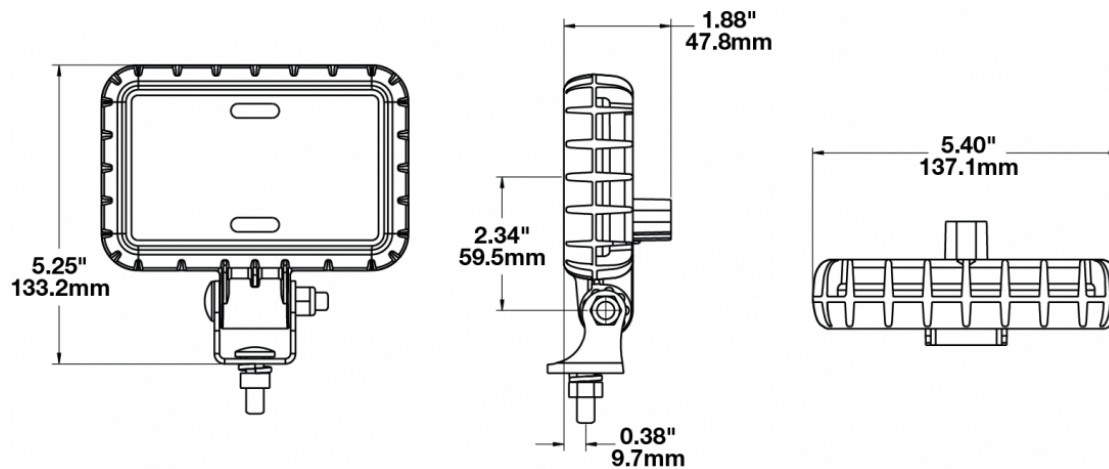

LED Work Lights - Model 880 XD

PRODUCT INFORMATION

Description	12-24V LED Work Light with Trapezoid Beam Pattern
Height	133.35 mm / 5.25 in
Width	137.16 mm / 5.4 in
Depth	47.75 mm / 1.88 in
Shape	Rectangular
Outer Lens Material	Polycarbonate
Outer Lens Color	Clear
Housing Material	Polycarbonate
Housing Color	Black
Mounting Hardware Description	(x1) 5/16"-18 x 1.00" Mounting Bolt
Mounting Type	Universal Pedestal Mount
Minimum Operating Temperature	-40 °C / -40 °F
Maximum Operating Temperature	65 °C / 149 °F
Connector or Wiring	Integrated 2-Pin Deutsch Weather-Proof Socket (DT04-2P)
Mating Connector	2-Pin Deutsch Weather-Proof Plug (DT06-2S)
Product Weight	0.82 lbs / 0.37 kgs
Shipping Weight	1.16 lbs / 0.53 kgs

PRODUCT DIMENSIONS

ELECTRICAL SPECIFICATIONS

Input Voltage	12-24V DC
Operating Voltage	9-32V DC
Transient Spike Protection	330V Peak @ 1 HZ-100 Pulses
Red Wire	Positive
Black Wire	Negative
Current Draw	1.30A @ 12V DC 0.70A @ 24V DC