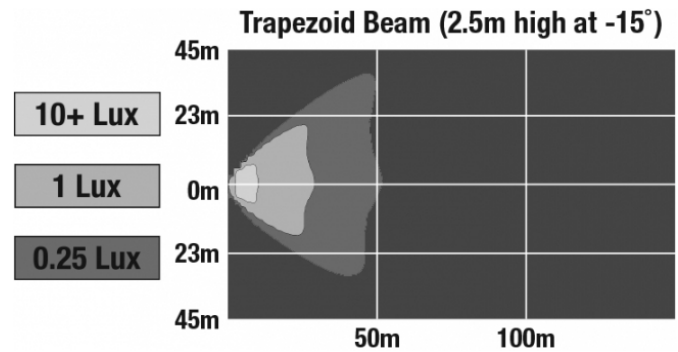

J.W. SPEAKER
Engineered. Lighting. Solutions.

LED Work Lights - Model 880 XD

PHOTOMETRIC SPECIFICATIONS

Raw Lumen Output	1,680
Effective Lumen Output	900
Nominal LED Color Temperature	5000 K
Beam Pattern(s)	Forward Lighting - Trapezoid