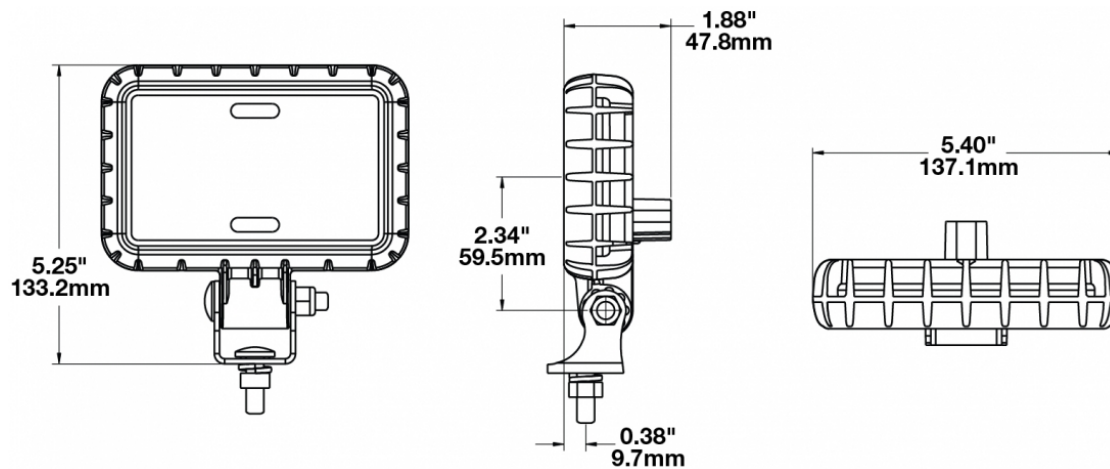

LED Work Lights - Model 880 XD

PRODUCT INFORMATION

Description	12-24V LED Work Light with Spot Beam Pattern
Height	133.35 mm / 5.25 in
Width	137.16 mm / 5.4 in
Depth	47.75 mm / 1.88 in
Shape	Rectangular
Outer Lens Material	Polycarbonate
Outer Lens Color	Clear
Housing Material	Polycarbonate
Housing Color	Black
Mounting Hardware Description	(x1) 5/16"-18 x 1.00" Mounting Bolt
Mounting Type	Universal Pedestal Mount
Minimum Operating Temperature	-40 °C / -40 °F
Maximum Operating Temperature	65 °C / 149 °F
Connector or Wiring	Integrated 2-Pin Deutsch Weather-Proof Socket (DT04-2P)
Mating Connector	2-Pin Deutsch Weather-Proof Plug (DT06-2S)
Product Weight	0.82 lbs / 0.37 kgs
Shipping Weight	15.00 lbs / 6.8 kgs

PRODUCT DIMENSIONS

ELECTRICAL SPECIFICATIONS

Input Voltage	12-24V DC
Operating Voltage	9-32V DC
Transient Spike Protection	330V Peak @ 1 HZ-100 Pulses
Red Wire	Positive
Black Wire	Negative
Current Draw	1.30A @ 12V DC 0.70A @ 24V DC