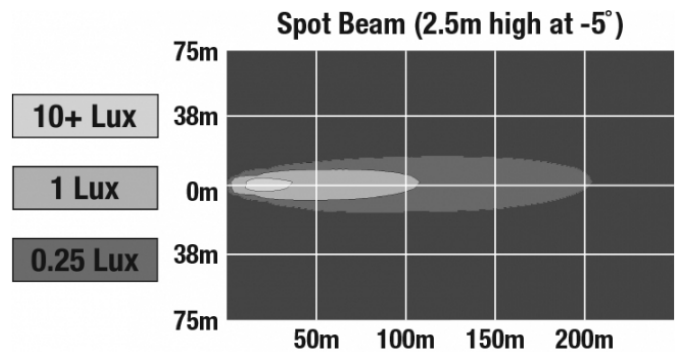

## PRODUCT DIMENSIONS

## PHOTOMETRIC SPECIFICATIONS

Raw Lumen Output	1,680
Effective Lumen Output	900
Nominal LED Color Temperature	5000 K
Beam Pattern(s)	Forward Lighting - Spot