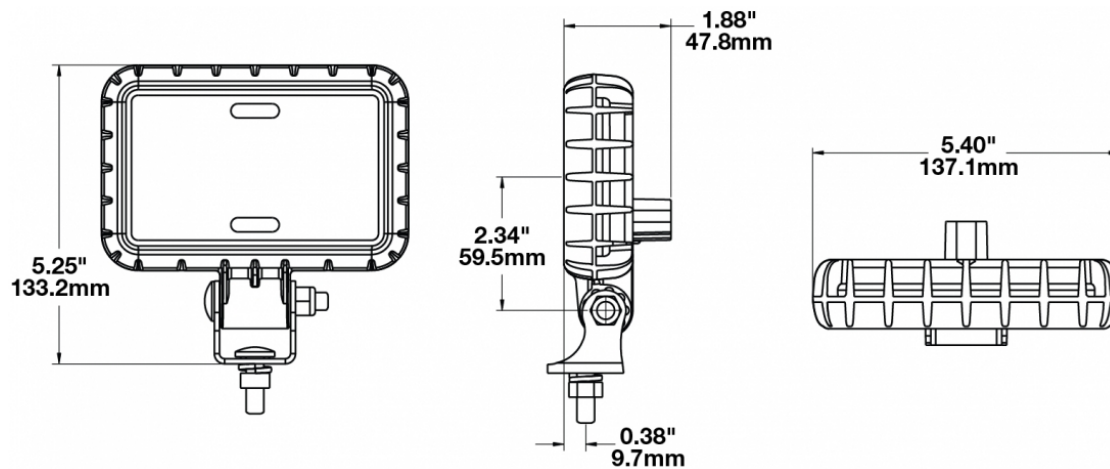

## PRODUCT INFORMATION

---

<b>Description</b>	12-24V LED Work Light with Spot Beam Pattern
<b>Height</b>	133.35 mm / 5.25 in
<b>Width</b>	137.16 mm / 5.4 in
<b>Depth</b>	47.75 mm / 1.88 in
<b>Shape</b>	Rectangular
<b>Outer Lens Material</b>	Polycarbonate
<b>Outer Lens Color</b>	Clear
<b>Housing Material</b>	Polycarbonate
<b>Housing Color</b>	Black
<b>Mounting Hardware Description</b>	(x1) 5/16"-18 x 1.00" Mounting Bolt
<b>Mounting Type</b>	Universal Pedestal Mount
<b>Minimum Operating Temperature</b>	-40 °C / -40 °F
<b>Maximum Operating Temperature</b>	65 °C / 149 °F
<b>Connector or Wiring</b>	Integrated 2-Pin Deutsch Weather-Proof Socket (DT04-2P)
<b>Mating Connector</b>	2-Pin Deutsch Weather-Proof Plug (DT06-2S)
<b>Product Weight</b>	0.82 lbs / 0.37 kgs
<b>Shipping Weight</b>	15.00 lbs / 6.8 kgs

## PRODUCT DIMENSIONS