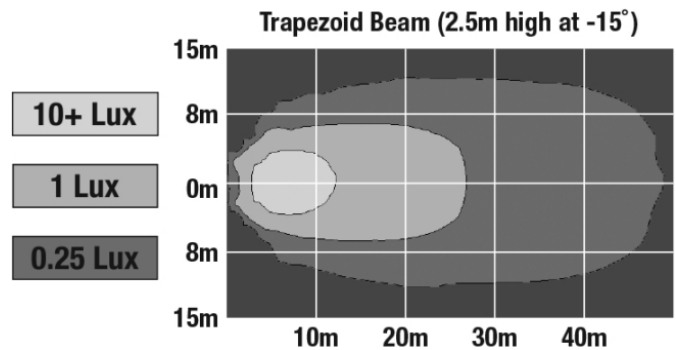

LED Work Lights - Model 8625 XD

PHOTOMETRIC SPECIFICATIONS

Raw Lumen Output	2385
Effective Lumen Output	1270
Nominal LED Color Temperature	5000 K
Beam Pattern(s)	Forward Lighting - Spot