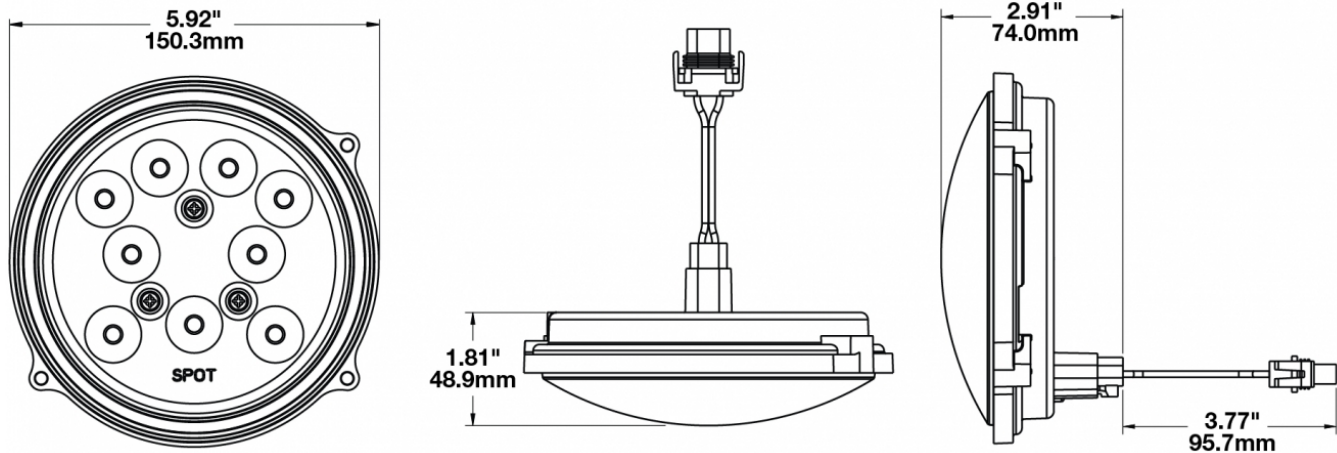

LED Work Lights - Model 8625 XD

PRODUCT DIMENSIONS

ELECTRICAL SPECIFICATIONS

Input Voltage	12-24V DC
Operating Voltage	10-33V DC
Transient Spike Protection	330V Peak @ 1 HZ-100 Pulses
Red Wire	Positive
Black Wire	Negative
Current Draw	2A @ 12V DC 1A @ 24V DC