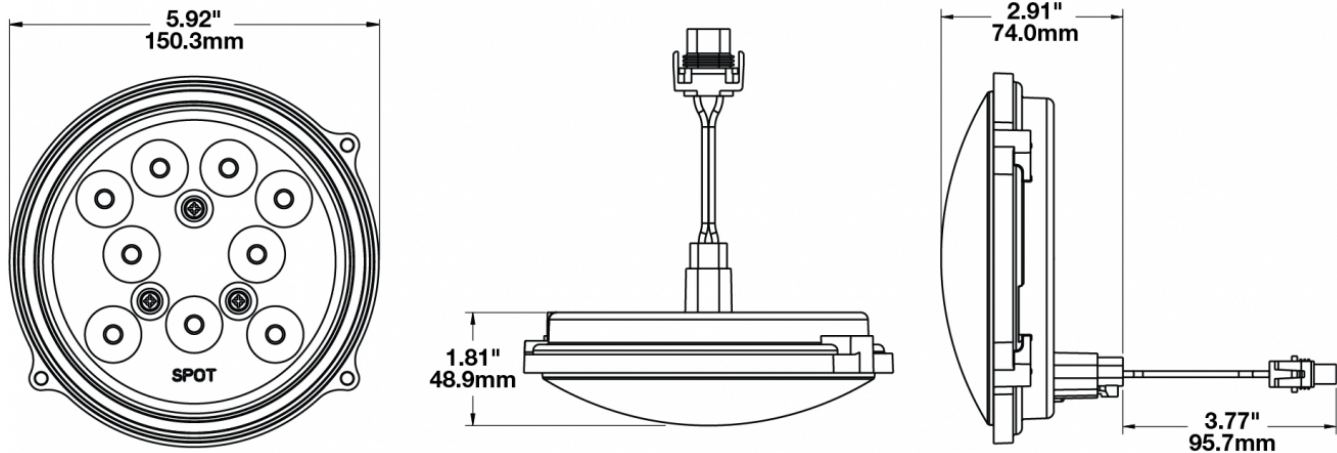

LED Work Lights - Model 8625 XD

PRODUCT INFORMATION

Description	12-24V LED Work Light with Trapezoid Beam Pattern
Height	150.37 mm / 5.92 in
Width	150.37 mm / 5.92 in
Depth	45.97 mm / 1.81 in
Shape	Round
Outer Lens Material	Polycarbonate
Outer Lens Color	Clear
Housing Material	Polycarbonate
Housing Color	Black
Mounting Hardware Description	Panel Mount
Minimum Operating Temperature	-40 °C / -40 °F
Maximum Operating Temperature	65 °C / 149 °F
Connector or Wiring	Integrated 2-Pin Deutsch Weather-Proof Socket (DT04-2P)
Mating Connector	None, Bare Wires
Product Weight	0.98 lbs / 0.44 kgs
Shipping Weight	0.19 lbs / 0.09 kgs

PRODUCT DIMENSIONS

ELECTRICAL SPECIFICATIONS

Input Voltage	12-24V DC
Operating Voltage	10-33V DC
Transient Spike Protection	330V Peak @ 1 HZ-100 Pulses
Red Wire	Positive
Black Wire	Negative
Current Draw	2A @ 12V DC 1A @ 24V DC