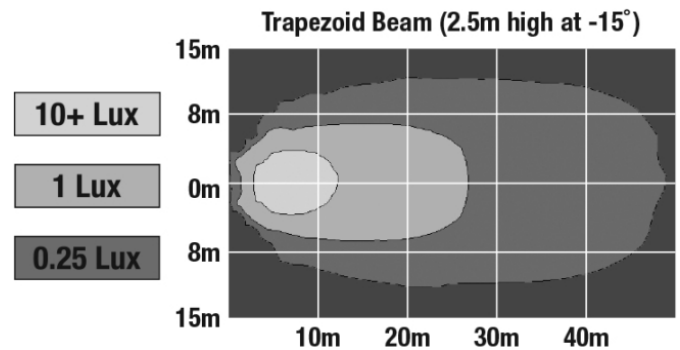

PHOTOMETRIC SPECIFICATIONS

Raw Lumen Output	2385
Effective Lumen Output	1270
Nominal LED Color Temperature	5000 K
Beam Pattern(s)	Forward Lighting - Spot

APPLICATIONS

PRODUCT WARNINGS

For California residents: