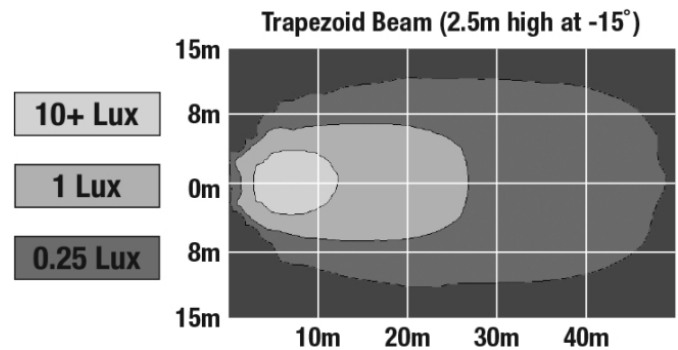

PHOTOMETRIC SPECIFICATIONS

Raw Lumen Output	2385
Effective Lumen Output	1270
Nominal LED Color Temperature	5000 K
Beam Pattern(s)	Forward Lighting - Spot

APPLICATIONS

PRODUCT WARNINGS

For California residents: