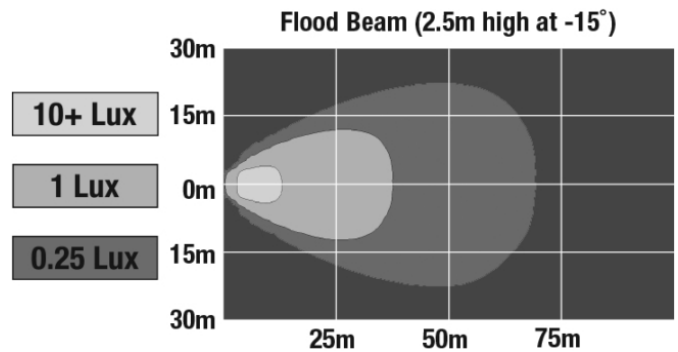

LED Work Lights - Model 8625 XD

PHOTOMETRIC SPECIFICATIONS

Raw Lumen Output	2385
Effective Lumen Output	1260
Nominal LED Color Temperature	5000 K
Beam Pattern(s)	Forward Lighting - Spot