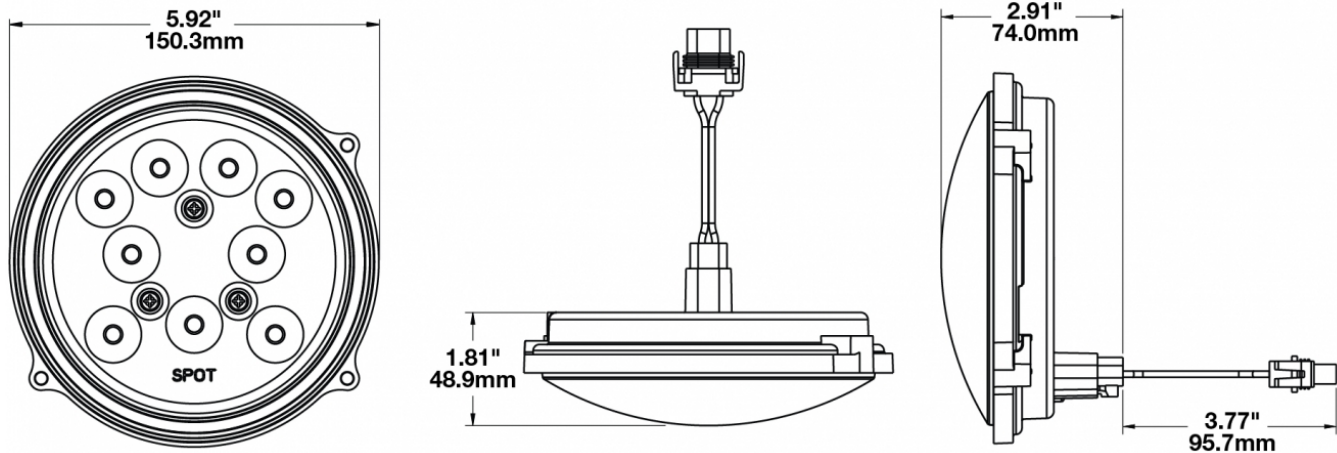

LED Work Lights - Model 8625 XD

PRODUCT INFORMATION

Description	12-24V LED Work Light with Flood Beam Pattern
Height	150.37 mm / 5.92 in
Width	150.37 mm / 5.92 in
Depth	45.97 mm / 1.81 in
Shape	Round
Outer Lens Material	Polycarbonate
Outer Lens Color	Clear
Housing Material	Polycarbonate
Housing Color	Black
Mounting Hardware Description	Panel Mount
Minimum Operating Temperature	-40 °C / -40 °F
Maximum Operating Temperature	65 °C / 149 °F
Connector or Wiring	Integrated 2-Pin Deutsch Weather-Proof Socket (DT04-2P)
Mating Connector	None, Bare Wires
Product Weight	0.80 lbs / 0.36 kgs
Shipping Weight	0.19 lbs / 0.09 kgs

PRODUCT DIMENSIONS

ELECTRICAL SPECIFICATIONS

Input Voltage	12-24V DC
Operating Voltage	10-33V DC
Transient Spike Protection	330V Peak @ 1 HZ-100 Pulses
Red Wire	Positive
Black Wire	Negative
Current Draw	2A @ 12V DC 1A @ 24V DC