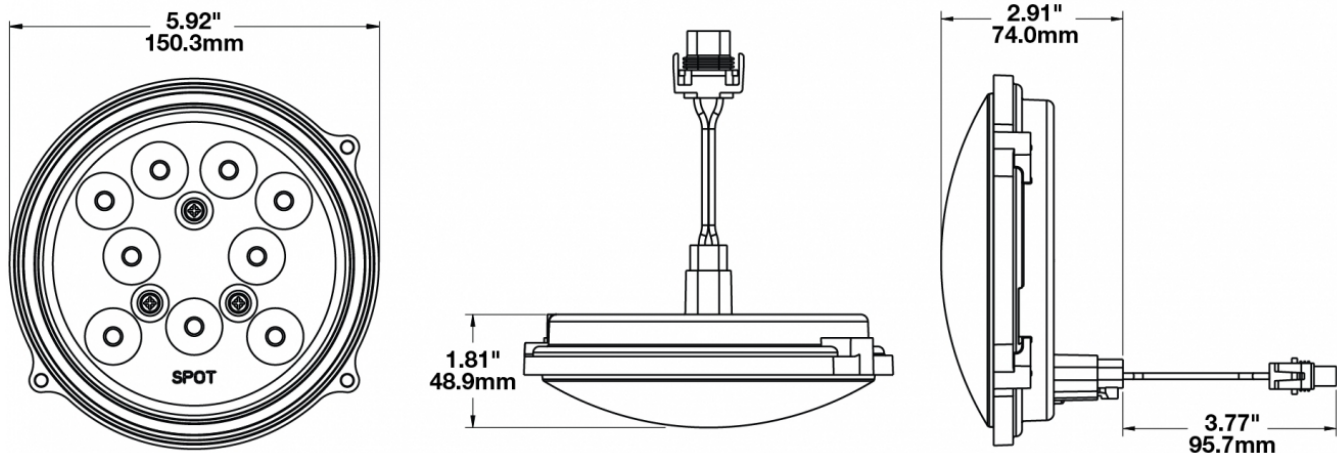

LED Work Lights - Model 8625 XD

PRODUCT INFORMATION

Description	12-24V LED Work Light with Flood Beam Pattern
Height	150.37 mm / 5.92 in
Width	150.37 mm / 5.92 in
Depth	45.97 mm / 1.81 in
Shape	Round
Outer Lens Material	Polycarbonate
Outer Lens Color	Clear
Housing Material	Polycarbonate
Housing Color	Black
Mounting Hardware Description	Panel Mount
Minimum Operating Temperature	-40 °C / -40 °F
Maximum Operating Temperature	65 °C / 149 °F
Connector or Wiring	Integrated 2-Pin Deutsch Weather-Proof Socket (DT04-2P)
Mating Connector	None, Bare Wires
Product Weight	0.80 lbs / 0.36 kgs
Shipping Weight	0.19 lbs / 0.09 kgs

PRODUCT DIMENSIONS

ELECTRICAL SPECIFICATIONS

Input Voltage	12-24V DC
Operating Voltage	10-33V DC
Transient Spike Protection	330V Peak @ 1 HZ-100 Pulses
Red Wire	Positive
Black Wire	Negative
Current Draw	2A @ 12V DC 1A @ 24V DC