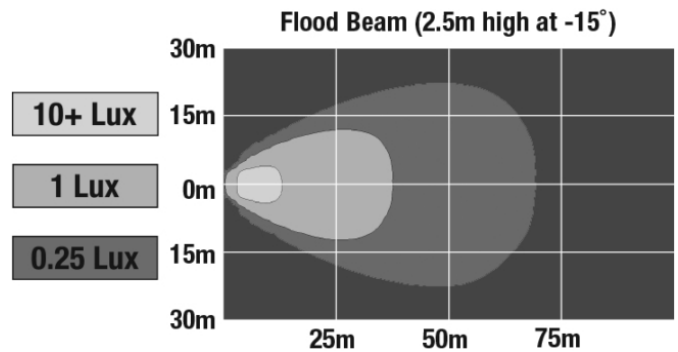

## PRODUCT DIMENSIONS

## PHOTOMETRIC SPECIFICATIONS

Raw Lumen Output	2385
Effective Lumen Output	1260
Nominal LED Color Temperature	5000 K
Beam Pattern(s)	Forward Lighting - Spot