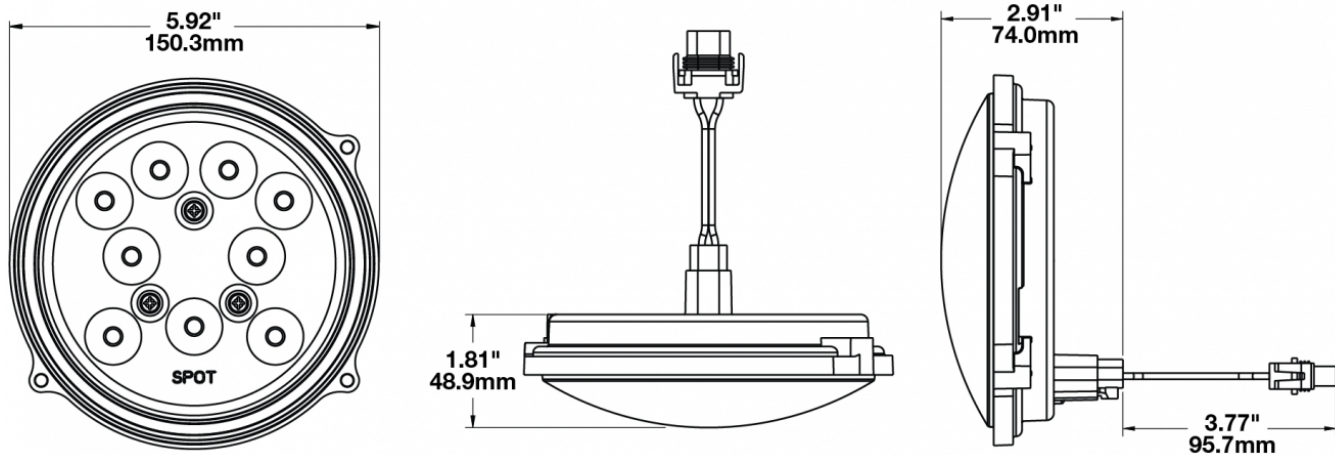

LED Work Lights - Model 8625 XD

PRODUCT INFORMATION

Description	12-24V LED Work Light with Flood Beam Pattern
Height	150.37 mm / 5.92 in
Width	150.37 mm / 5.92 in
Depth	45.97 mm / 1.81 in
Shape	Round
Outer Lens Material	Polycarbonate
Outer Lens Color	Clear
Housing Material	Polycarbonate
Housing Color	Black
Mounting Hardware Description	Panel Mount
Minimum Operating Temperature	-40 °C / -40 °F
Maximum Operating Temperature	65 °C / 149 °F
Connector or Wiring	Integrated 2-Pin Deutsch Weather-Proof Socket (DT04-2P)
Mating Connector	None, Bare Wires
Product Weight	0.80 lbs / 0.36 kgs
Shipping Weight	0.19 lbs / 0.09 kgs

PRODUCT DIMENSIONS

ELECTRICAL SPECIFICATIONS

Input Voltage	12-24V DC
Operating Voltage	10-33V DC
Transient Spike Protection	330V Peak @ 1 HZ-100 Pulses
Red Wire	Positive
Black Wire	Negative
Current Draw	2A @ 12V DC 1A @ 24V DC