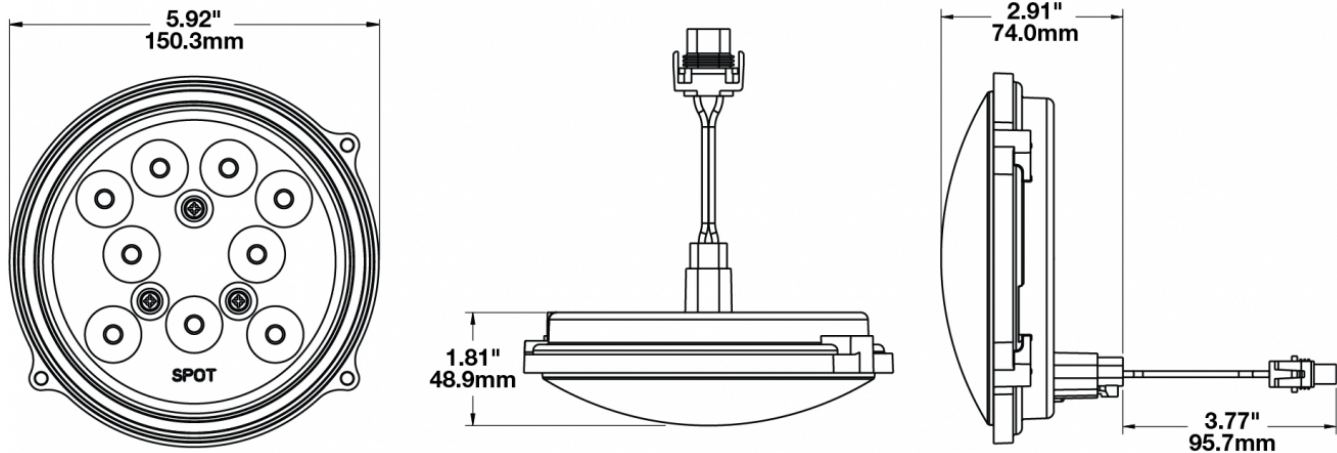

## PRODUCT INFORMATION

---

<b>Description</b>	12-24V LED Work Light with Flood Beam Pattern
<b>Height</b>	150.37 mm / 5.92 in
<b>Width</b>	150.37 mm / 5.92 in
<b>Depth</b>	45.97 mm / 1.81 in
<b>Shape</b>	Round
<b>Outer Lens Material</b>	Polycarbonate
<b>Outer Lens Color</b>	Clear
<b>Housing Material</b>	Polycarbonate
<b>Housing Color</b>	Black
<b>Mounting Hardware Description</b>	Panel Mount
<b>Minimum Operating Temperature</b>	-40 °C / -40 °F
<b>Maximum Operating Temperature</b>	65 °C / 149 °F
<b>Connector or Wiring</b>	Integrated 2-Pin Deutsch Weather-Proof Socket (DT04-2P)
<b>Mating Connector</b>	None, Bare Wires
<b>Product Weight</b>	0.80 lbs / 0.36 kgs
<b>Shipping Weight</b>	0.19 lbs / 0.09 kgs

## PRODUCT DIMENSIONS