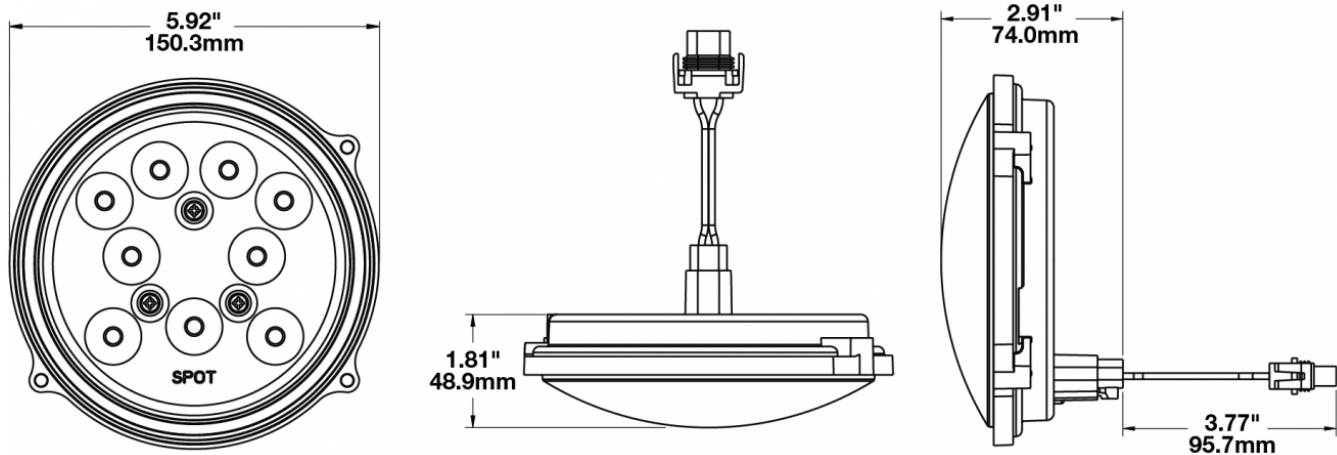

LED Work Lights - Model 8625 XD

PRODUCT INFORMATION

Description	12-24V LED Work Light with Spot Beam Pattern
Height	150.37 mm / 5.92 in
Width	150.37 mm / 5.92 in
Depth	45.97 mm / 1.81 in
Shape	Round
Outer Lens Material	Polycarbonate
Outer Lens Color	Clear
Housing Material	Polycarbonate
Housing Color	Black
Mounting Hardware Description	Panel Mount
Minimum Operating Temperature	-40 °C / -40 °F
Maximum Operating Temperature	65 °C / 149 °F
Connector or Wiring	Integrated 2-Pin Deutsch Weather-Proof Socket (DT04-2P)
Mating Connector	Connector Metri PE12059450-B BLACK 2-pin
Product Weight	0.98 lbs / 0.44 kgs
Shipping Weight	1.40 lbs / 0.64 kgs

PRODUCT DIMENSIONS

ELECTRICAL SPECIFICATIONS

Input Voltage	12-24V DC
Operating Voltage	10-33V DC
Transient Spike Protection	330V Peak @ 1 HZ-100 Pulses
Red Wire	Positive
Black Wire	Negative
Current Draw	2A @ 12V DC 1A @ 24V DC