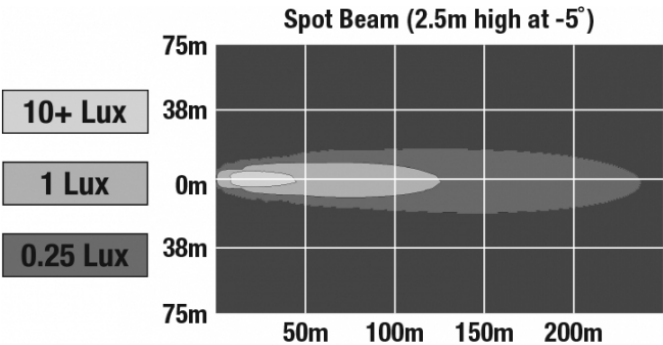

LED Work Light - Model 8625 XD

PHOTOMETRIC SPECIFICATIONS

Raw Lumen Output 2385
Effective Lumen Output 1340
Nominal LED Color Temperature 5000 K
Beam Pattern(s) Forward Lighting - Spot

APPLICATIONS

PRODUCT WARNINGS