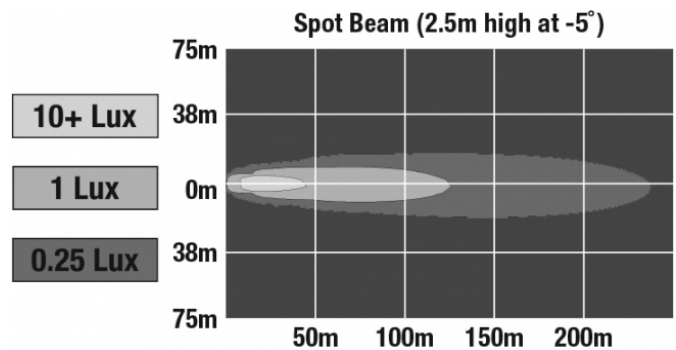

PHOTOMETRIC SPECIFICATIONS

Raw Lumen Output	2385
Effective Lumen Output	1340
Nominal LED Color Temperature	5000 K
Beam Pattern(s)	Forward Lighting - Spot

APPLICATIONS

PRODUCT WARNINGS

For California residents: