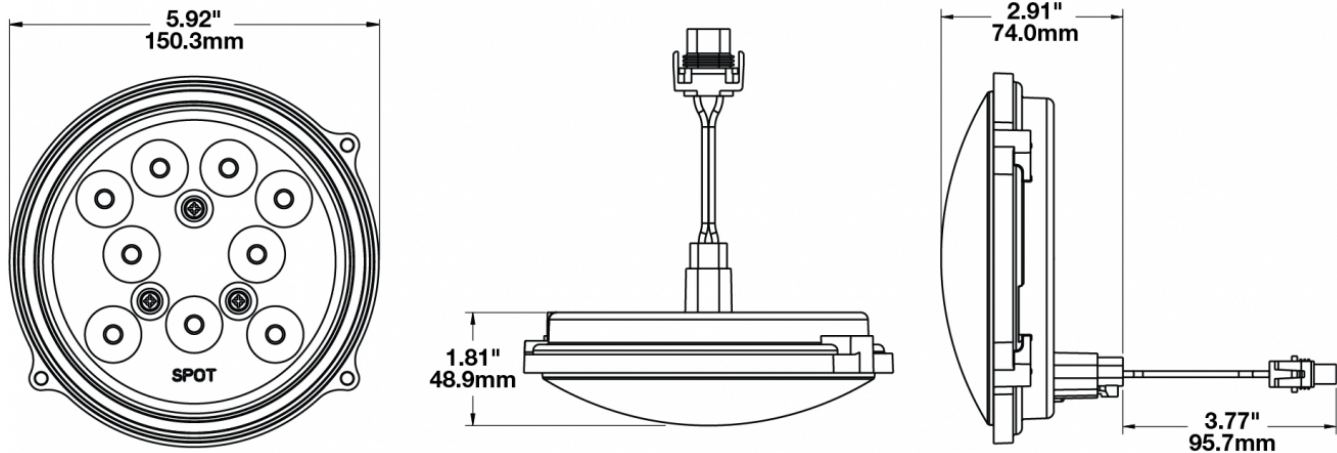

LED Work Lights - Model 8625 XD

PRODUCT DIMENSIONS

ELECTRICAL SPECIFICATIONS

Input Voltage	12-24V DC
Operating Voltage	10-33V DC
Transient Spike Protection	330V Peak @ 1 HZ-100 Pulses
Red Wire	Positive
Black Wire	Negative
Current Draw	2A @ 12V DC 1A @ 24V DC

REGULATORY STANDARDS COMPLIANCE

Buy America Standards
IEC IP69K

Eco Friendly

Print date: 2026-04-23

© 2026 J.W. Speaker Corporation • Germantown, WI U.S.A.
www.jwspeaker.com • speaker@jwspeaker.com • 262.251.6660