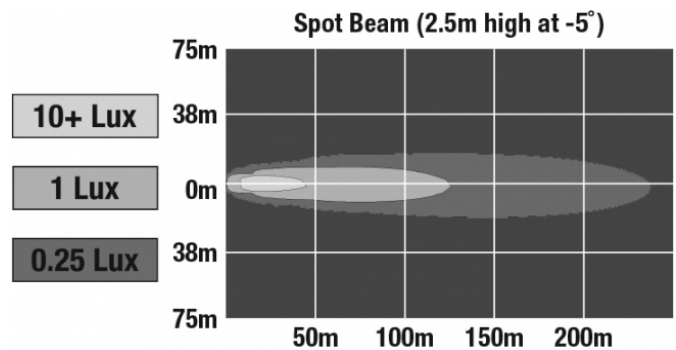

LED Work Lights - Model 8625 XD

PHOTOMETRIC SPECIFICATIONS

Raw Lumen Output	2385
Effective Lumen Output	1340
Nominal LED Color Temperature	5000 K
Beam Pattern(s)	Forward Lighting - Spot

APPLICATIONS

PRODUCT WARNINGS