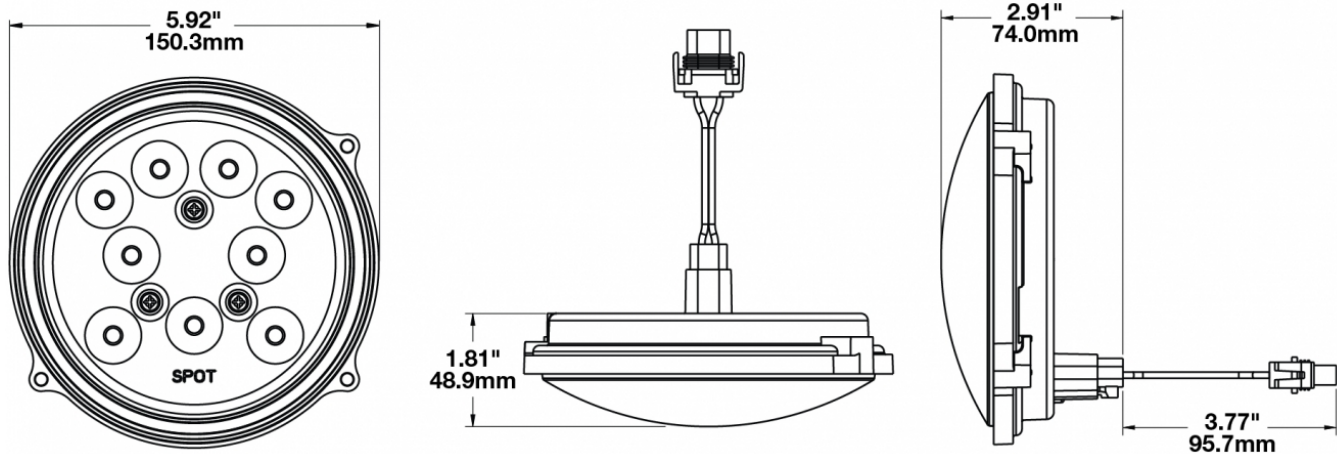

LED Work Light - Model 8625 XD

PRODUCT DIMENSIONS

ELECTRICAL SPECIFICATIONS

Input Voltage	12-24V DC
Operating Voltage	10-33V DC
Transient Spike Protection	330V Peak @ 1 HZ-100 Pulses
Red Wire	Positive
Black Wire	Negative
Current Draw	2A @ 12V DC 1A @ 24V DC