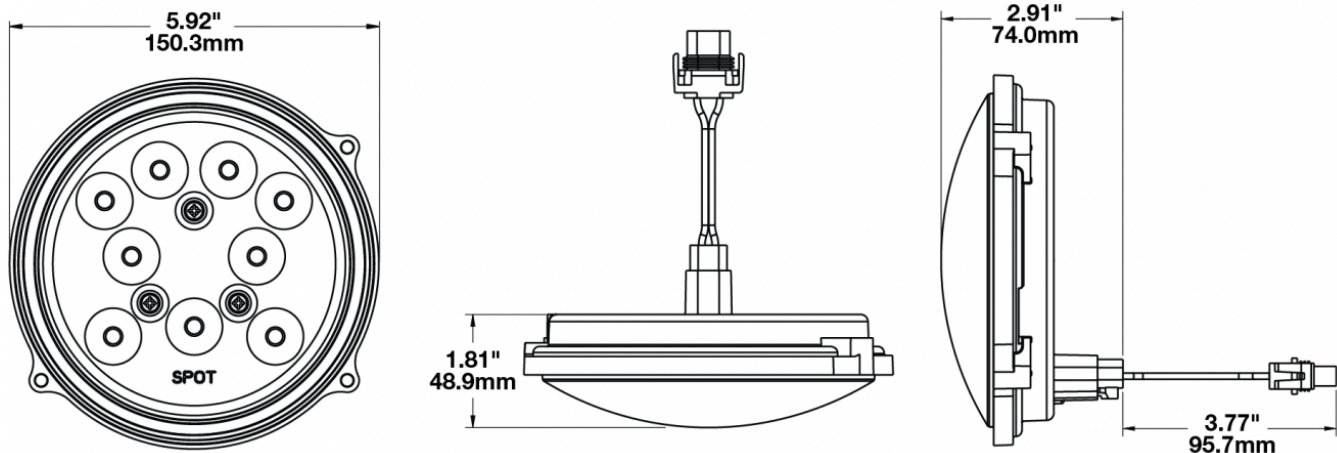

LED Work Lights - Model 8625 XD

PRODUCT DIMENSIONS

ELECTRICAL SPECIFICATIONS

Input Voltage	12-24V DC
Operating Voltage	10-33V DC
Transient Spike Protection	330V Peak @ 1 HZ-100 Pulses
Red Wire	Positive
Black Wire	Negative
Current Draw	2A @ 12V DC 1A @ 24V DC

REGULATORY STANDARDS COMPLIANCE

Buy America Standards
IEC IP69K

Eco Friendly

Print date: 2024-11-03

© 2024 J.W. Speaker Corporation • Germantown, WI U.S.A.
www.jwspeaker.com • speaker@jwspeaker.com • 262.251.6660

J.W. SPEAKER
Engineered. Lighting. Solutions.