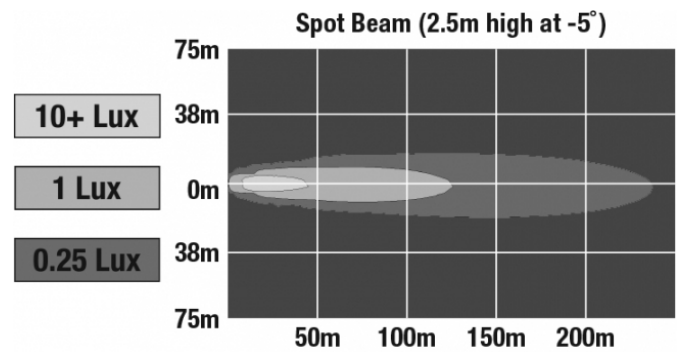

LED Work Lights - Model 8625 XD

PHOTOMETRIC SPECIFICATIONS

Raw Lumen Output	2385
Effective Lumen Output	1340
Nominal LED Color Temperature	5000 K
Beam Pattern(s)	Forward Lighting - Spot

APPLICATIONS

PRODUCT WARNINGS