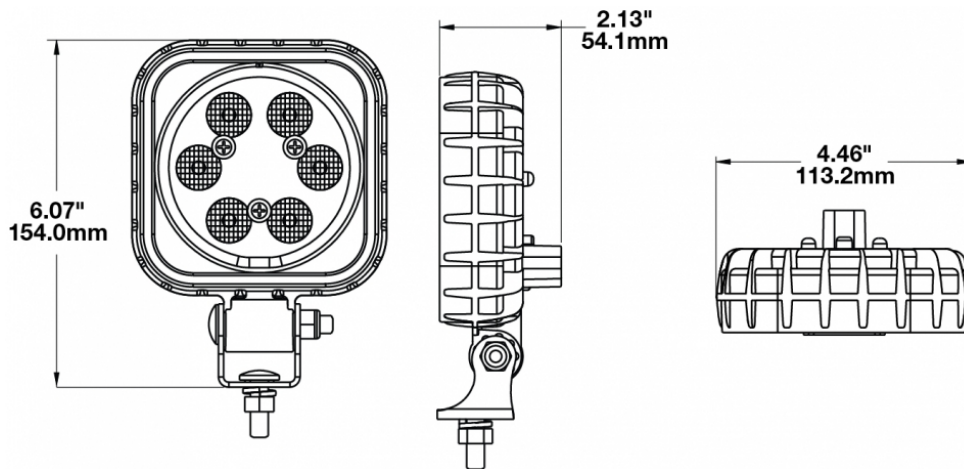

LED Work Lights - Model 840 XD

PRODUCT INFORMATION

Description	12-48V LED Work Light with Right Hand Vertical Flood Beam Pattern (Lower Output)
Height	154.18 mm / 6.07 in
Width	113.28 mm / 4.46 in
Depth	54.10 mm / 2.13 in
Shape	Square
Outer Lens Material	Polycarbonate
Outer Lens Color	Clear
Housing Material	Polycarbonate
Housing Color	Black
Mounting Hardware Description	(x1) 5/16"-18 x 1.00" Mounting Bolt
Mounting Type	Universal Pedestal Mount
Minimum Operating Temperature	-40 °C / -40 °F
Maximum Operating Temperature	65 °C / 149 °F
Connector or Wiring	Integrated 2-Pin Deutsch Weather-Proof Socket (DT04-2P)
Mating Connector	2-Pin Deutsch Weather-Proof Plug (DT06-2S)
Product Weight	0.86 lbs / 0.39 kgs
Shipping Weight	1.05 lbs / 0.48 kgs

PRODUCT DIMENSIONS

ELECTRICAL SPECIFICATIONS

Input Voltage	12-48V DC
Operating Voltage	10-130V DC
Transient Spike Protection	330V Peak @ 1 HZ-100 Pulses
Current Draw	0.50A @ 12V DC 0.25A @ 24V DC 0.17A @ 36V DC 0.13A @ 48V DC

J.W. SPEAKER
Engineered. Lighting. Solutions.

LED Work Lights - Model 840 XD

PHOTOMETRIC SPECIFICATIONS

Raw Lumen Output	720
Effective Lumen Output	323
Nominal LED Color Temperature	5000 K
Beam Pattern(s)	Forward Lighting - Flood (Vertical) Right-Hand Vertical Flood