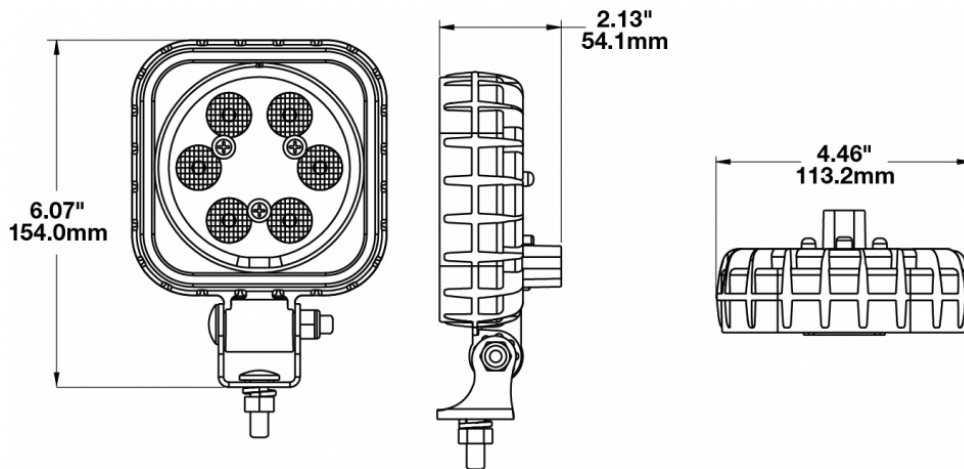

## PRODUCT INFORMATION

---

<b>Description</b>	12-48V LED Work Light with Right Hand Vertical Flood Beam Pattern (Lower Output)
<b>Height</b>	154.18 mm / 6.07 in
<b>Width</b>	113.28 mm / 4.46 in
<b>Depth</b>	54.10 mm / 2.13 in
<b>Shape</b>	Square
<b>Outer Lens Material</b>	Polycarbonate
<b>Outer Lens Color</b>	Clear
<b>Housing Material</b>	Polycarbonate
<b>Housing Color</b>	Black
<b>Mounting Hardware Description</b>	(x1) 5/16"-18 x 1.00" Mounting Bolt
<b>Mounting Type</b>	Universal Pedestal Mount
<b>Minimum Operating Temperature</b>	-40 °C / -40 °F
<b>Maximum Operating Temperature</b>	65 °C / 149 °F
<b>Connector or Wiring</b>	Integrated 2-Pin Deutsch Weather-Proof Socket (DT04-2P)
<b>Mating Connector</b>	2-Pin Deutsch Weather-Proof Plug (DT06-2S)
<b>Product Weight</b>	0.86 lbs / 0.39 kgs
<b>Shipping Weight</b>	1.05 lbs / 0.48 kgs

## PRODUCT DIMENSIONS