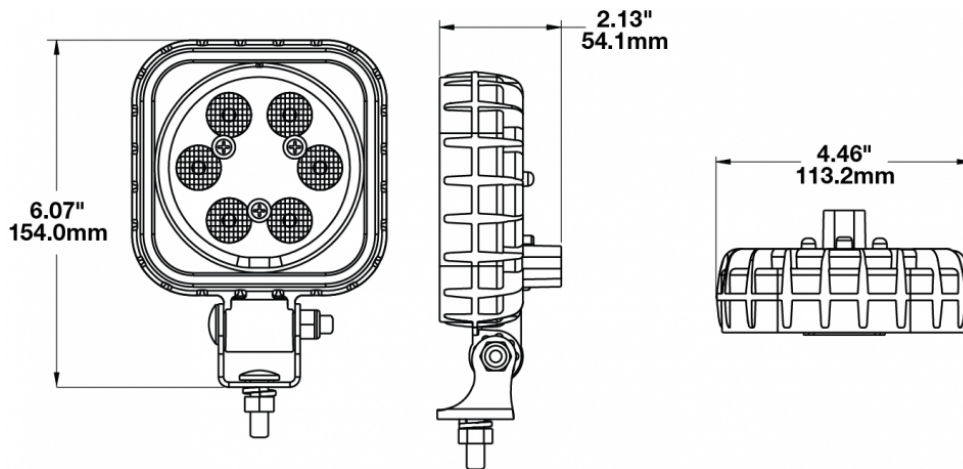

## PRODUCT INFORMATION

---

<b>Description</b>	12-48V LED Work Light with Right Hand Vertical Flood Beam Pattern (Lower Output)
<b>Height</b>	154.18 mm / 6.07 in
<b>Width</b>	113.28 mm / 4.46 in
<b>Depth</b>	54.10 mm / 2.13 in
<b>Shape</b>	Square
<b>Outer Lens Material</b>	Polycarbonate
<b>Outer Lens Color</b>	Clear
<b>Housing Material</b>	Polycarbonate
<b>Housing Color</b>	Black
<b>Mounting Hardware Description</b>	(x1) 5/16"-18 x 1.00" Mounting Bolt
<b>Mounting Type</b>	Universal Pedestal Mount
<b>Minimum Operating Temperature</b>	-40 °C / -40 °F
<b>Maximum Operating Temperature</b>	65 °C / 149 °F
<b>Connector or Wiring</b>	Integrated 2-Pin Deutsch Weather-Proof Socket (DT04-2P)
<b>Mating Connector</b>	2-Pin Deutsch Weather-Proof Plug (DT06-2S)
<b>Product Weight</b>	0.86 lbs / 0.39 kgs
<b>Shipping Weight</b>	1.05 lbs / 0.48 kgs

## PRODUCT DIMENSIONS