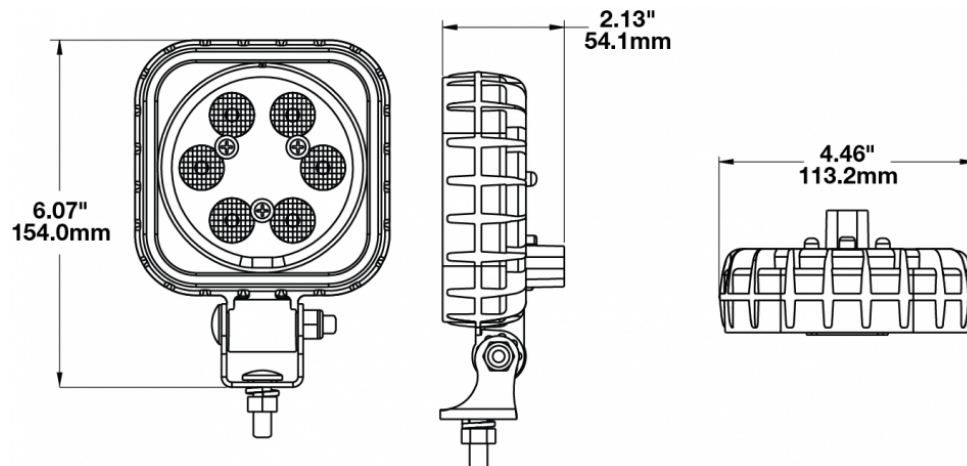

LED Work Lights - Model 840 XD

PRODUCT INFORMATION

Description	12-48V LED Work Light with Left Hand Vertical Flood Beam Pattern (Lower Output)
Height	154.18 mm / 6.07 in
Width	113.28 mm / 4.46 in
Depth	54.10 mm / 2.13 in
Shape	Square
Outer Lens Material	Polycarbonate
Outer Lens Color	Clear
Housing Material	Polycarbonate
Housing Color	Black
Mounting Hardware Description	(x1) 5/16"-18 x 1.00" Mounting Bolt
Mounting Type	Universal Pedestal Mount
Minimum Operating Temperature	-40 °C / -40 °F
Maximum Operating Temperature	65 °C / 149 °F
Connector or Wiring	Integrated 2-Pin Deutsch Weather-Proof Socket (DT04-2P)
Mating Connector	2-Pin Deutsch Weather-Proof Plug (DT06-2S)
Product Weight	0.86 lbs / 0.39 kgs
Shipping Weight	1.05 lbs / 0.48 kgs

PRODUCT DIMENSIONS

ELECTRICAL SPECIFICATIONS

Input Voltage	12-48V DC
Operating Voltage	10-130V DC
Transient Spike Protection	330V Peak @ 1 HZ-100 Pulses
Red Wire	Power
Black Wire	Ground
Current Draw	0.50A @ 12V DC 0.25A @ 24V DC 0.17A @ 36V DC 0.13A @ 48V DC

J.W. SPEAKER
Engineered. Lighting. Solutions.

LED Work Lights - Model 840 XD

PHOTOMETRIC SPECIFICATIONS

Raw Lumen Output	720
Effective Lumen Output	323
Nominal LED Color Temperature	5000 K
Beam Pattern(s)	Forward Lighting - Flood (Vertical) Left-Hand Vertical Flood