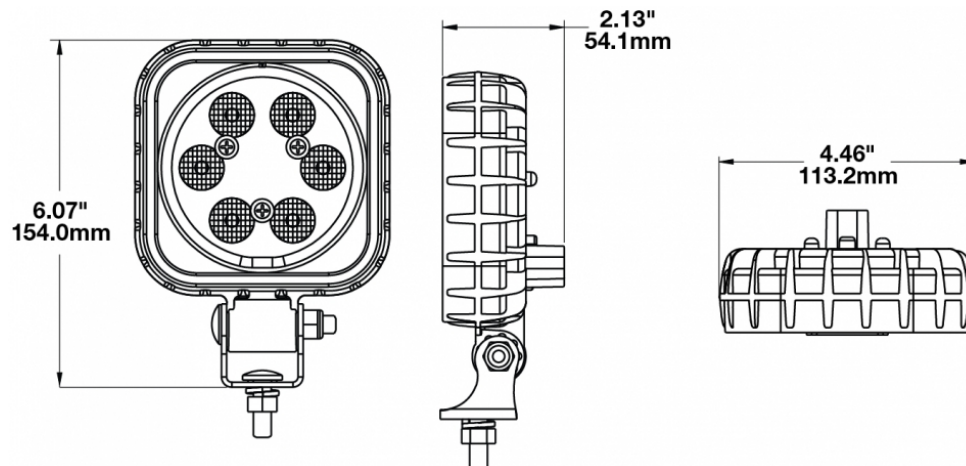

## PRODUCT INFORMATION

---

<b>Description</b>	12-48V LED Work Light with Left Hand Vertical Flood Beam Pattern (Lower Output)
<b>Height</b>	154.18 mm / 6.07 in
<b>Width</b>	113.28 mm / 4.46 in
<b>Depth</b>	54.10 mm / 2.13 in
<b>Shape</b>	Square
<b>Outer Lens Material</b>	Polycarbonate
<b>Outer Lens Color</b>	Clear
<b>Housing Material</b>	Polycarbonate
<b>Housing Color</b>	Black
<b>Mounting Hardware Description</b>	(x1) 5/16"-18 x 1.00" Mounting Bolt
<b>Mounting Type</b>	Universal Pedestal Mount
<b>Minimum Operating Temperature</b>	-40 °C / -40 °F
<b>Maximum Operating Temperature</b>	65 °C / 149 °F
<b>Connector or Wiring</b>	Integrated 2-Pin Deutsch Weather-Proof Socket (DT04-2P)
<b>Mating Connector</b>	2-Pin Deutsch Weather-Proof Plug (DT06-2S)
<b>Product Weight</b>	0.86 lbs / 0.39 kgs
<b>Shipping Weight</b>	1.05 lbs / 0.48 kgs

## PRODUCT DIMENSIONS