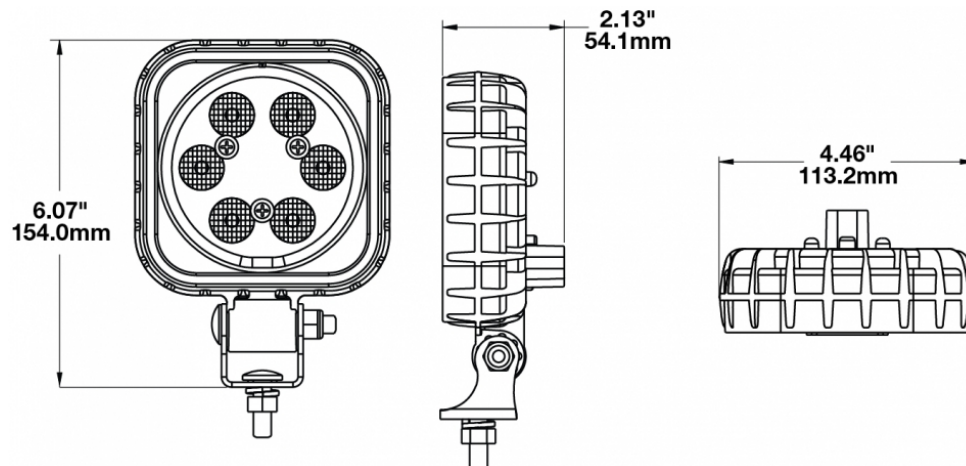

## PRODUCT INFORMATION

---

<b>Description</b>	12-110V LED Work Light with Flood Beam Pattern - Bulk
<b>Height</b>	154.18 mm / 6.07 in
<b>Width</b>	113.28 mm / 4.46 in
<b>Depth</b>	54.10 mm / 2.13 in
<b>Shape</b>	Square
<b>Outer Lens Material</b>	Polycarbonate
<b>Outer Lens Color</b>	Clear
<b>Housing Material</b>	Polycarbonate
<b>Housing Color</b>	Black
<b>Mounting Hardware Description</b>	(x1) 5/16"-18 x 1.00" Universal Pedestal Mount
<b>Minimum Operating Temperature</b>	-40 °C / -40 °F
<b>Maximum Operating Temperature</b>	65 °C / 149 °F
<b>Connector or Wiring</b>	Integrated 2-Pin Deutsch Weather-Proof Socekt (DT04-2P)
<b>Mating Connector</b>	2-Pin Deutsch Weather-Proof Plug (DT06-2S)
<b>Product Weight</b>	1.10 lbs / 0.5 kgs
<b>Shipping Weight</b>	1.51 lbs / 0.68 kgs

## PRODUCT DIMENSIONS