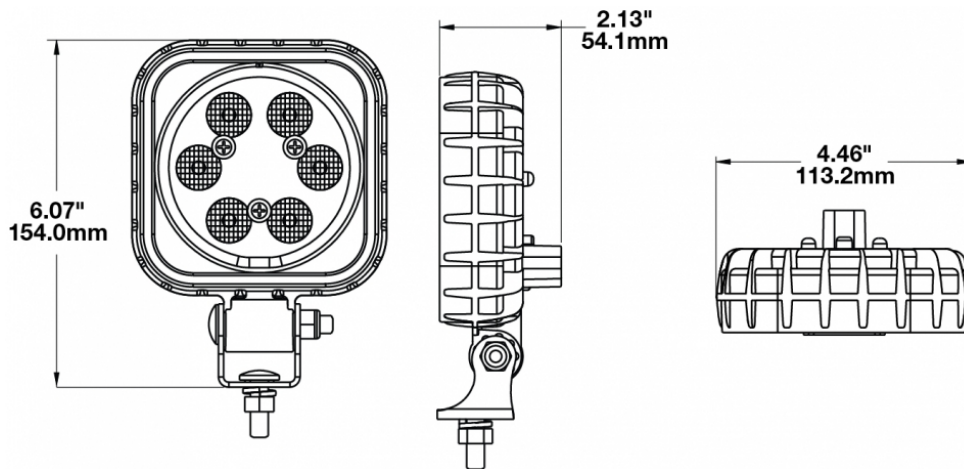

LED Work Lights - Model 840 XD

PRODUCT INFORMATION

Description	12-48V LED Work Light with Right Hand Vertical Flood Beam Pattern
Height	154.18 mm / 6.07 in
Width	113.28 mm / 4.46 in
Depth	54.10 mm / 2.13 in
Shape	Square
Outer Lens Material	Polycarbonate
Outer Lens Color	Clear
Housing Material	Polycarbonate
Housing Color	Black
Mounting Hardware Description	(x1) 5/16"-18 x 1.00" Mounting Bolt
Mounting Type	Universal Pedestal Mount
Minimum Operating Temperature	-40 °C / -40 °F
Maximum Operating Temperature	65 °C / 149 °F
Connector or Wiring	Integrated 2-Pin Deutsch Weather-Proof Socket (DT04-2P)
Mating Connector	2-Pin Deutsch Weather-Proof Plug (DT06-2S)
Product Weight	0.86 lbs / 0.39 kgs
Shipping Weight	0.86 lbs / 0.39 kgs

PRODUCT DIMENSIONS

ELECTRICAL SPECIFICATIONS

Input Voltage	12-48V DC
Operating Voltage	10-55V DC
Transient Spike Protection	330V Peak @ 1 HZ-100 Pulses
Red Wire	Positive
Black Wire	Negative
Current Draw	1.34A @ 12V DC 0.63A @ 24V DC 0.42A @ 36V DC 0.33A @ 48V DC

PHOTOMETRIC SPECIFICATIONS

Raw Lumen Output	1,080
Effective Lumen Output	780
Nominal LED Color Temperature	5000 K
Beam Pattern(s)	Forward Lighting - Flood (Vertical) Right-Hand Vertical Flood

APPLICATIONS