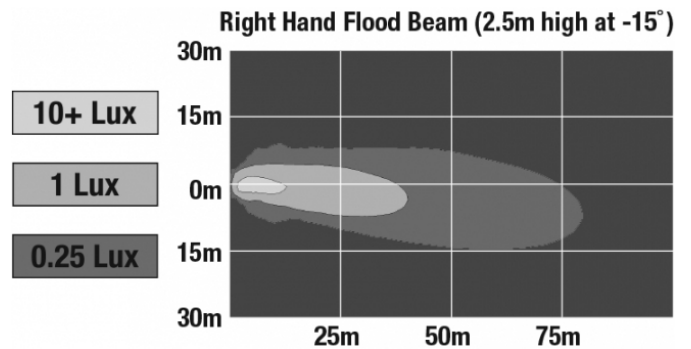

LED Work Lights - Model 840 XD

PRODUCT INFORMATION

Description	12-48V LED Work Light with Right Hand Vertical Flood Beam Pattern
Height	154.18 mm / 6.07 in
Width	113.28 mm / 4.46 in
Depth	54.10 mm / 2.13 in
Shape	Square
Outer Lens Material	Polycarbonate
Outer Lens Color	Clear
Housing Material	Polycarbonate
Housing Color	Black
Mounting Hardware Description	(x1) 5/16"-18 x 1.00" Mounting Bolt
Mounting Type	Universal Pedestal Mount
Minimum Operating Temperature	-40 °C / -40 °F
Maximum Operating Temperature	65 °C / 149 °F
Connector or Wiring	Integrated 2-Pin Deutsch Weather-Proof Socket (DT04-2P)
Mating Connector	2-Pin Deutsch Weather-Proof Plug (DT06-2S)
Product Weight	0.86 lbs / 0.39 kgs
Shipping Weight	0.86 lbs / 0.39 kgs

PHOTOMETRIC SPECIFICATIONS

Raw Lumen Output	1,080
Effective Lumen Output	780
Nominal LED Color Temperature	5000 K
Beam Pattern(s)	Forward Lighting - Flood (Vertical) Right-Hand Vertical Flood

APPLICATIONS