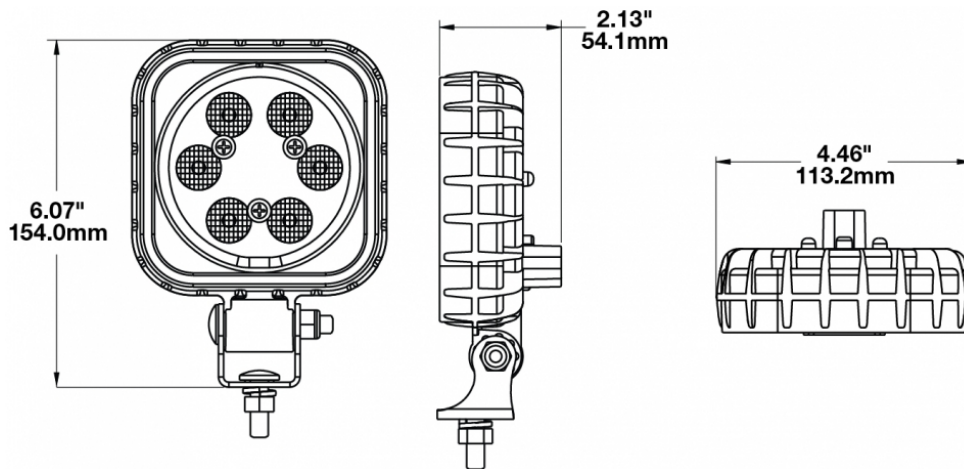

## PRODUCT INFORMATION

---

<b>Description</b>	12-48V LED Work Light with Left Hand Vertical Flood Beam Pattern
<b>Height</b>	154.18 mm / 6.07 in
<b>Width</b>	113.28 mm / 4.46 in
<b>Depth</b>	54.10 mm / 2.13 in
<b>Shape</b>	Square
<b>Outer Lens Material</b>	Polycarbonate
<b>Outer Lens Color</b>	Clear
<b>Housing Material</b>	Polycarbonate
<b>Housing Color</b>	Black
<b>Mounting Hardware Description</b>	(x1) 5/16"-18 x 1.00" Mounting Bolt
<b>Mounting Type</b>	Universal Pedestal Mount
<b>Minimum Operating Temperature</b>	-40 °C / -40 °F
<b>Maximum Operating Temperature</b>	65 °C / 149 °F
<b>Connector or Wiring</b>	Integrated 2-Pin Deutsch Weather-Proof Socket (DT04-2P)
<b>Mating Connector</b>	2-Pin Deutsch Weather-Proof Plug (DT06-2S)
<b>Product Weight</b>	0.86 lbs / 0.39 kgs
<b>Shipping Weight</b>	0.86 lbs / 0.39 kgs

## PRODUCT DIMENSIONS