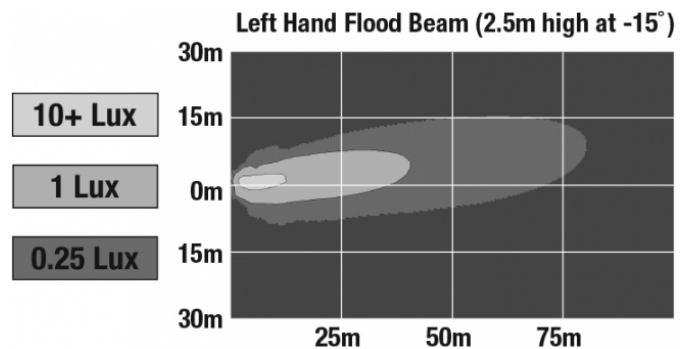

LED Work Lights - Model 840 XD

PRODUCT INFORMATION

Description	12-48V LED Work Light with Left Hand Vertical Flood Beam Pattern
Height	154.18 mm / 6.07 in
Width	113.28 mm / 4.46 in
Depth	54.10 mm / 2.13 in
Shape	Square
Outer Lens Material	Polycarbonate
Outer Lens Color	Clear
Housing Material	Polycarbonate
Housing Color	Black
Mounting Hardware Description	(x1) 5/16"-18 x 1.00" Mounting Bolt
Mounting Type	Universal Pedestal Mount
Minimum Operating Temperature	-40 °C / -40 °F
Maximum Operating Temperature	65 °C / 149 °F
Connector or Wiring	Integrated 2-Pin Deutsch Weather-Proof Socket (DT04-2P)
Mating Connector	2-Pin Deutsch Weather-Proof Plug (DT06-2S)
Product Weight	0.86 lbs / 0.39 kgs
Shipping Weight	0.86 lbs / 0.39 kgs

PHOTOMETRIC SPECIFICATIONS

Raw Lumen Output	1,080
Effective Lumen Output	780
Nominal LED Color Temperature	5000 K
Beam Pattern(s)	Forward Lighting - Flood (Vertical) Left-Hand Vertical Flood

APPLICATIONS