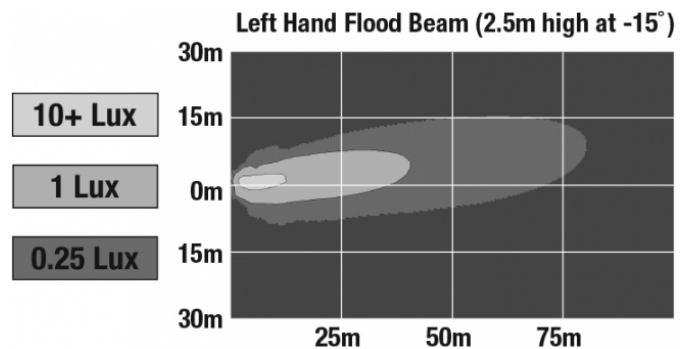

## PHOTOMETRIC SPECIFICATIONS

<b>Raw Lumen Output</b>	1,080
<b>Effective Lumen Output</b>	780
<b>Nominal LED Color Temperature</b>	5000 K
<b>Beam Pattern(s)</b>	Forward Lighting - Flood (Vertical) Left-Hand Vertical Flood