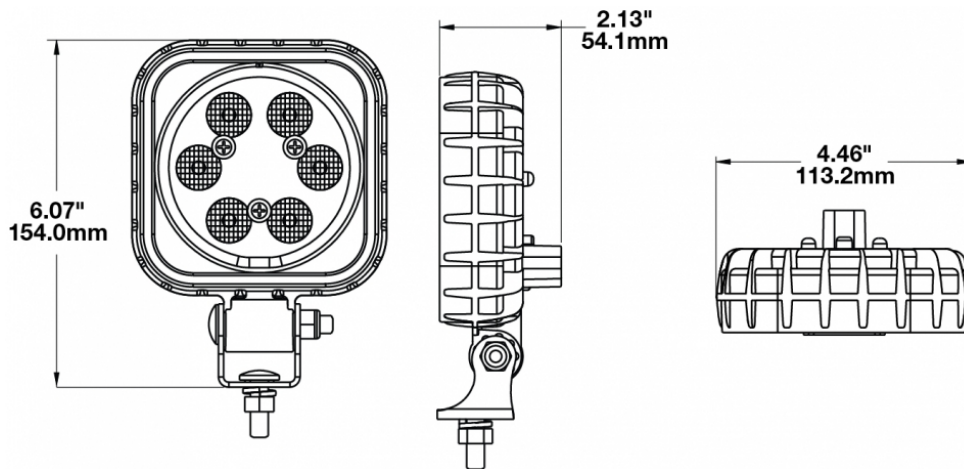

LED Work Lights - Model 840 XD

PRODUCT INFORMATION

Description	12-48V LED Work Light with Left Hand Vertical Flood Beam Pattern
Height	154.18 mm / 6.07 in
Width	113.28 mm / 4.46 in
Depth	54.10 mm / 2.13 in
Shape	Square
Outer Lens Material	Polycarbonate
Outer Lens Color	Clear
Housing Material	Polycarbonate
Housing Color	Black
Mounting Hardware Description	(x1) 5/16"-18 x 1.00" Mounting Bolt
Mounting Type	Universal Pedestal Mount
Minimum Operating Temperature	-40 °C / -40 °F
Maximum Operating Temperature	65 °C / 149 °F
Connector or Wiring	Integrated 2-Pin Deutsch Weather-Proof Socket (DT04-2P)
Mating Connector	2-Pin Deutsch Weather-Proof Plug (DT06-2S)
Product Weight	0.86 lbs / 0.39 kgs
Shipping Weight	0.86 lbs / 0.39 kgs

PRODUCT DIMENSIONS

ELECTRICAL SPECIFICATIONS

Input Voltage	12-48V DC
Operating Voltage	10-55V DC
Transient Spike Protection	330V Peak @ 1 HZ-100 Pulses
Red Wire	Positive
Black Wire	Negative
Current Draw	1.34A @ 12V DC 0.63A @ 24V DC 0.42A @ 36V DC 0.33A @ 48V DC

PHOTOMETRIC SPECIFICATIONS

Raw Lumen Output	1,080
Effective Lumen Output	780
Nominal LED Color Temperature	5000 K
Beam Pattern(s)	Forward Lighting - Flood (Vertical) Left-Hand Vertical Flood

APPLICATIONS