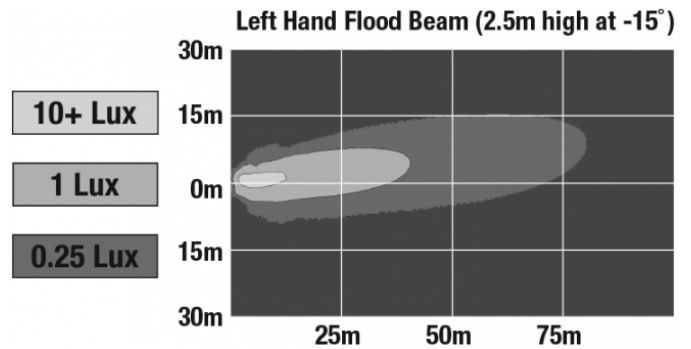

## PHOTOMETRIC SPECIFICATIONS

<b>Raw Lumen Output</b>	1,080
<b>Effective Lumen Output</b>	780
<b>Nominal LED Color Temperature</b>	5000 K
<b>Beam Pattern(s)</b>	Forward Lighting - Flood (Vertical) Left-Hand Vertical Flood