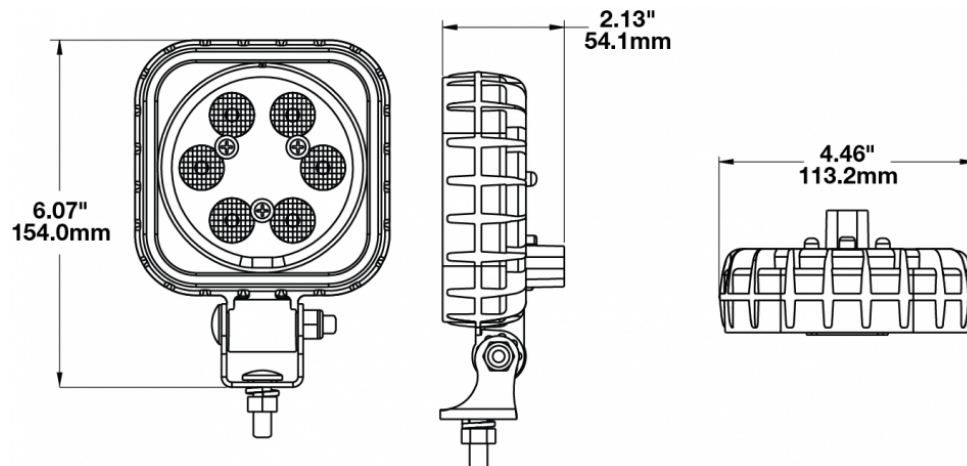

LED Work Lights - Model 840 XD

PRODUCT INFORMATION

Description	12-110V LED Work Light with Spot Beam Pattern
Height	154.18 mm / 6.07 in
Width	113.28 mm / 4.46 in
Depth	54.10 mm / 2.13 in
Shape	Square
Outer Lens Material	Polycarbonate
Outer Lens Color	Clear
Housing Material	Polycarbonate
Housing Color	Black
Mounting Hardware Description	(x1) 5/16"-18 x 1.00" Mounting Bolt
Mounting Type	Universal Pedestal Mount
Minimum Operating Temperature	-40 °C / -40 °F
Maximum Operating Temperature	65 °C / 149 °F
Connector or Wiring	Integrated 2-Pin Deutsch Weather-Proof Socket (DT04-2P)
Mating Connector	2-Pin Deutsch Weather-Proof Plug (DT06-2S)
Product Weight	0.85 lbs / 0.39 kgs
Shipping Weight	1.46 lbs / 0.66 kgs

PRODUCT DIMENSIONS

ELECTRICAL SPECIFICATIONS

Input Voltage	12-110V DC
Operating Voltage	10-130V DC
Transient Spike Protection	330V Peak @ 1 HZ-100 Pulses
Red Wire	Positive
Black Wire	Negative
Current Draw	1.00A @ 12V DC 0.50A @ 24V DC 0.33A @ 36V DC 0.25A @ 48V DC 0.16A @ 80V DC 0.13A @ 110V DC