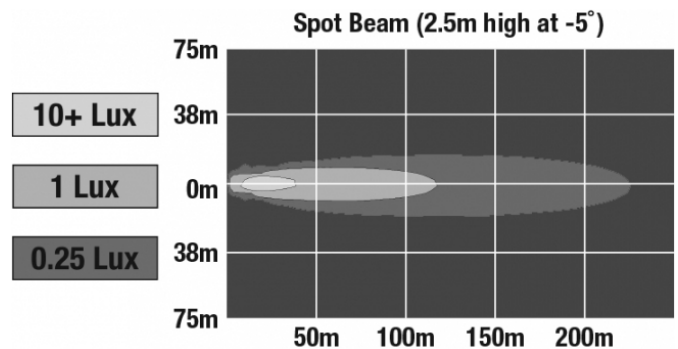

PHOTOMETRIC SPECIFICATIONS

Raw Lumen Output	1,080
Effective Lumen Output	780
Nominal LED Color Temperature	5000 K
Beam Pattern(s)	Forward Lighting - Spot

APPLICATIONS

Print date: 2026-04-23

© 2026 J.W. Speaker Corporation • Germantown, WI U.S.A.
 www.jwspeaker.com • speaker@jwspeaker.com • 262.251.6660