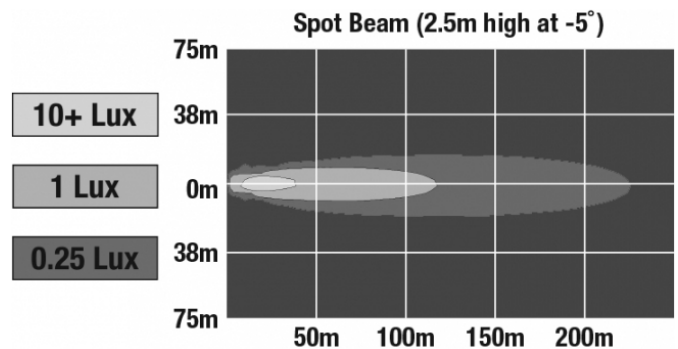

PHOTOMETRIC SPECIFICATIONS

Raw Lumen Output	1,080
Effective Lumen Output	780
Nominal LED Color Temperature	5000 K
Beam Pattern(s)	Forward Lighting - Spot

APPLICATIONS

Print date: 2026-05-16

© 2026 J.W. Speaker Corporation • Germantown, WI U.S.A.
 www.jwspeaker.com • speaker@jwspeaker.com • 262.251.6660