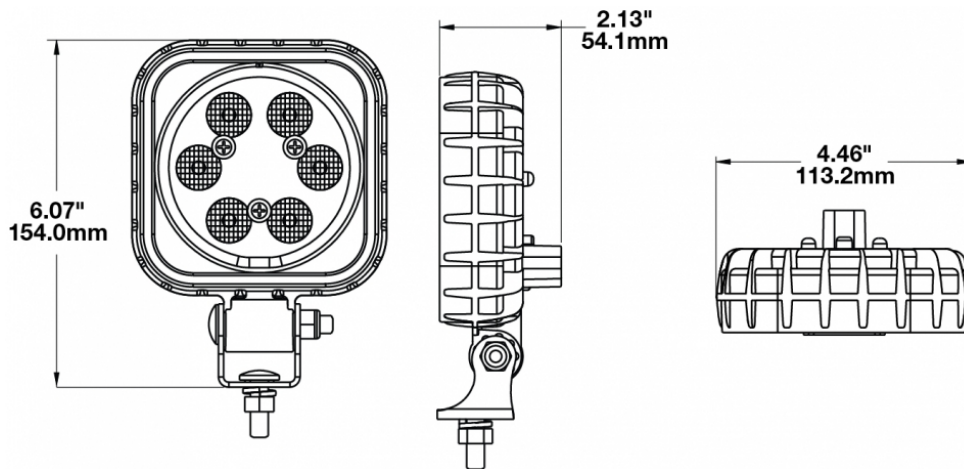

LED Work Lights - Model 840 XD

PRODUCT INFORMATION

Description	12-110V LED Work Light with Spot Beam Pattern
Height	154.18 mm / 6.07 in
Width	113.28 mm / 4.46 in
Depth	54.10 mm / 2.13 in
Shape	Square
Outer Lens Material	Polycarbonate
Outer Lens Color	Clear
Housing Material	Polycarbonate
Housing Color	Black
Mounting Hardware Description	(x1) 5/16"-18 x 1.00" Mounting Bolt
Mounting Type	Universal Pedestal Mount
Minimum Operating Temperature	-40 °C / -40 °F
Maximum Operating Temperature	65 °C / 149 °F
Connector or Wiring	Integrated 2-Pin Deutsch Weather-Proof Socket (DT04-2P)
Mating Connector	2-Pin Deutsch Weather-Proof Plug (DT06-2S)
Product Weight	0.85 lbs / 0.39 kgs
Shipping Weight	1.46 lbs / 0.66 kgs

PRODUCT DIMENSIONS

ELECTRICAL SPECIFICATIONS

Input Voltage	12-110V DC
Operating Voltage	10-130V DC
Transient Spike Protection	330V Peak @ 1 HZ-100 Pulses
Red Wire	Positive
Black Wire	Negative
Current Draw	1.00A @ 12V DC 0.50A @ 24V DC 0.33A @ 36V DC 0.25A @ 48V DC 0.16A @ 80V DC 0.13A @ 110V DC