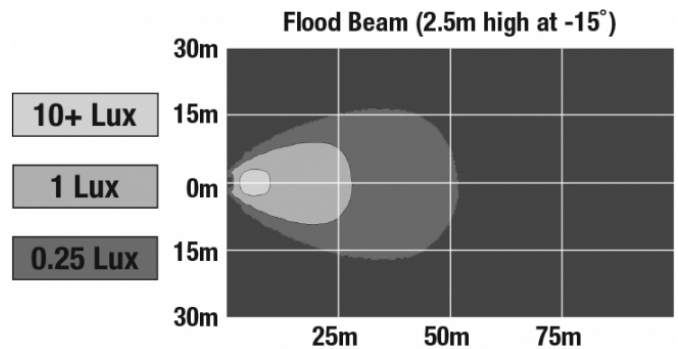

LED Work Lights - Model 840 XD

PRODUCT INFORMATION

Description	12-110V LED Work Light with Flood Beam Pattern
Height	154.18 mm / 6.07 in
Width	113.28 mm / 4.46 in
Depth	54.10 mm / 2.13 in
Shape	Square
Outer Lens Material	Polycarbonate
Outer Lens Color	Clear
Housing Material	Polycarbonate
Housing Color	Black
Mounting Hardware Description	(x1) 5/16"-18 x 1.00" Mounting Bolt
Mounting Type	Universal Pedestal Mount
Minimum Operating Temperature	-40 °C / -40 °F
Maximum Operating Temperature	65 °C / 149 °F
Connector or Wiring	Integrated 2-Pin Deutsch Weather-Proof Socket (DT04-2P)
Mating Connector	2-Pin Deutsch Weather-Proof Plug (DT06-2S)
Product Weight	1.10 lbs / 0.5 kgs
Shipping Weight	1.46 lbs / 0.66 kgs

PHOTOMETRIC SPECIFICATIONS

Raw Lumen Output	1,080
Effective Lumen Output	780
Nominal LED Color Temperature	5000 K
Beam Pattern(s)	Forward Lighting - Flood (Standard)

APPLICATIONS

Print date: 2026-06-28

© 2026 J.W. Speaker Corporation • Germantown, WI U.S.A.
 www.jwspeaker.com • speaker@jwspeaker.com • 262.251.6660