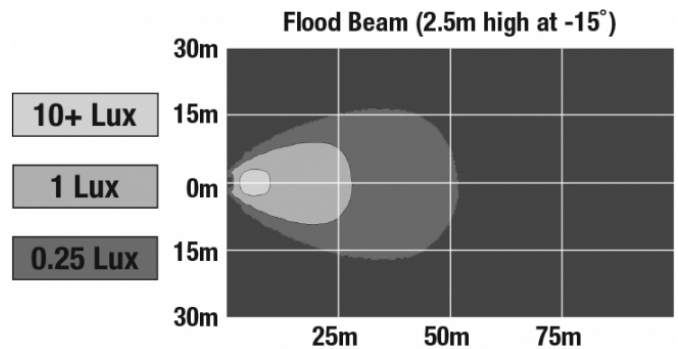

LED Work Lights - Model 840 XD

PRODUCT INFORMATION

Description	12-110V LED Work Light with Flood Beam Pattern
Height	154.18 mm / 6.07 in
Width	113.28 mm / 4.46 in
Depth	54.10 mm / 2.13 in
Shape	Square
Outer Lens Material	Polycarbonate
Outer Lens Color	Clear
Housing Material	Polycarbonate
Housing Color	Black
Mounting Hardware Description	(x1) 5/16"-18 x 1.00" Mounting Bolt
Mounting Type	Universal Pedestal Mount
Minimum Operating Temperature	-40 °C / -40 °F
Maximum Operating Temperature	65 °C / 149 °F
Connector or Wiring	Integrated 2-Pin Deutsch Weather-Proof Socket (DT04-2P)
Mating Connector	2-Pin Deutsch Weather-Proof Plug (DT06-2S)
Product Weight	1.10 lbs / 0.5 kgs
Shipping Weight	1.46 lbs / 0.66 kgs

PHOTOMETRIC SPECIFICATIONS

Raw Lumen Output	1,080
Effective Lumen Output	780
Nominal LED Color Temperature	5000 K
Beam Pattern(s)	Forward Lighting - Flood (Standard)

APPLICATIONS

Print date: 2026-04-11

© 2026 J.W. Speaker Corporation • Germantown, WI U.S.A.
 www.jwspeaker.com • speaker@jwspeaker.com • 262.251.6660