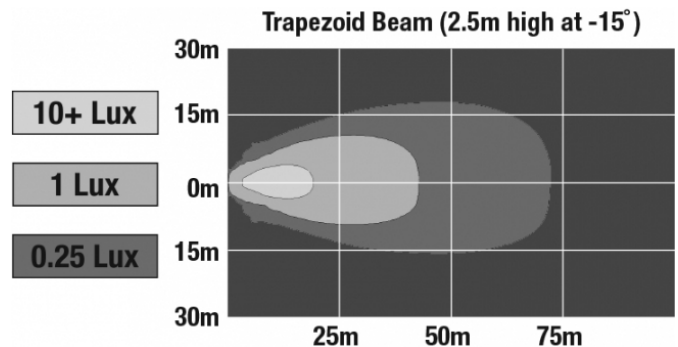

PHOTOMETRIC SPECIFICATIONS

Raw Lumen Output	1,080
Effective Lumen Output	780
Nominal LED Color Temperature	5000 K
Beam Pattern(s)	Forward Lighting - Trapezoid

APPLICATIONS

Print date: 2026-06-11

© 2026 J.W. Speaker Corporation • Germantown, WI U.S.A.
 www.jwspeaker.com • speaker@jwspeaker.com • 262.251.6660