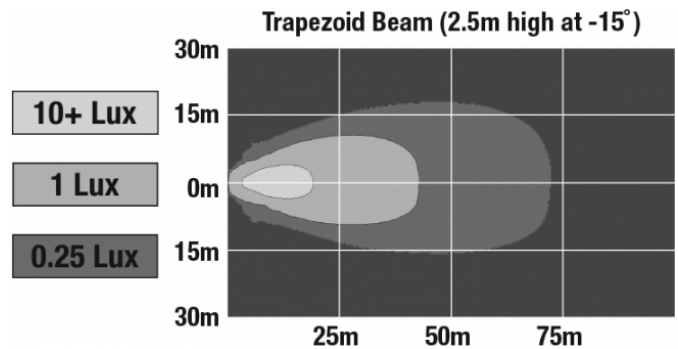

PHOTOMETRIC SPECIFICATIONS

Raw Lumen Output	1,080
Effective Lumen Output	780
Nominal LED Color Temperature	5000 K
Beam Pattern(s)	Forward Lighting - Trapezoid

APPLICATIONS

Print date: 2026-05-01

© 2026 J.W. Speaker Corporation • Germantown, WI U.S.A.
 www.jwspeaker.com • speaker@jwspeaker.com • 262.251.6660