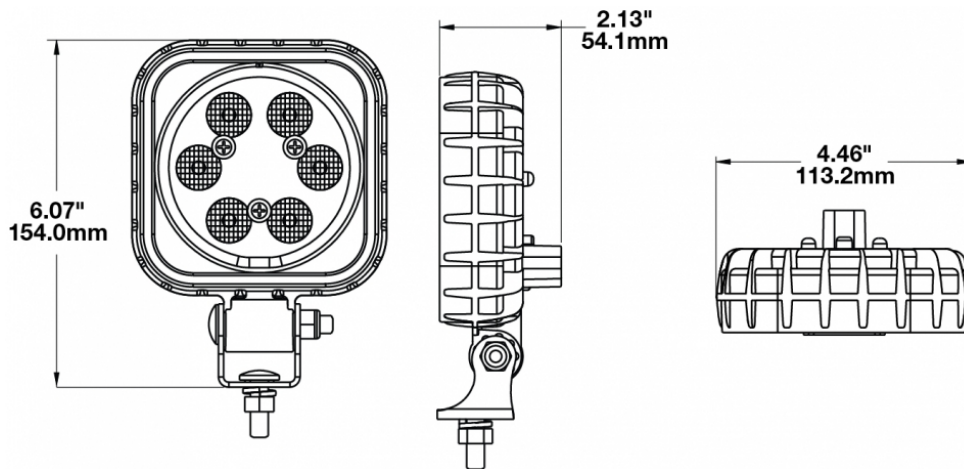

LED Work Lights - Model 840 XD

PRODUCT INFORMATION

Description	12-110V LED Work Light with Trapezoid Beam Pattern & Integrated 2-Pin Deutsch Connector
Height	154.18 mm / 6.07 in
Width	113.28 mm / 4.46 in
Depth	54.10 mm / 2.13 in
Shape	Square
Outer Lens Material	Polycarbonate
Outer Lens Color	Clear
Housing Material	Polycarbonate
Housing Color	Black
Mounting Hardware Description	(x1) 5/16"-18 x 1.00" Mounting Bolt
Mounting Type	Universal Pedestal Mount
Minimum Operating Temperature	-40 °C / -40 °F
Maximum Operating Temperature	65 °C / 149 °F
Connector or Wiring	Integrated 2-Pin Deutsch Weather-Proof Socket (DT04-2P)
Mating Connector	2-Pin Deutsch Weather-Proof Plug (DT06-2S)
Product Weight	0.85 lbs / 0.39 kgs
Shipping Weight	1.46 lbs / 0.66 kgs

PRODUCT DIMENSIONS

ELECTRICAL SPECIFICATIONS

Input Voltage	12-110V DC
Operating Voltage	10-130V DC
Transient Spike Protection	330V Peak @ 1 HZ-100 Pulses
Red Wire	Positive
Black Wire	Negative
Current Draw	1.00A @ 12V DC 0.50A @ 24V DC 0.33A @ 36V DC 0.25A @ 48V DC 0.16A @ 80V DC 0.13A @ 110V DC