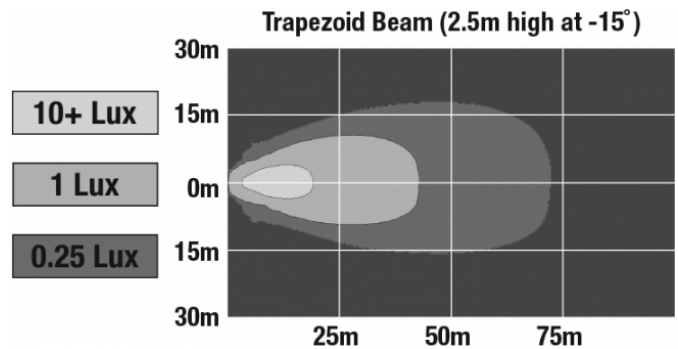

PHOTOMETRIC SPECIFICATIONS

Raw Lumen Output	1,080
Effective Lumen Output	780
Nominal LED Color Temperature	5000 K
Beam Pattern(s)	Forward Lighting - Trapezoid

APPLICATIONS

Print date: 2026-06-28

© 2026 J.W. Speaker Corporation • Germantown, WI U.S.A.
 www.jwspeaker.com • speaker@jwspeaker.com • 262.251.6660