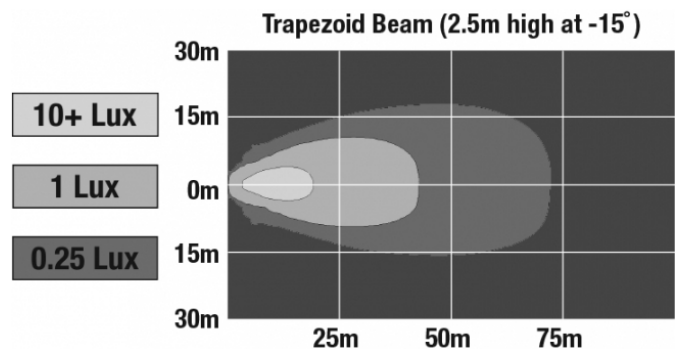

PHOTOMETRIC SPECIFICATIONS

Raw Lumen Output	1,080
Effective Lumen Output	780
Nominal LED Color Temperature	5000 K
Beam Pattern(s)	Forward Lighting - Trapezoid

APPLICATIONS

Print date: 2026-06-01

© 2026 J.W. Speaker Corporation • Germantown, WI U.S.A.
 www.jwspeaker.com • speaker@jwspeaker.com • 262.251.6660