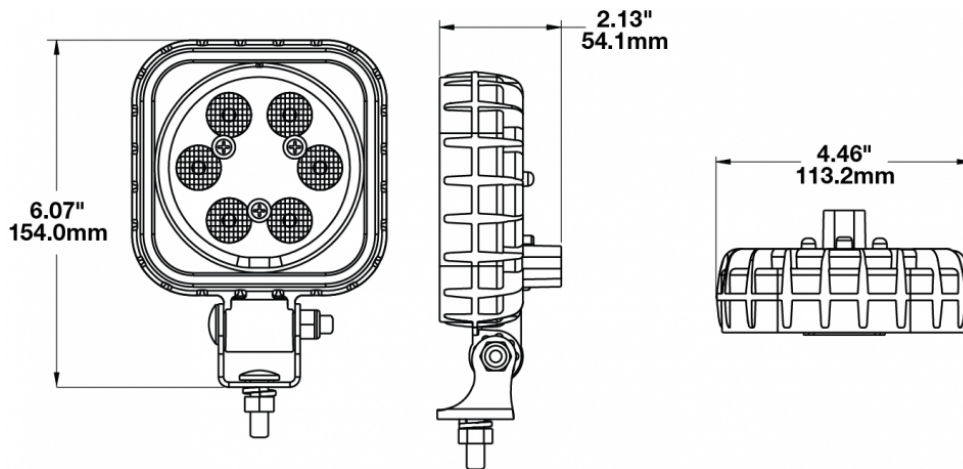

LED Work Lights - Model 840 XD

PRODUCT INFORMATION

Description	12-24V LED Work Light with Trapezoid Beam Pattern
Height	154.18 mm / 6.07 in
Width	113.28 mm / 4.46 in
Depth	54.10 mm / 2.13 in
Shape	Square
Outer Lens Material	Polycarbonate
Outer Lens Color	Clear
Housing Material	Polycarbonate
Housing Color	Black
Mounting Hardware Description	(x1) 5/16"-18 x 1.00" Mounting Bolt
Mounting Type	Universal Pedestal Mount
Minimum Operating Temperature	-40 °C / -40 °F
Maximum Operating Temperature	65 °C / 149 °F
Connector or Wiring	Integrated 2-Pin Deutsch Weather-Proof Socket (DT04-2P)
Mating Connector	2-Pin Deutsch Weather-Proof Plug (DT06-2S)
Product Weight	0.85 lbs / 0.39 kgs
Shipping Weight	1.30 lbs / 0.59 kgs

PRODUCT DIMENSIONS

ELECTRICAL SPECIFICATIONS

Input Voltage	12-24V DC
Operating Voltage	10-30V DC
Transient Spike Protection	330V Peak @ 1 HZ-100 Pulses
Red Wire	Positive
Black Wire	Negative
Current Draw	1.25A @ 12V DC 0.61A @ 24V DC