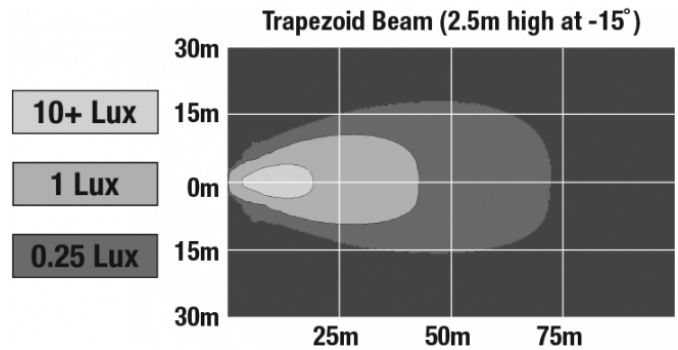

J.W. SPEAKER
Engineered. Lighting. Solutions.

LED Work Lights - Model 840 XD

PHOTOMETRIC SPECIFICATIONS

Raw Lumen Output	1,080
Effective Lumen Output	780
Nominal LED Color Temperature	5000 K
Beam Pattern(s)	Forward Lighting - Trapezoid