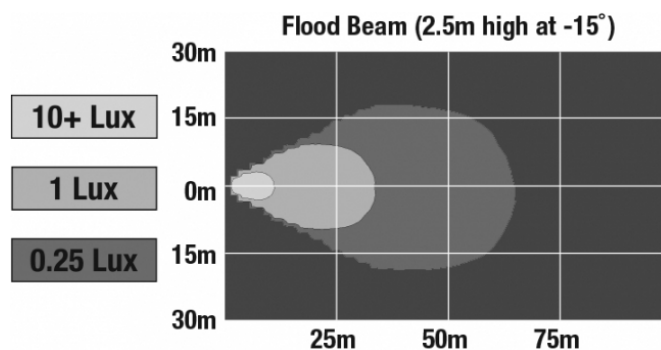

## PRODUCT INFORMATION

---

<b>Description</b>	12V LED Work Light with Flood Beam Pattern & 10 degree Mounting Plate
<b>Height</b>	133.35 mm / 5.25 in
<b>Width</b>	250.70 mm / 9.87 in
<b>Depth</b>	59.94 mm / 2.36 in
<b>Shape</b>	Rectangular
<b>Outer Lens Material</b>	Glass
<b>Outer Lens Color</b>	Clear
<b>Housing Material</b>	Die-Cast Aluminum
<b>Housing Color</b>	Black
<b>Mounting Type</b>	10° Mounting Plate
<b>Minimum Operating Temperature</b>	-40 °C / -40 °F
<b>Maximum Operating Temperature</b>	65 °C / 149 °F
<b>Mating Connector</b>	Packard (#12020599)
<b>Product Weight</b>	1.95 lbs / 0.88 kgs
<b>Shipping Weight</b>	2.60 lbs / 1.18 kgs

## PHOTOMETRIC SPECIFICATIONS

<b>Raw Lumen Output</b>	1,100
<b>Effective Lumen Output</b>	900
<b>Nominal LED Color Temperature</b>	5000 K
<b>Beam Pattern(s)</b>	Forward Lighting - Flood (Standard)