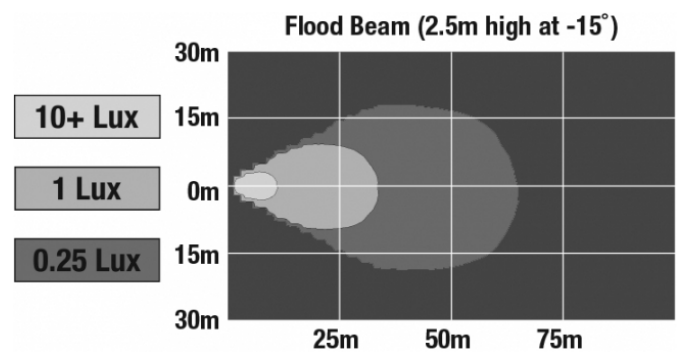

## PRODUCT INFORMATION

---

<b>Description</b>	12V LED Work Light with Flood Beam Pattern & 10 degree Mounting Plate
<b>Height</b>	133.35 mm / 5.25 in
<b>Width</b>	250.70 mm / 9.87 in
<b>Depth</b>	59.94 mm / 2.36 in
<b>Shape</b>	Rectangular
<b>Outer Lens Material</b>	Glass
<b>Outer Lens Color</b>	Clear
<b>Housing Material</b>	Die-Cast Aluminum
<b>Housing Color</b>	Black
<b>Mounting Type</b>	10° Mounting Plate
<b>Minimum Operating Temperature</b>	-40 °C / -40 °F
<b>Maximum Operating Temperature</b>	65 °C / 149 °F
<b>Mating Connector</b>	Packard (#12020599)
<b>Product Weight</b>	1.95 lbs / 0.88 kgs
<b>Shipping Weight</b>	2.60 lbs / 1.18 kgs

## PHOTOMETRIC SPECIFICATIONS

<b>Raw Lumen Output</b>	1,100
<b>Effective Lumen Output</b>	900
<b>Nominal LED Color Temperature</b>	5000 K
<b>Beam Pattern(s)</b>	Forward Lighting - Flood (Standard)