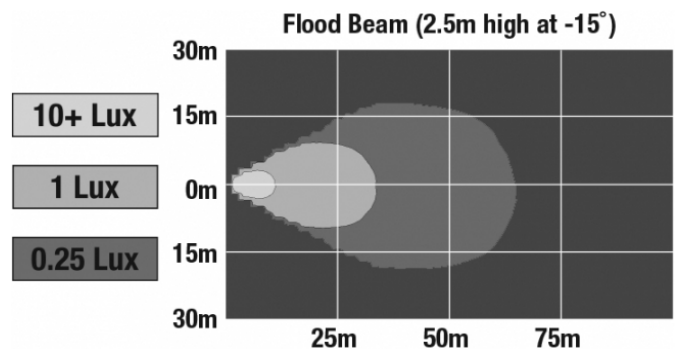

LED Work Light - Model 806

REGULATORY STANDARDS COMPLIANCE

Buy America Standards
IEC IP67

Eco Friendly
SAE J1113-21

Tested to ECE Reg. 10
(Radiated Emissions only)

PHOTOMETRIC SPECIFICATIONS

Raw Lumen Output 1,100
Effective Lumen Output 900
Nominal LED Color Temperature 5000 K
Beam Pattern(s) Forward Lighting - Flood (Standard)

APPLICATIONS

Print date: 2017-09-26

© 2017 J.W. Speaker Corporation • Germantown, WI U.S.A.
www.jwspeaker.com • speaker@jwspeaker.com • 262.251.6660