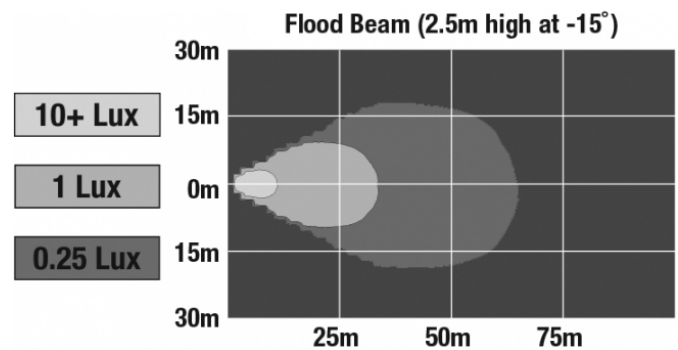

## PRODUCT INFORMATION

---

<b>Description</b>	12V LED Work Light with Flood Beam Pattern & Combine Retrofit Mount
<b>Height</b>	115.82 mm / 4.56 in
<b>Width</b>	184.91 mm / 7.28 in
<b>Depth</b>	60.96 mm / 2.4 in
<b>Shape</b>	Rectangular
<b>Outer Lens Material</b>	Glass
<b>Outer Lens Color</b>	Clear
<b>Housing Material</b>	Die-Cast Aluminum
<b>Housing Color</b>	Black
<b>Mounting Type</b>	Combine Retrofit Mount
<b>Minimum Operating Temperature</b>	-40 °C / -40 °F
<b>Maximum Operating Temperature</b>	65 °C / 149 °F
<b>Mating Connector</b>	Packard (#12020599)
<b>Product Weight</b>	1.95 lbs / 0.88 kgs
<b>Shipping Weight</b>	2.60 lbs / 1.18 kgs

## PHOTOMETRIC SPECIFICATIONS

<b>Raw Lumen Output</b>	1,100
<b>Effective Lumen Output</b>	900
<b>Nominal LED Color Temperature</b>	5000 K
<b>Beam Pattern(s)</b>	Forward Lighting - Flood (Standard)