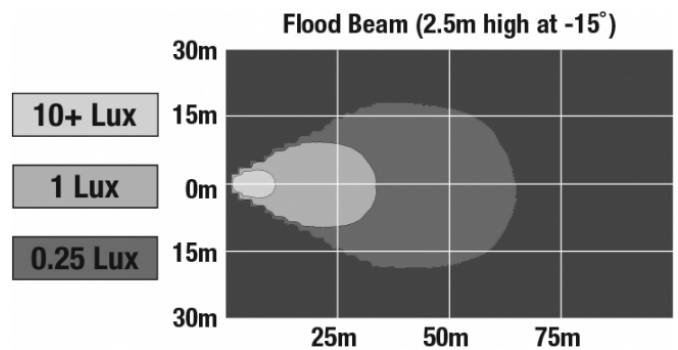

## PRODUCT INFORMATION

---

|                                      |   |
|--------------------------------------|---|
| <b>Description</b>                   | 12V LED Work Light with Flood Beam Pattern & Combine Retrofit Mount |
| <b>Height</b>                        | 115.82 mm / 4.56 in   |
| <b>Width</b>                         | 184.91 mm / 7.28 in   |
| <b>Depth</b>                         | 60.96 mm / 2.4 in   |
| <b>Shape</b>                         | Rectangular   |
| <b>Outer Lens Material</b>           | Glass   |
| <b>Outer Lens Color</b>              | Clear   |
| <b>Housing Material</b>              | Die-Cast Aluminum   |
| <b>Housing Color</b>                 | Black   |
| <b>Mounting Type</b>                 | Combine Retrofit Mount  |
| <b>Minimum Operating Temperature</b> | -40 °C / -40 °F   |
| <b>Maximum Operating Temperature</b> | 65 °C / 149 °F  |
| <b>Mating Connector</b>              | Packard (#12020599)   |
| <b>Product Weight</b>                | 1.95 lbs / 0.88 kgs   |
| <b>Shipping Weight</b>               | 2.60 lbs / 1.18 kgs   |

## PHOTOMETRIC SPECIFICATIONS

|                                      |  |
|--------------------------------------|--|
| <b>Raw Lumen Output</b>              | 1,100                                  |
| <b>Effective Lumen Output</b>        | 900                                    |
| <b>Nominal LED Color Temperature</b> | 5000 K                                 |
| <b>Beam Pattern(s)</b>               | Forward Lighting - Flood<br>(Standard) |