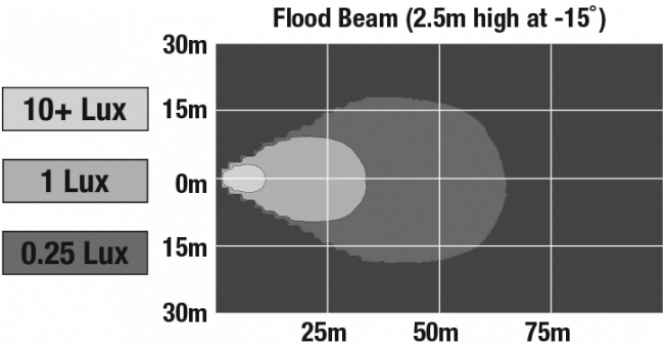

LED Work Light - Model 806

REGULATORY STANDARDS COMPLIANCE

Buy America Standards
IEC IP67
Tested to ECE Reg. 10
(Radiated Emissions only)

Eco Friendly
SAE J1113-21

PHOTOMETRIC SPECIFICATIONS

Raw Lumen Output 1,900
Effective Lumen Output 780
Nominal LED Color Temperature 5000 K
Beam Pattern(s) Forward Lighting - Flood (Standard)

APPLICATIONS

Print date: 2018-10-21

© 2018 J.W. Speaker Corporation • Germantown, WI U.S.A.
www.jwspeaker.com • speaker@jwspeaker.com • 262.251.6660