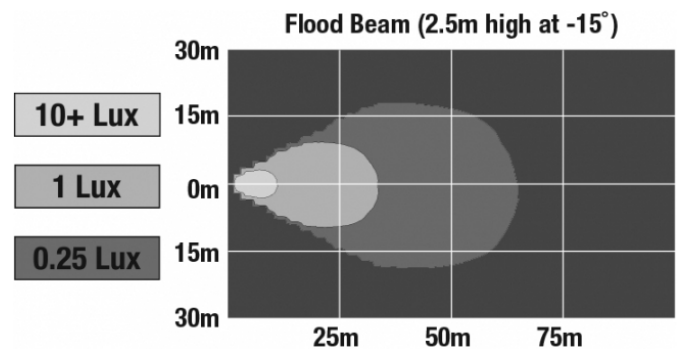

## PRODUCT INFORMATION

<b>Description</b>	12V LED Work Light with Flood Beam Pattern & Bottom Mount
<b>Height</b>	124.71 mm / 4.91 in
<b>Width</b>	143.26 mm / 5.64 in
<b>Depth</b>	60.45 mm / 2.38 in
<b>Shape</b>	Rectangular
<b>Outer Lens Material</b>	Glass
<b>Outer Lens Color</b>	Clear
<b>Housing Material</b>	Die-Cast Aluminum
<b>Housing Color</b>	Black
<b>Mounting Type</b>	Bottom Mount
<b>Minimum Operating Temperature</b>	-40 °C / -40 °F
<b>Maximum Operating Temperature</b>	65 °C / 149 °F
<b>Mating Connector</b>	Packard (#12020599)
<b>Product Weight</b>	1.95 lbs / 0.88 kgs
<b>Shipping Weight</b>	36.07 lbs / 16.36 kgs

## PHOTOMETRIC SPECIFICATIONS

<b>Raw Lumen Output</b>	1,900
<b>Effective Lumen Output</b>	780
<b>Nominal LED Color Temperature</b>	5000 K
<b>Beam Pattern(s)</b>	Forward Lighting - Flood (Standard)

Print date: 2019-01-22