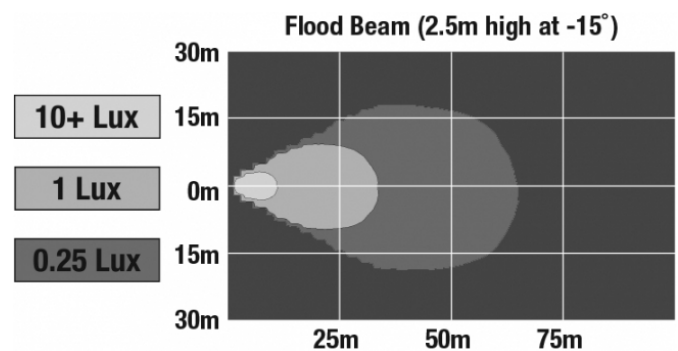

## PRODUCT INFORMATION

<b>Description</b>	12V LED Work Light with Flood Beam Pattern & Bottom Mount
<b>Height</b>	124.71 mm / 4.91 in
<b>Width</b>	143.26 mm / 5.64 in
<b>Depth</b>	60.45 mm / 2.38 in
<b>Shape</b>	Rectangular
<b>Outer Lens Material</b>	Glass
<b>Outer Lens Color</b>	Clear
<b>Housing Material</b>	Die-Cast Aluminum
<b>Housing Color</b>	Black
<b>Mounting Type</b>	Bottom Mount
<b>Minimum Operating Temperature</b>	-40 °C / -40 °F
<b>Maximum Operating Temperature</b>	65 °C / 149 °F
<b>Mating Connector</b>	Packard (#12020599)
<b>Product Weight</b>	1.95 lbs / 0.88 kgs
<b>Shipping Weight</b>	36.07 lbs / 16.36 kgs

## PHOTOMETRIC SPECIFICATIONS

<b>Raw Lumen Output</b>	1,900
<b>Effective Lumen Output</b>	780
<b>Nominal LED Color Temperature</b>	5000 K
<b>Beam Pattern(s)</b>	Forward Lighting - Flood (Standard)

Print date: 2018-10-22