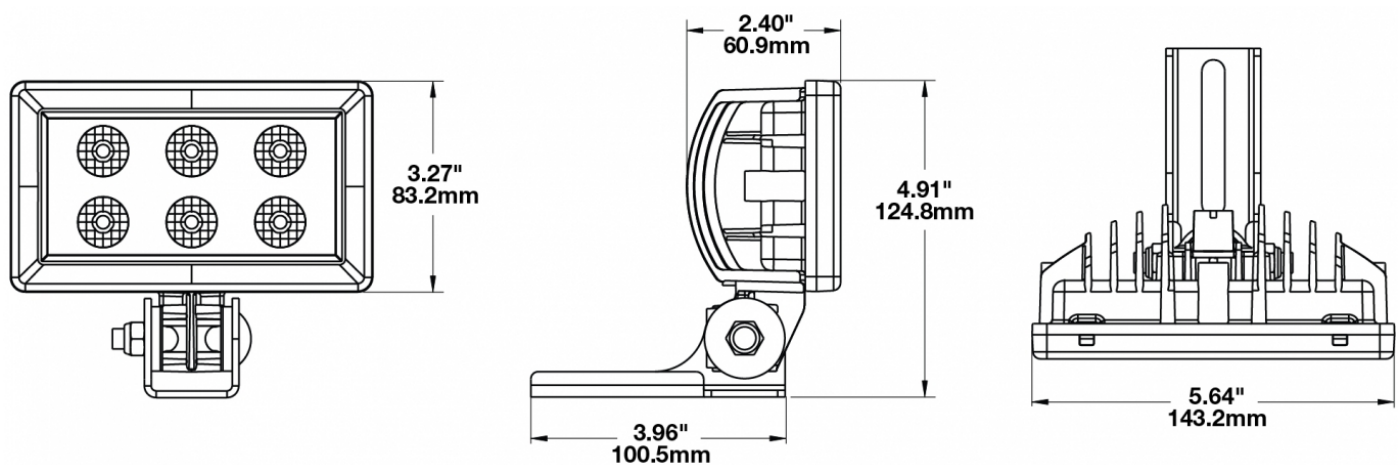

PRODUCT DIMENSIONS

Print date: 2019-01-22

© 2019 J.W. Speaker Corporation • Germantown, WI U.S.A.
www.jwspeaker.com • speaker@jwspeaker.com • 262.251.6660

J.W. SPEAKER
Engineered. Lighting. Solutions.