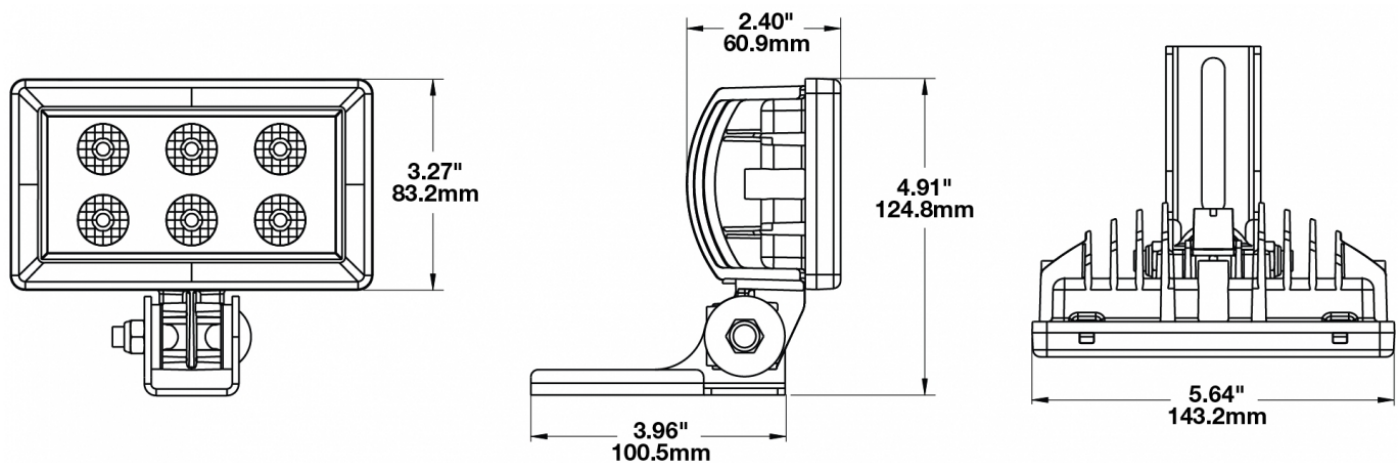

PRODUCT DIMENSIONS

Print date: 2018-10-22

© 2018 J.W. Speaker Corporation • Germantown, WI U.S.A.
www.jwspeaker.com • speaker@jwspeaker.com • 262.251.6660

J.W. SPEAKER
Engineered. Lighting. Solutions.