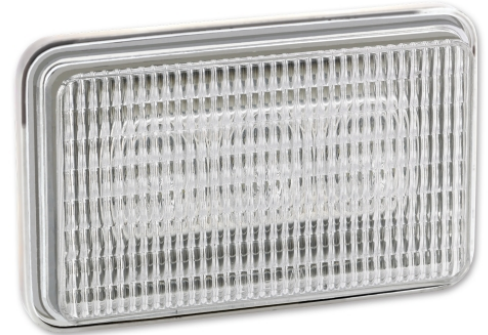

# LED Work Light - Model 803

## PRODUCT INFORMATION

<b>Description</b>	12-48V LED Work Light with Flood Beam Pattern
<b>Height</b>	78.23 mm / 3.08 in
<b>Width</b>	123.95 mm / 4.88 in
<b>Depth</b>	39.12 mm / 1.54 in
<b>Shape</b>	Rectangular
<b>Outer Lens Material</b>	Polycarbonate
<b>Outer Lens Color</b>	Clear
<b>Housing Material</b>	Polycarbonate
<b>Housing Color</b>	Clear
<b>Bezel Color</b>	Black
<b>Mounting Type</b>	Low Profile Mount
<b>Minimum Operating Temperature</b>	-40 °C / -40 °F
<b>Maximum Operating Temperature</b>	65 °C / 149 °F
<b>Connector or Wiring</b>	.25 Male Blade Term
<b>Mating Connector</b>	.25 Female Blade Term
<b>Product Weight</b>	0.30 lbs / 0.14 kgs