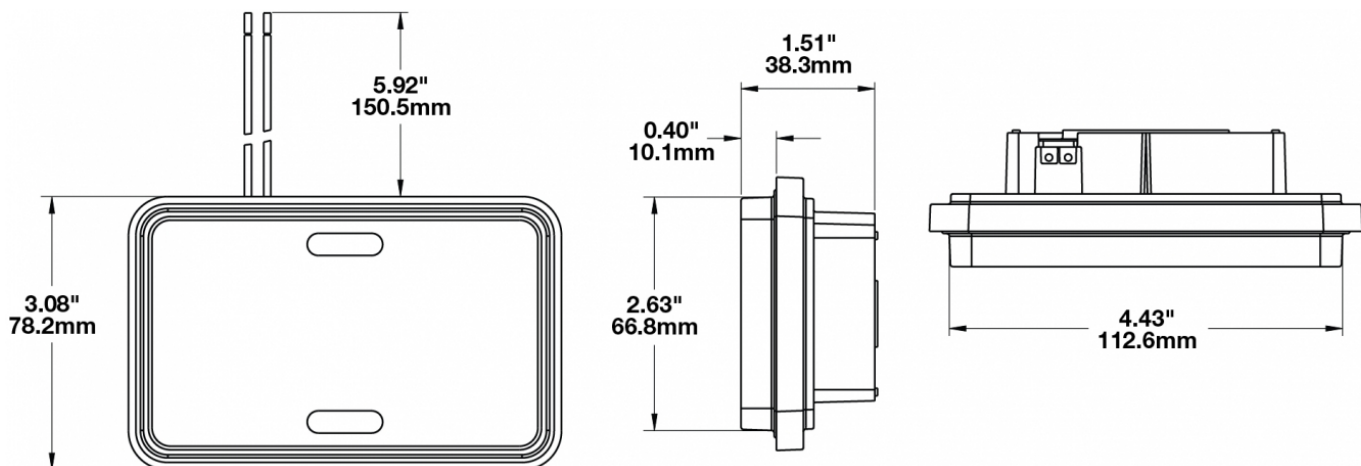

PRODUCT DIMENSIONS

Print date: 2018-04-22

© 2018 J.W. Speaker Corporation • Germantown, WI U.S.A.
www.jwspeaker.com • speaker@jwspeaker.com • 262.251.6660

J.W. SPEAKER
Engineered. Lighting. Solutions.