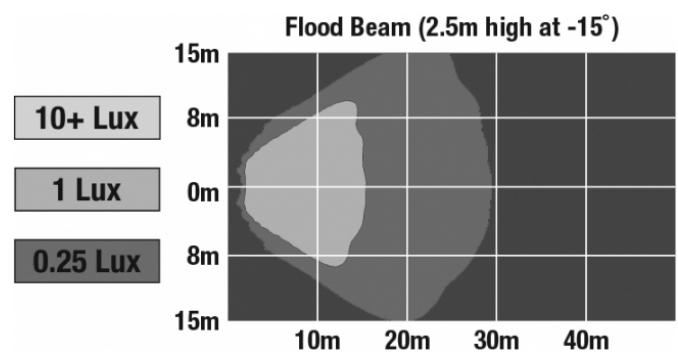

LED Work Light - Model 803

ELECTRICAL SPECIFICATIONS

Input Voltage	12-48V DC
Operating Voltage	10-60V DC
Transient Spike Protection	150V Peak @ 1 HZ-100 Pulses
Black Wire	Ground
Current Draw	.00042A @ 12V DC .00021A @ 24V DC .00014A @ 36V DC .00011A @ 48V DC

REGULATORY STANDARDS COMPLIANCE

Buy America Standards
IEC IP67

Eco Friendly
UL Recognized

PHOTOMETRIC SPECIFICATIONS

Raw Lumen Output	495
Effective Lumen Output	294
Nominal LED Color Temperature	5000 K

Print date: 2017-11-24

© 2017 J.W. Speaker Corporation • Germantown, WI U.S.A.
www.jwspeaker.com • speaker@jwspeaker.com • 262.251.6660