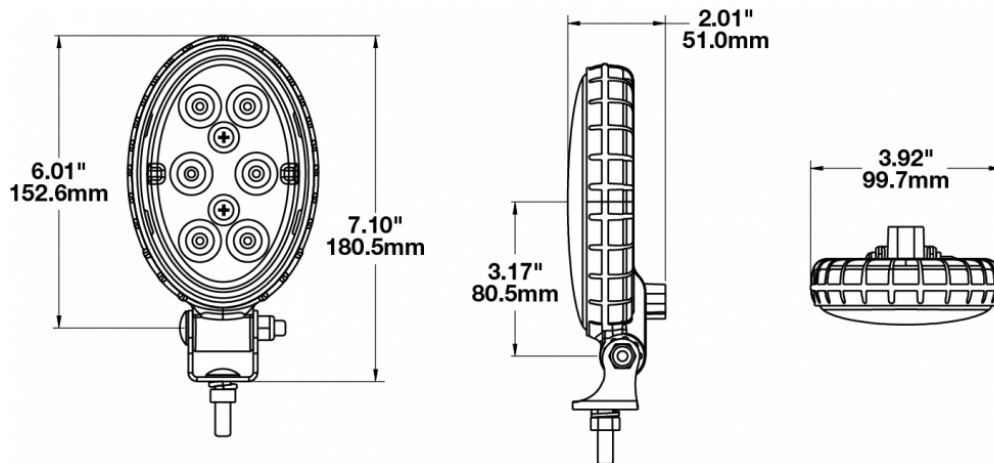

## PRODUCT INFORMATION

---

<b>Description</b>	12-24V LED Amber Work Light
<b>Height</b>	180.34 mm / 7.1 in
<b>Width</b>	99.57 mm / 3.92 in
<b>Depth</b>	51.05 mm / 2.01 in
<b>Shape</b>	Oval
<b>Outer Lens Material</b>	Polycarbonate
<b>Outer Lens Color</b>	Amber
<b>Housing Material</b>	Polycarbonate
<b>Housing Color</b>	Black
<b>Mounting Hardware Description</b>	(x1) 5/16"-18 x 1.00" Mounting Bolt
<b>Mounting Type</b>	Universal Pedestal Mount
<b>Minimum Operating Temperature</b>	-40 °C / -40 °F
<b>Maximum Operating Temperature</b>	65 °C / 149 °F
<b>Connector or Wiring</b>	Integrated 2-Pin Deutsch Weather-Proof Socket (DT04-2P)
<b>Mating Connector</b>	2-Pin Deutsch Weather-Proof Plug (DT06-2S)
<b>Product Weight</b>	0.75 lbs / 0.34 kgs
<b>Shipping Weight</b>	6.69 lbs / 3.03 kgs

## PRODUCT DIMENSIONS