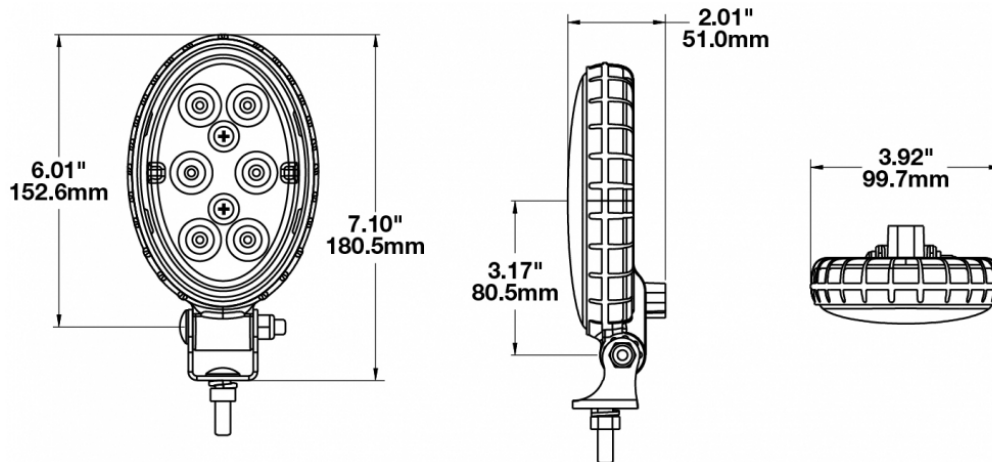

## PRODUCT INFORMATION

---

<b>Description</b>	12-24V LED Amber Work Light
<b>Height</b>	180.34 mm / 7.1 in
<b>Width</b>	99.57 mm / 3.92 in
<b>Depth</b>	51.05 mm / 2.01 in
<b>Shape</b>	Oval
<b>Outer Lens Material</b>	Polycarbonate
<b>Outer Lens Color</b>	Amber
<b>Housing Material</b>	Polycarbonate
<b>Housing Color</b>	Black
<b>Mounting Hardware Description</b>	(x1) 5/16"-18 x 1.00" Mounting Bolt
<b>Mounting Type</b>	Universal Pedestal Mount
<b>Minimum Operating Temperature</b>	-40 °C / -40 °F
<b>Maximum Operating Temperature</b>	65 °C / 149 °F
<b>Connector or Wiring</b>	Integrated 2-Pin Deutsch Weather-Proof Socket (DT04-2P)
<b>Mating Connector</b>	2-Pin Deutsch Weather-Proof Plug (DT06-2S)
<b>Product Weight</b>	0.84 lbs / 0.38 kgs

## PRODUCT DIMENSIONS