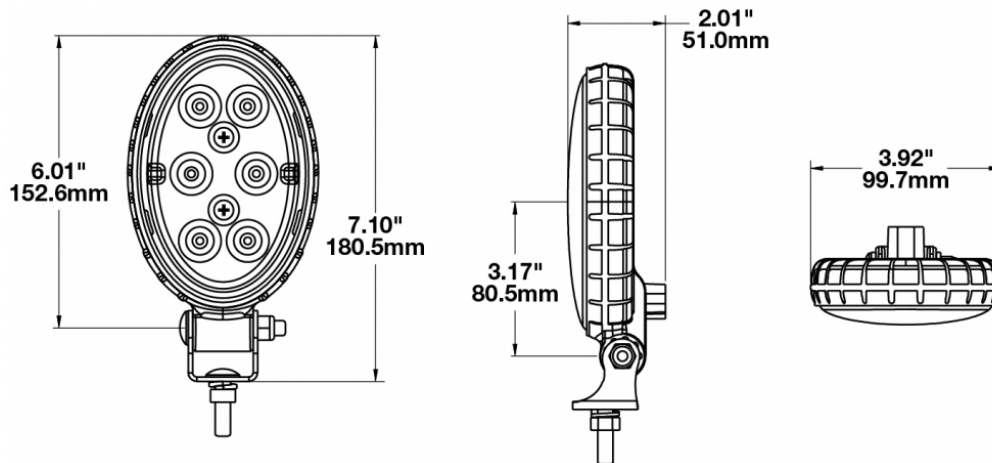

## PRODUCT INFORMATION

---

<b>Description</b>	12-24V LED Amber Work Light
<b>Height</b>	180.34 mm / 7.1 in
<b>Width</b>	99.57 mm / 3.92 in
<b>Depth</b>	51.05 mm / 2.01 in
<b>Shape</b>	Oval
<b>Outer Lens Material</b>	Polycarbonate
<b>Outer Lens Color</b>	Amber
<b>Housing Material</b>	Polycarbonate
<b>Housing Color</b>	Black
<b>Mounting Hardware Description</b>	(x1) 5/16"-18 x 1.00" Mounting Bolt
<b>Mounting Type</b>	Universal Pedestal Mount
<b>Minimum Operating Temperature</b>	-40 °C / -40 °F
<b>Maximum Operating Temperature</b>	65 °C / 149 °F
<b>Connector or Wiring</b>	Integrated 2-Pin Deutsch Weather-Proof Socket (DT04-2P)
<b>Mating Connector</b>	2-Pin Deutsch Weather-Proof Plug (DT06-2S)
<b>Product Weight</b>	0.75 lbs / 0.34 kgs
<b>Shipping Weight</b>	6.69 lbs / 3.03 kgs

## PRODUCT DIMENSIONS