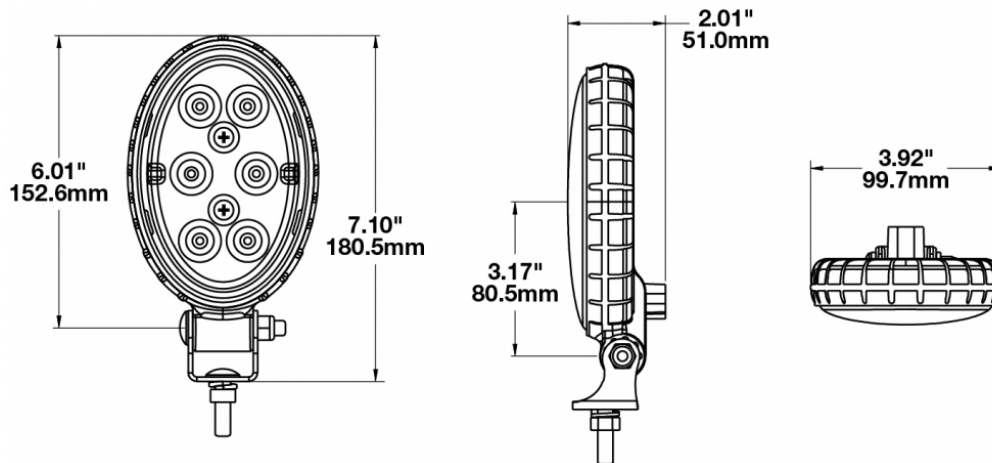

LED Work Lights - Model 771 XD

PRODUCT INFORMATION

| | |
|--------------------------------------|---|
| Description | 12-24V LED Amber Work Light |
| Height | 180.34 mm / 7.1 in |
| Width | 99.57 mm / 3.92 in |
| Depth | 51.05 mm / 2.01 in |
| Shape | Oval |
| Outer Lens Material | Polycarbonate |
| Outer Lens Color | Amber |
| Housing Material | Polycarbonate |
| Housing Color | Black |
| Mounting Hardware Description | (x1) 5/16"-18 x 1.00" Mounting Bolt |
| Mounting Type | Universal Pedestal Mount |
| Minimum Operating Temperature | -40 °C / -40 °F |
| Maximum Operating Temperature | 65 °C / 149 °F |
| Connector or Wiring | Integrated 2-Pin Deutsch Weather-Proof Socket (DT04-2P) |
| Mating Connector | 2-Pin Deutsch Weather-Proof Plug (DT06-2S) |
| Product Weight | 0.75 lbs / 0.34 kgs |
| Shipping Weight | 6.69 lbs / 3.03 kgs |

PRODUCT DIMENSIONS

ELECTRICAL SPECIFICATIONS

| | |
|-----------------------------------|--|
| Input Voltage | 12-48V DC |
| Operating Voltage | 10-55V DC |
| Transient Spike Protection | 330V Peak @ 1 HZ-100 Pulses |
| Red Wire | Positive |
| Black Wire | Negative |
| Current Draw | 1.00A @ 12V DC 0.48A @ 24V DC 0.33A @ 36V DC 0.25A @ 48V DC |