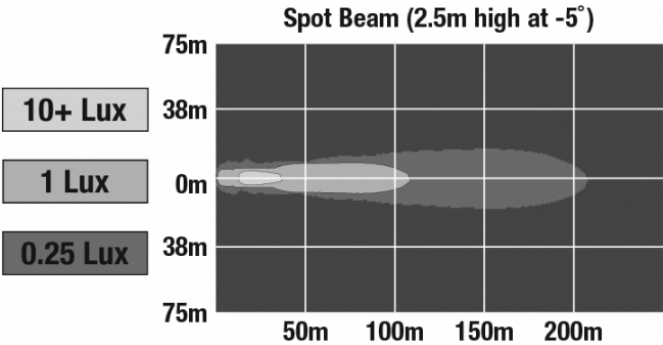

CISPR 12
 Eco Friendly
 Tested to ECE Reg. 10
 (Radiated Emissions only)

PHOTOMETRIC SPECIFICATIONS

Raw Lumen Output 900
Effective Lumen Output 700
Nominal LED Color Temperature 5000 K
Beam Pattern(s) Forward Lighting - Spot