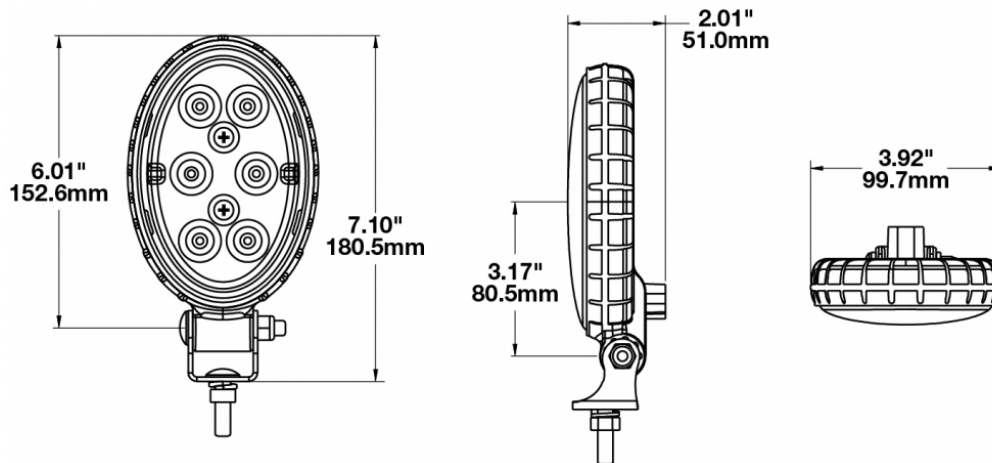

LED Work Lights - Model 771 XD

PRODUCT INFORMATION

Description	12-48V LED Work Light with Spot Beam Pattern
Height	180.34 mm / 7.1 in
Width	99.57 mm / 3.92 in
Depth	51.05 mm / 2.01 in
Shape	Oval
Outer Lens Material	Polycarbonate
Outer Lens Color	Clear
Housing Material	Polycarbonate
Housing Color	Black
Mounting Hardware Description	(x1) 5/16"-18 x 1.00" Mounting Bolt
Mounting Type	Universal Pedestal Mount
Minimum Operating Temperature	-40 °C / -40 °F
Maximum Operating Temperature	65 °C / 149 °F
Connector or Wiring	Integrated 2-Pin Deutsch Weather-Proof Socket (DT04-2P)
Mating Connector	2-Pin Deutsch Weather-Proof Plug (DT06-2S)
Product Weight	0.75 lbs / 0.34 kgs
Shipping Weight	6.65 lbs / 3.02 kgs

PRODUCT DIMENSIONS

ELECTRICAL SPECIFICATIONS

Input Voltage	12-48V DC
Operating Voltage	10-55V DC
Transient Spike Protection	330V Peak @ 1 HZ-100 Pulses
Red Wire	Positive
Black Wire	Negative
Current Draw	1.00A @ 12V DC 0.48A @ 24V DC 0.33A @ 36V DC 0.25A @ 48V DC

LED Work Lights - Model 771 XD

PHOTOMETRIC SPECIFICATIONS

Raw Lumen Output	900
Effective Lumen Output	700
Nominal LED Color Temperature	5000 K
Beam Pattern(s)	Forward Lighting - Spot

APPLICATIONS

PRODUCT WARNINGS