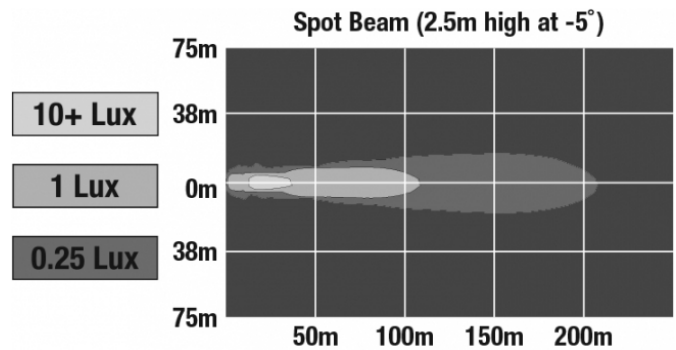

LED Work Lights - Model 771 XD

PHOTOMETRIC SPECIFICATIONS

Raw Lumen Output	900
Effective Lumen Output	700
Nominal LED Color Temperature	5000 K
Beam Pattern(s)	Forward Lighting - Spot

APPLICATIONS

PRODUCT WARNINGS