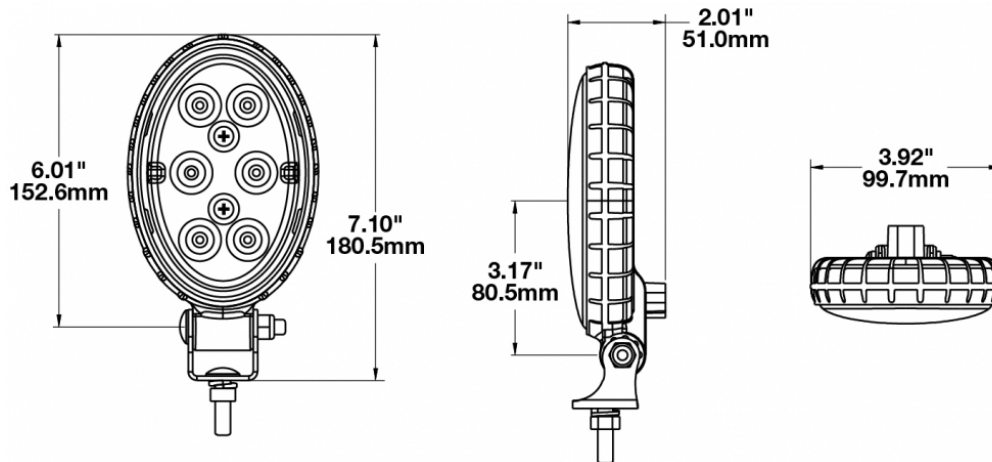

LED Work Lights - Model 771 XD

PRODUCT INFORMATION

Description	12-48V LED Work Light with Spot Beam Pattern
Height	180.34 mm / 7.1 in
Width	99.57 mm / 3.92 in
Depth	51.05 mm / 2.01 in
Shape	Oval
Outer Lens Material	Polycarbonate
Outer Lens Color	Clear
Housing Material	Polycarbonate
Housing Color	Black
Mounting Hardware Description	(x1) 5/16"-18 x 1.00" Mounting Bolt
Mounting Type	Universal Pedestal Mount
Minimum Operating Temperature	-40 °C / -40 °F
Maximum Operating Temperature	65 °C / 149 °F
Connector or Wiring	Integrated 2-Pin Deutsch Weather-Proof Socket (DT04-2P)
Mating Connector	2-Pin Deutsch Weather-Proof Plug (DT06-2S)
Product Weight	0.75 lbs / 0.34 kgs
Shipping Weight	6.65 lbs / 3.02 kgs

PRODUCT DIMENSIONS

ELECTRICAL SPECIFICATIONS

Input Voltage	12-48V DC
Operating Voltage	10-55V DC
Transient Spike Protection	330V Peak @ 1 HZ-100 Pulses
Red Wire	Positive
Black Wire	Negative
Current Draw	1.00A @ 12V DC 0.48A @ 24V DC 0.33A @ 36V DC 0.25A @ 48V DC