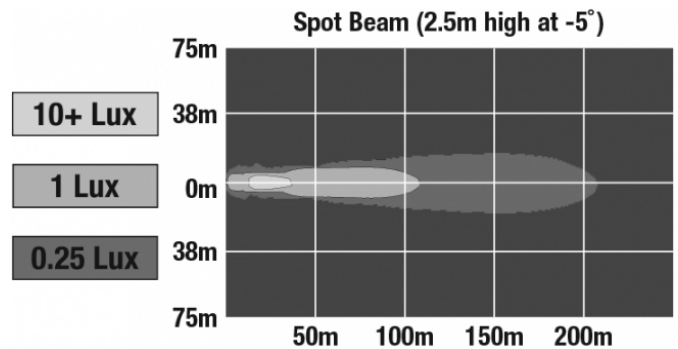

CISPR 12
 Eco Friendly
 Tested to ECE Reg. 10
 (Radiated Emissions only)

PHOTOMETRIC SPECIFICATIONS

Raw Lumen Output 900
Effective Lumen Output 700
Nominal LED Color Temperature 5000 K
Beam Pattern(s) Forward Lighting - Spot