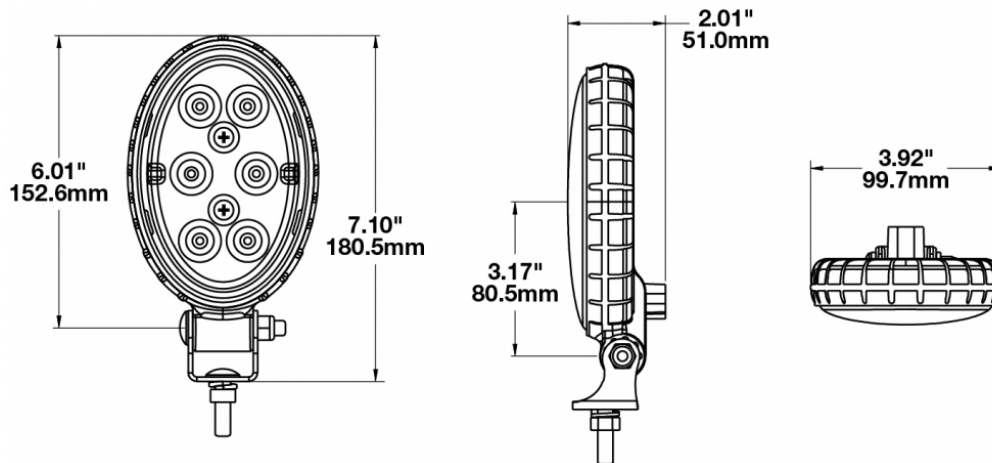

LED Work Lights - Model 771 XD

PRODUCT INFORMATION

Description	12-48V LED Work Light with Spot Beam Pattern
Height	180.34 mm / 7.1 in
Width	99.57 mm / 3.92 in
Depth	51.05 mm / 2.01 in
Shape	Oval
Outer Lens Material	Polycarbonate
Outer Lens Color	Clear
Housing Material	Polycarbonate
Housing Color	Black
Mounting Hardware Description	(x1) 5/16"-18 x 1.00" Mounting Bolt
Mounting Type	Universal Pedestal Mount
Minimum Operating Temperature	-40 °C / -40 °F
Maximum Operating Temperature	65 °C / 149 °F
Connector or Wiring	Integrated 2-Pin Deutsch Weather-Proof Socket (DT04-2P)
Mating Connector	2-Pin Deutsch Weather-Proof Plug (DT06-2S)
Product Weight	0.75 lbs / 0.34 kgs
Shipping Weight	6.65 lbs / 3.02 kgs

PRODUCT DIMENSIONS

ELECTRICAL SPECIFICATIONS

Input Voltage	12-48V DC
Operating Voltage	10-55V DC
Transient Spike Protection	330V Peak @ 1 HZ-100 Pulses
Red Wire	Positive
Black Wire	Negative
Current Draw	1.00A @ 12V DC 0.48A @ 24V DC 0.33A @ 36V DC 0.25A @ 48V DC