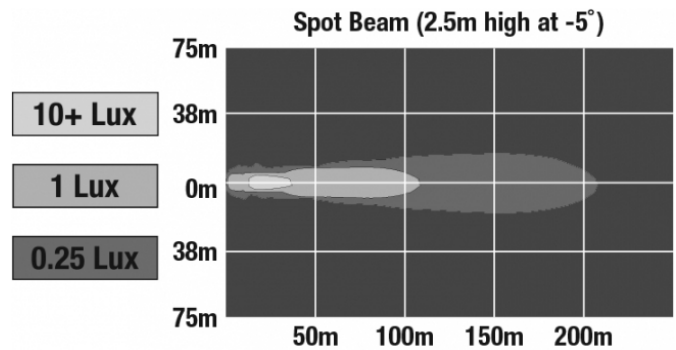

J.W. SPEAKER
Engineered. Lighting. Solutions.

LED Work Lights - Model 771 XD

PHOTOMETRIC SPECIFICATIONS

Raw Lumen Output	900
Effective Lumen Output	700
Nominal LED Color Temperature	5000 K
Beam Pattern(s)	Forward Lighting - Spot