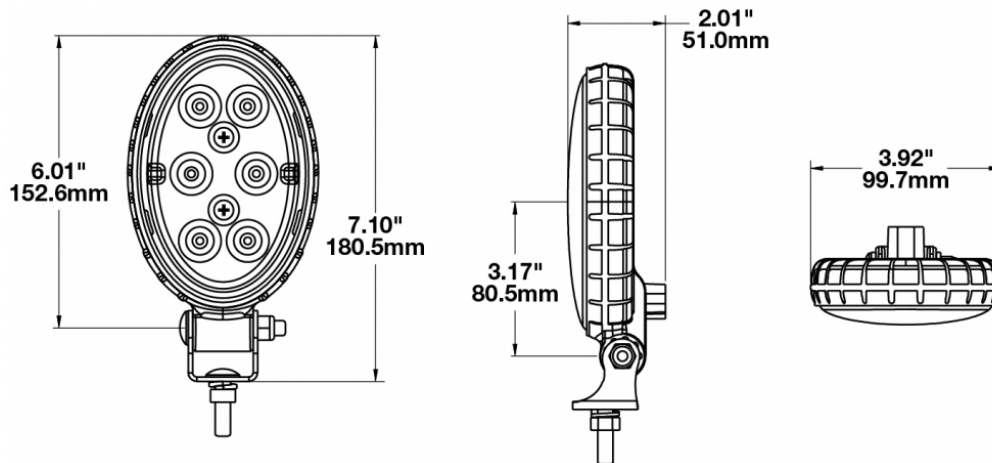

## PRODUCT INFORMATION

<b>Description</b>	12-48V LED Work Light with Spot Beam Pattern
<b>Height</b>	180.34 mm / 7.1 in
<b>Width</b>	99.57 mm / 3.92 in
<b>Depth</b>	51.05 mm / 2.01 in
<b>Shape</b>	Oval
<b>Outer Lens Material</b>	Polycarbonate
<b>Outer Lens Color</b>	Clear
<b>Housing Material</b>	Polycarbonate
<b>Housing Color</b>	Black
<b>Mounting Hardware Description</b>	(x1) 5/16"-18 x 1.00" Mounting Bolt
<b>Mounting Type</b>	Universal Pedestal Mount
<b>Minimum Operating Temperature</b>	-40 °C / -40 °F
<b>Maximum Operating Temperature</b>	65 °C / 149 °F
<b>Connector or Wiring</b>	Integrated 2-Pin Deutsch Weather-Proof Socket (DT04-2P)
<b>Mating Connector</b>	2-Pin Deutsch Weather-Proof Plug (DT06-2S)
<b>Product Weight</b>	0.75 lbs / 0.34 kgs
<b>Shipping Weight</b>	6.65 lbs / 3.02 kgs

## PRODUCT DIMENSIONS