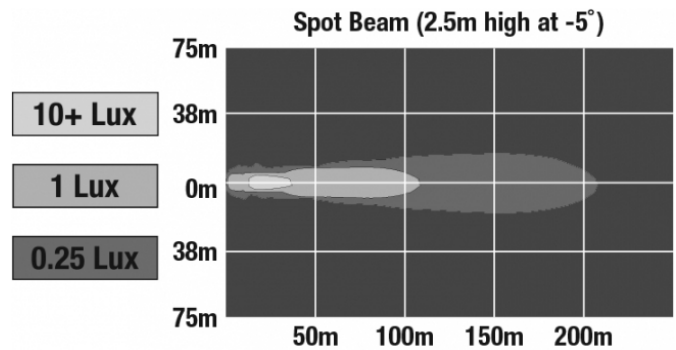

## PRODUCT DIMENSIONS

## PHOTOMETRIC SPECIFICATIONS

Raw Lumen Output	900
Effective Lumen Output	700
Nominal LED Color Temperature	5000 K
Beam Pattern(s)	Forward Lighting - Spot