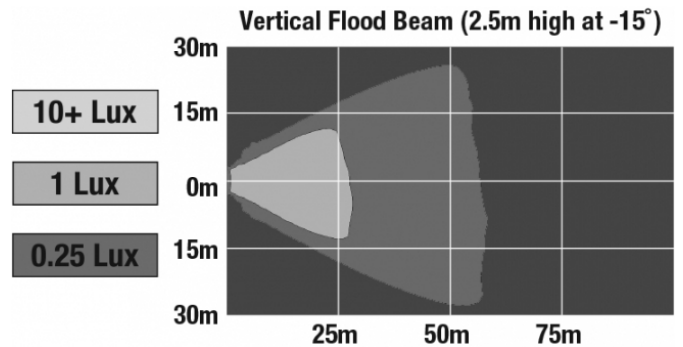

## PHOTOMETRIC SPECIFICATIONS

**Raw Lumen Output** 900  
**Effective Lumen Output** 700  
**Nominal LED Color Temperature** 5000 K  
**Beam Pattern(s)** Forward Lighting - Flood (Vertical)