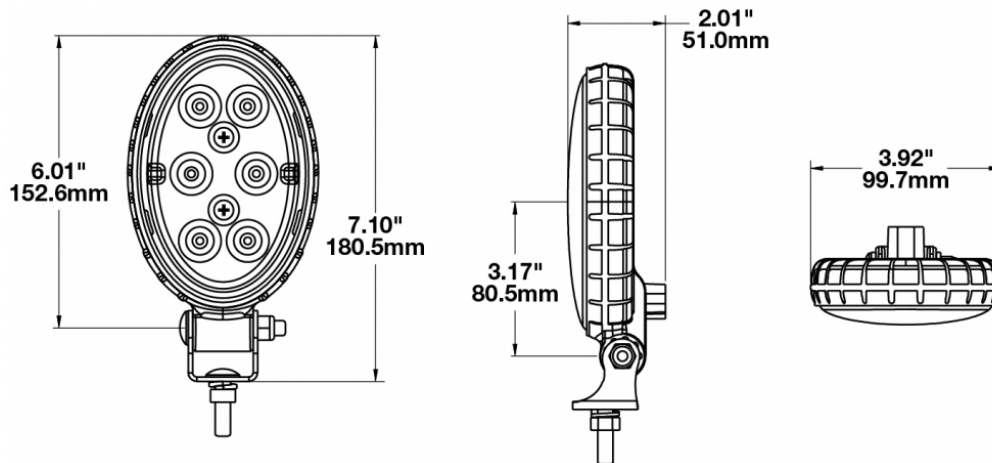

## PRODUCT INFORMATION

---

<b>Description</b>	12-48V LED Work Light with Vertical Flood Beam Pattern
<b>Height</b>	180.34 mm / 7.1 in
<b>Width</b>	99.57 mm / 3.92 in
<b>Depth</b>	51.05 mm / 2.01 in
<b>Shape</b>	Oval
<b>Outer Lens Material</b>	Polycarbonate
<b>Outer Lens Color</b>	Clear
<b>Housing Material</b>	Polycarbonate
<b>Housing Color</b>	Black
<b>Mounting Hardware Description</b>	(x1) 5/16"-18 x 1.00" Mounting Bolt
<b>Mounting Type</b>	Universal Pedestal Mount
<b>Minimum Operating Temperature</b>	-40 °C / -40 °F
<b>Maximum Operating Temperature</b>	65 °C / 149 °F
<b>Connector or Wiring</b>	Integrated 2-Pin Deutsch Weather-Proof Socket (DT04-2P)
<b>Mating Connector</b>	2-Pin Deutsch Weather-Proof Plug (DT06-2S)
<b>Product Weight</b>	0.75 lbs / 0.34 kgs
<b>Shipping Weight</b>	6.65 lbs / 3.02 kgs

## PRODUCT DIMENSIONS