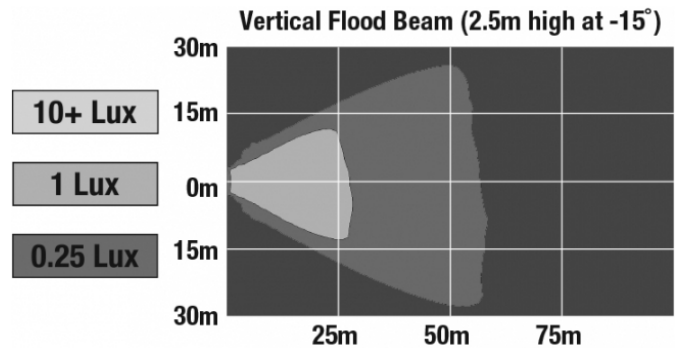

LED Work Lights - Model 771 XD

PRODUCT INFORMATION

Description	12-48V LED Work Light with Vertical Flood Beam Pattern
Height	180.34 mm / 7.1 in
Width	99.57 mm / 3.92 in
Depth	51.05 mm / 2.01 in
Shape	Oval
Outer Lens Material	Polycarbonate
Outer Lens Color	Clear
Housing Material	Polycarbonate
Housing Color	Black
Mounting Hardware Description	(x1) 5/16"-18 x 1.00" Mounting Bolt
Mounting Type	Universal Pedestal Mount
Minimum Operating Temperature	-40 °C / -40 °F
Maximum Operating Temperature	65 °C / 149 °F
Connector or Wiring	Integrated 2-Pin Deutsch Weather-Proof Socket (DT04-2P)
Mating Connector	2-Pin Deutsch Weather-Proof Plug (DT06-2S)
Product Weight	0.75 lbs / 0.34 kgs
Shipping Weight	6.65 lbs / 3.02 kgs

LED Work Lights - Model 771 XD

PHOTOMETRIC SPECIFICATIONS

Raw Lumen Output	900
Effective Lumen Output	700
Nominal LED Color Temperature	5000 K
Beam Pattern(s)	Forward Lighting - Flood (Vertical)

APPLICATIONS