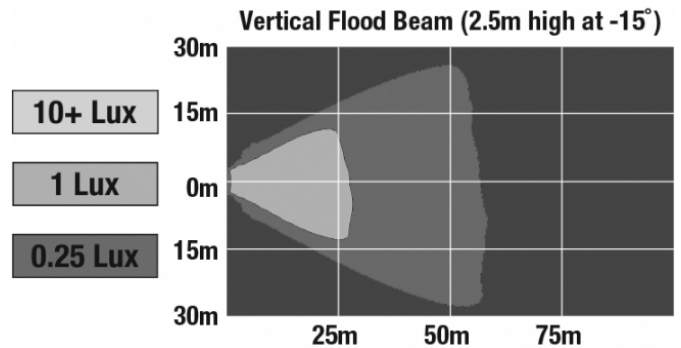

## PRODUCT DIMENSIONS

## PHOTOMETRIC SPECIFICATIONS

<b>Raw Lumen Output</b>	900
<b>Effective Lumen Output</b>	700
<b>Nominal LED Color Temperature</b>	5000 K
<b>Beam Pattern(s)</b>	Forward Lighting - Flood (Vertical)