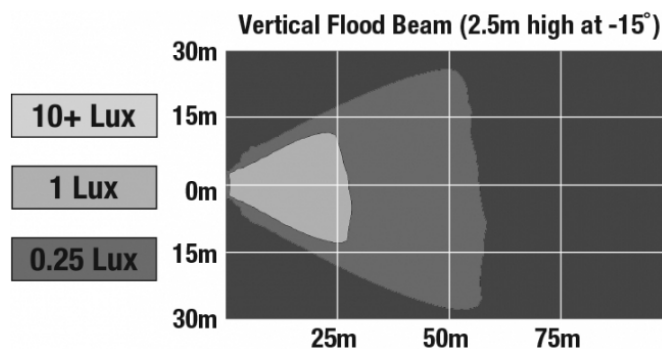

CISPR 22

IEC IP67

UL Recognized

CISPR 12

Eco Friendly

Tested to ECE Reg. 10
(Radiated Emissions only)

PHOTOMETRIC SPECIFICATIONS

Raw Lumen Output 900
Effective Lumen Output 700
Nominal LED Color Temperature 5000 K
Beam Pattern(s) Forward Lighting - Flood (Vertical)