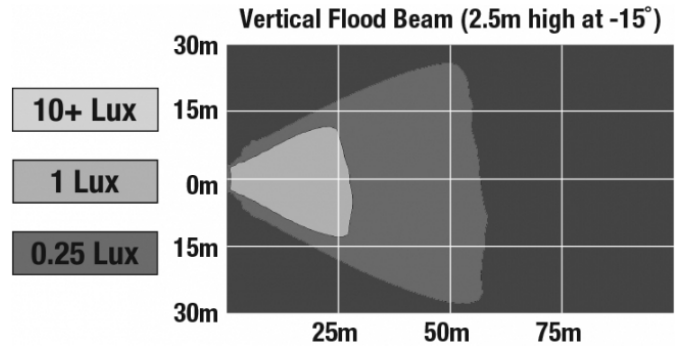

## PHOTOMETRIC SPECIFICATIONS

**Raw Lumen Output** 900  
**Effective Lumen Output** 700  
**Nominal LED Color Temperature** 5000 K  
**Beam Pattern(s)** Forward Lighting - Flood (Vertical)