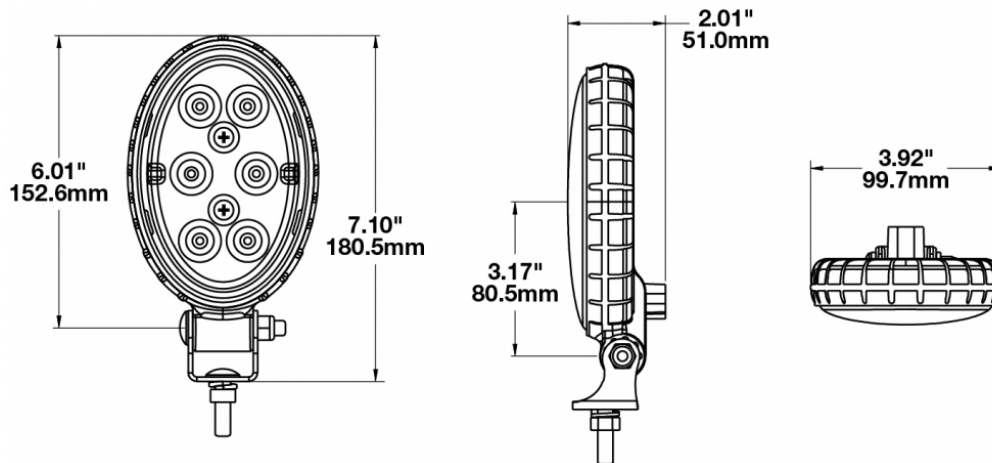

LED Work Lights - Model 771 XD

PRODUCT INFORMATION

Description	12-48V LED Work Light with Vertical Flood Beam Pattern
Height	180.34 mm / 7.1 in
Width	99.57 mm / 3.92 in
Depth	51.05 mm / 2.01 in
Shape	Oval
Outer Lens Material	Polycarbonate
Outer Lens Color	Clear
Housing Material	Polycarbonate
Housing Color	Black
Mounting Hardware Description	(x1) 5/16"-18 x 1.00" Mounting Bolt
Mounting Type	Universal Pedestal Mount
Minimum Operating Temperature	-40 °C / -40 °F
Maximum Operating Temperature	65 °C / 149 °F
Connector or Wiring	Integrated 2-Pin Deutsch Weather-Proof Socket (DT04-2P)
Mating Connector	2-Pin Deutsch Weather-Proof Plug (DT06-2S)
Product Weight	0.75 lbs / 0.34 kgs
Shipping Weight	6.65 lbs / 3.02 kgs

PRODUCT DIMENSIONS

ELECTRICAL SPECIFICATIONS

Input Voltage	12-48V DC
Operating Voltage	10-55V DC
Transient Spike Protection	330V Peak @ 1 HZ-100 Pulses
Red Wire	Positive
Black Wire	Negative
Current Draw	1.00A @ 12V DC 0.48A @ 24V DC 0.33A @ 36V DC 0.25A @ 48V DC

LED Work Lights - Model 771 XD

PHOTOMETRIC SPECIFICATIONS

Raw Lumen Output	900
Effective Lumen Output	700
Nominal LED Color Temperature	5000 K
Beam Pattern(s)	Forward Lighting - Flood (Vertical)

APPLICATIONS