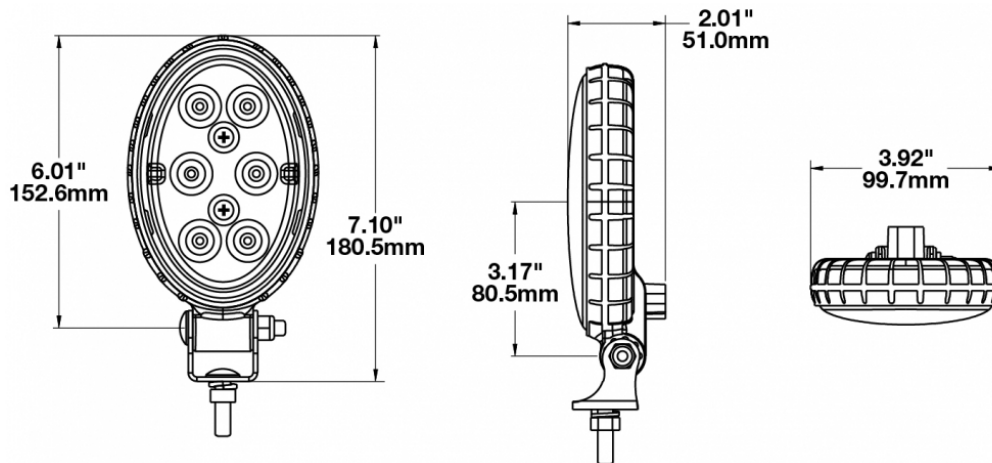

## PRODUCT INFORMATION

---

<b>Description</b>	12-48V LED Work Light with Flood Beam Pattern
<b>Height</b>	180.34 mm / 7.1 in
<b>Width</b>	99.57 mm / 3.92 in
<b>Depth</b>	51.05 mm / 2.01 in
<b>Shape</b>	Oval
<b>Outer Lens Material</b>	Polycarbonate
<b>Outer Lens Color</b>	Clear
<b>Housing Material</b>	Polycarbonate
<b>Housing Color</b>	Black
<b>Mounting Hardware Description</b>	(x1) 5/16"-18 x 1.00" Mounting Bolt
<b>Mounting Type</b>	Universal Pedestal Mount
<b>Minimum Operating Temperature</b>	-40 °C / -40 °F
<b>Maximum Operating Temperature</b>	65 °C / 149 °F
<b>Connector or Wiring</b>	Integrated 2-Pin Deutsch Weather-Proof Socket (DT04-2P)
<b>Mating Connector</b>	2-Pin Deutsch Weather-Proof Plug (DT06-2S)
<b>Product Weight</b>	0.75 lbs / 0.34 kgs
<b>Shipping Weight</b>	6.65 lbs / 3.02 kgs

## PRODUCT DIMENSIONS