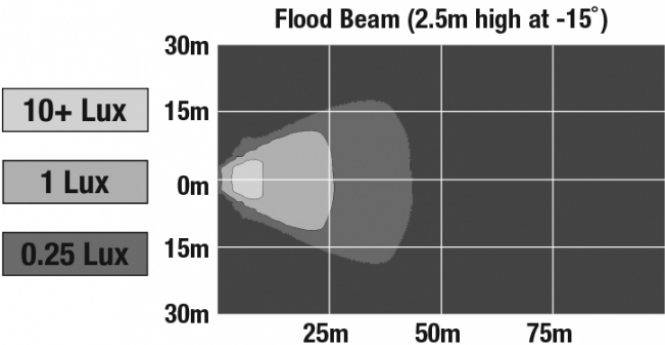

LED Work Light - Model 771 XD

PRODUCT INFORMATION

Description	12-48V LED Work Light with Flood Beam Pattern
Height	180.34 mm / 7.1 in
Width	99.57 mm / 3.92 in
Depth	51.05 mm / 2.01 in
Shape	Oval
Outer Lens Material	Polycarbonate
Outer Lens Color	Clear
Housing Material	Polycarbonate
Housing Color	Black
Mounting Hardware Description	(x1) 5/16"-18 x 1.00" Mounting Bolt
Mounting Type	Universal Pedestal Mount
Minimum Operating Temperature	-40 °C / -40 °F
Maximum Operating Temperature	65 °C / 149 °F
Connector or Wiring	Integrated 2-Pin Deutsch Weather-Proof Socket (DT04-2P)
Mating Connector	2-Pin Deutsch Weather-Proof Plug (DT06-2S)
Product Weight	0.84 lbs / 0.38 kgs

CISPR 12
Eco Friendly
Tested to ECE Reg. 10
(Radiated Emissions only)

PHOTOMETRIC SPECIFICATIONS

Raw Lumen Output 900
Effective Lumen Output 700
Nominal LED Color Temperature 5000 K
Beam Pattern(s) Forward Lighting - Flood (Standard)