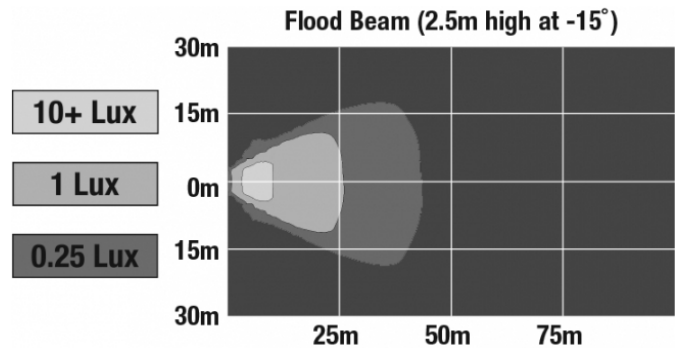

J.W. SPEAKER
Engineered. Lighting. Solutions.

LED Work Lights - Model 771 XD

PHOTOMETRIC SPECIFICATIONS

Raw Lumen Output	900
Effective Lumen Output	700
Nominal LED Color Temperature	5000 K
Beam Pattern(s)	Forward Lighting - Flood (Standard)