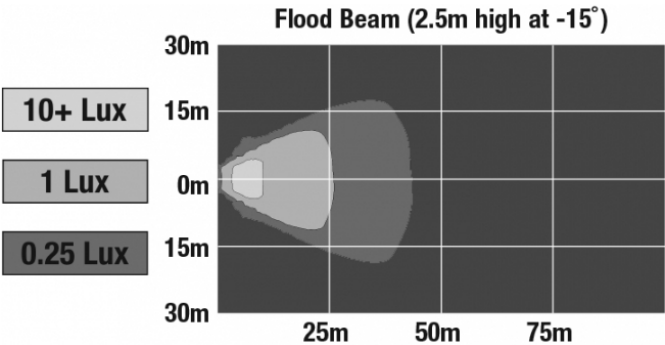

CISPR 22

IEC IP67

UL Recognized

CISPR 12

Eco Friendly

Tested to ECE Reg. 10
(Radiated Emissions only)

PHOTOMETRIC SPECIFICATIONS

- Raw Lumen Output** 900
- Effective Lumen Output** 700
- Nominal LED Color Temperature** 5000 K
- Beam Pattern(s)** Forward Lighting - Flood (Standard)