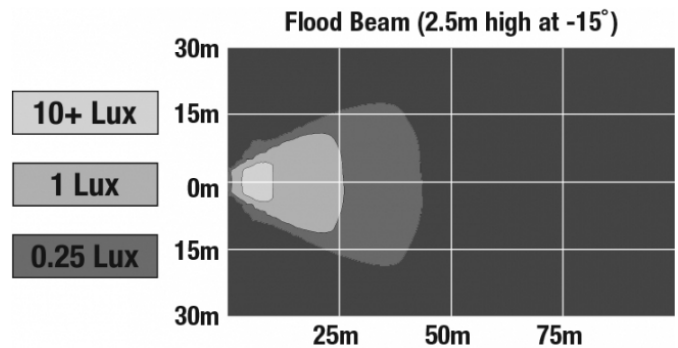

## PHOTOMETRIC SPECIFICATIONS

**Raw Lumen Output** 900  
**Effective Lumen Output** 700  
**Nominal LED Color Temperature** 5000 K  
**Beam Pattern(s)** Forward Lighting - Flood (Standard)