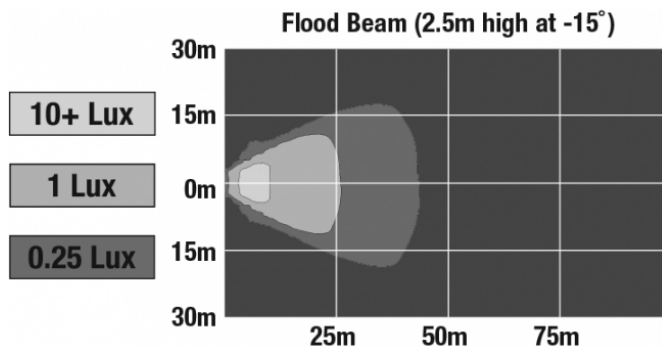

## PHOTOMETRIC SPECIFICATIONS

**Raw Lumen Output** 900  
**Effective Lumen Output** 700  
**Nominal LED Color Temperature** 5000 K  
**Beam Pattern(s)** Forward Lighting - Flood (Standard)