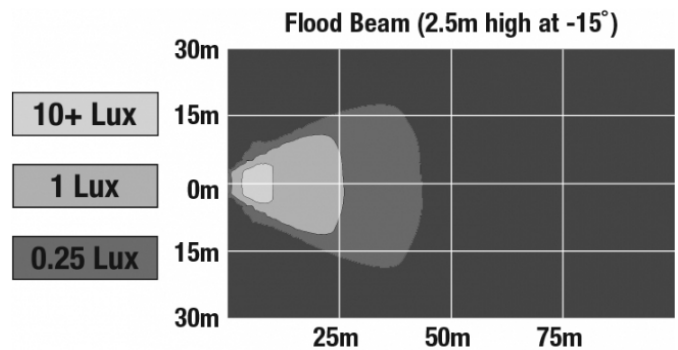

LED Work Lights - Model 771 XD

PHOTOMETRIC SPECIFICATIONS

Raw Lumen Output	900
Effective Lumen Output	700
Nominal LED Color Temperature	5000 K
Beam Pattern(s)	Forward Lighting - Flood (Standard)

APPLICATIONS