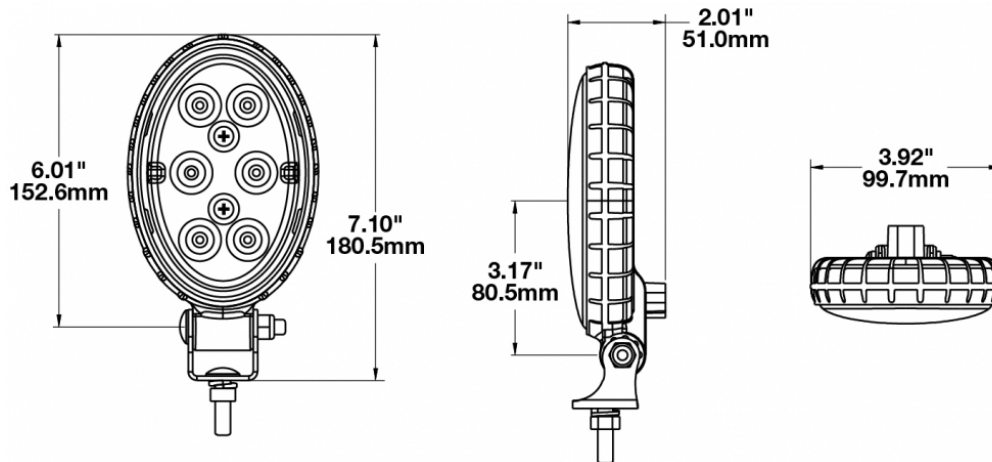

## PRODUCT INFORMATION

<b>Description</b>	12-48V LED Work Light with Flood Beam Pattern
<b>Height</b>	180.34 mm / 7.1 in
<b>Width</b>	99.57 mm / 3.92 in
<b>Depth</b>	51.05 mm / 2.01 in
<b>Shape</b>	Oval
<b>Outer Lens Material</b>	Polycarbonate
<b>Outer Lens Color</b>	Clear
<b>Housing Material</b>	Polycarbonate
<b>Housing Color</b>	Black
<b>Mounting Hardware Description</b>	(x1) 5/16"-18 x 1.00" Mounting Bolt
<b>Mounting Type</b>	Universal Pedestal Mount
<b>Minimum Operating Temperature</b>	-40 °C / -40 °F
<b>Maximum Operating Temperature</b>	65 °C / 149 °F
<b>Connector or Wiring</b>	Integrated 2-Pin Deutsch Weather-Proof Socket (DT04-2P)
<b>Mating Connector</b>	2-Pin Deutsch Weather-Proof Plug (DT06-2S)
<b>Product Weight</b>	0.75 lbs / 0.34 kgs
<b>Shipping Weight</b>	6.65 lbs / 3.02 kgs

## PRODUCT DIMENSIONS