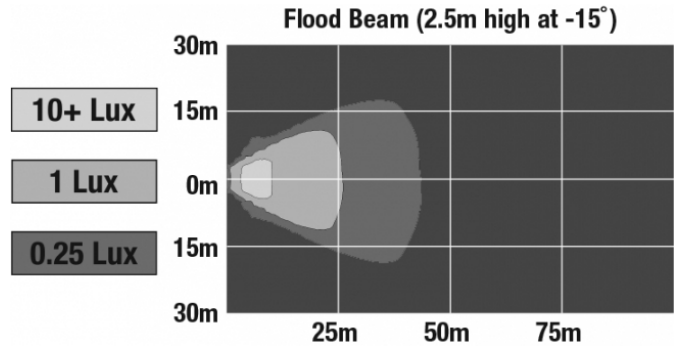

## PHOTOMETRIC SPECIFICATIONS

- Raw Lumen Output** 900
- Effective Lumen Output** 700
- Nominal LED Color Temperature** 5000 K
- Beam Pattern(s)** Forward Lighting - Flood (Standard)