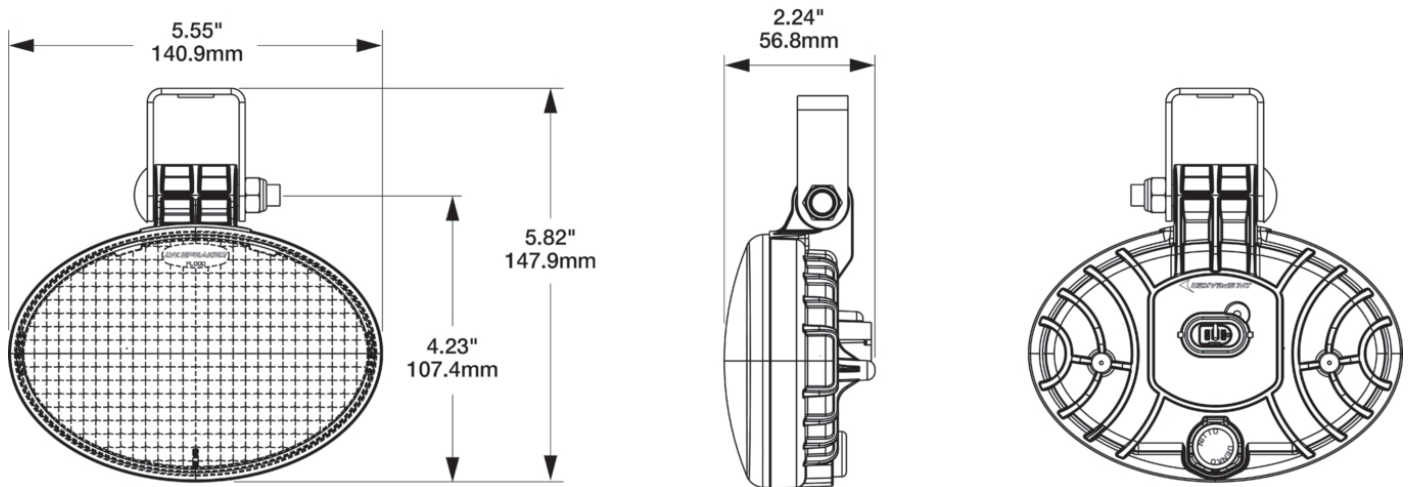

## PRODUCT INFORMATION

---

<b>Description</b>	12V LED John Deere Work Light - Direct Replacement for AXE45388 & AXE43722
<b>Height</b>	136.00 mm / 5.35 in
<b>Width</b>	141.00 mm / 5.55 in
<b>Depth</b>	57.00 mm / 2.24 in
<b>Shape</b>	Oval
<b>Outer Lens Material</b>	Polycarbonate
<b>Outer Lens Color</b>	Clear
<b>Housing Material</b>	Polycarbonate
<b>Housing Color</b>	Black
<b>Mounting Hardware Description</b>	(x1)
<b>Mounting Type</b>	Universal Pedestal Mount
<b>Minimum Operating Temperature</b>	-40 °C / -40 °F
<b>Maximum Operating Temperature</b>	65 °C / 149 °F
<b>Connector or Wiring</b>	Integrated 2-Pin Packard Socket
<b>Mating Connector</b>	2-Pin Packard (12124817)
<b>Product Weight</b>	0.70 lbs / 0.32 kgs
<b>Shipping Weight</b>	7.50 lbs / 3.4 kgs

## PRODUCT DIMENSIONS