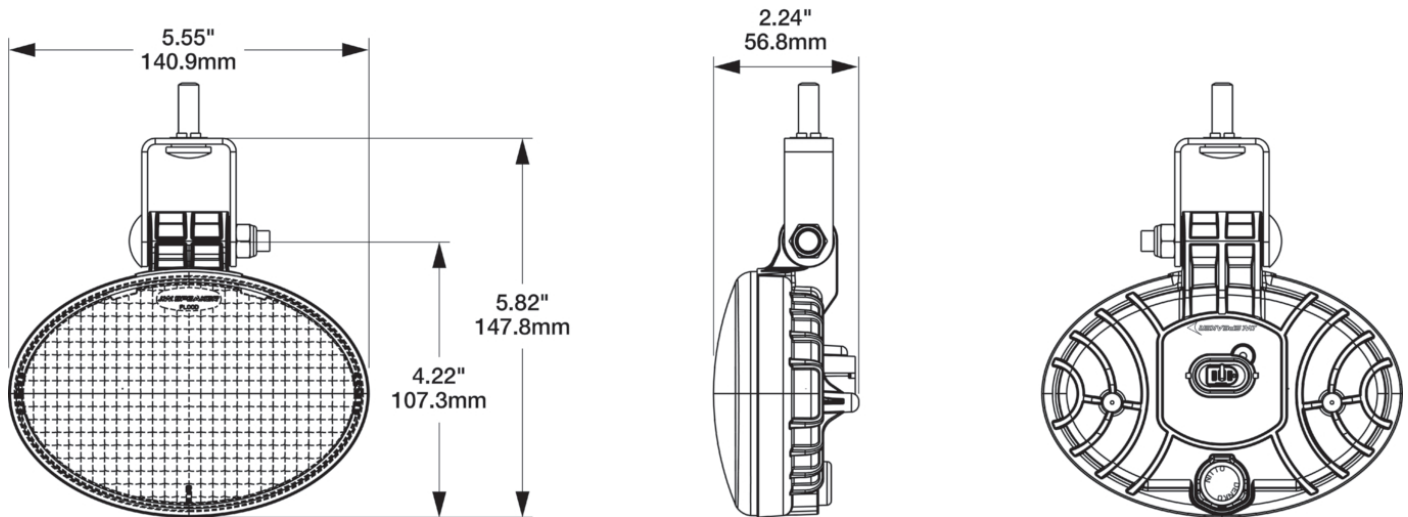

## PRODUCT INFORMATION

<b>Description</b>	12V LED John Deere Work Light - Direct Replacement for AXE16947, AH207789 & AXE40244
<b>Height</b>	136.00 mm / 5.35 in
<b>Width</b>	141.00 mm / 5.55 in
<b>Depth</b>	57.00 mm / 2.24 in
<b>Shape</b>	Oval
<b>Outer Lens Material</b>	Polycarbonate
<b>Outer Lens Color</b>	Clear
<b>Housing Material</b>	Polycarbonate
<b>Housing Color</b>	Black
<b>Mounting Hardware Description</b>	(x1) M8-25 x 1.25"
<b>Mounting Type</b>	Universal Pedestal Mount
<b>Minimum Operating Temperature</b>	-40 °C / -40 °F
<b>Maximum Operating Temperature</b>	65 °C / 149 °F
<b>Connector or Wiring</b>	Integrated 2-Pin Packard Socket
<b>Mating Connector</b>	2-Pin Packard (12124817)
<b>Product Weight</b>	0.70 lbs / 0.32 kgs
<b>Shipping Weight</b>	7.50 lbs / 3.4 kgs

## PRODUCT DIMENSIONS