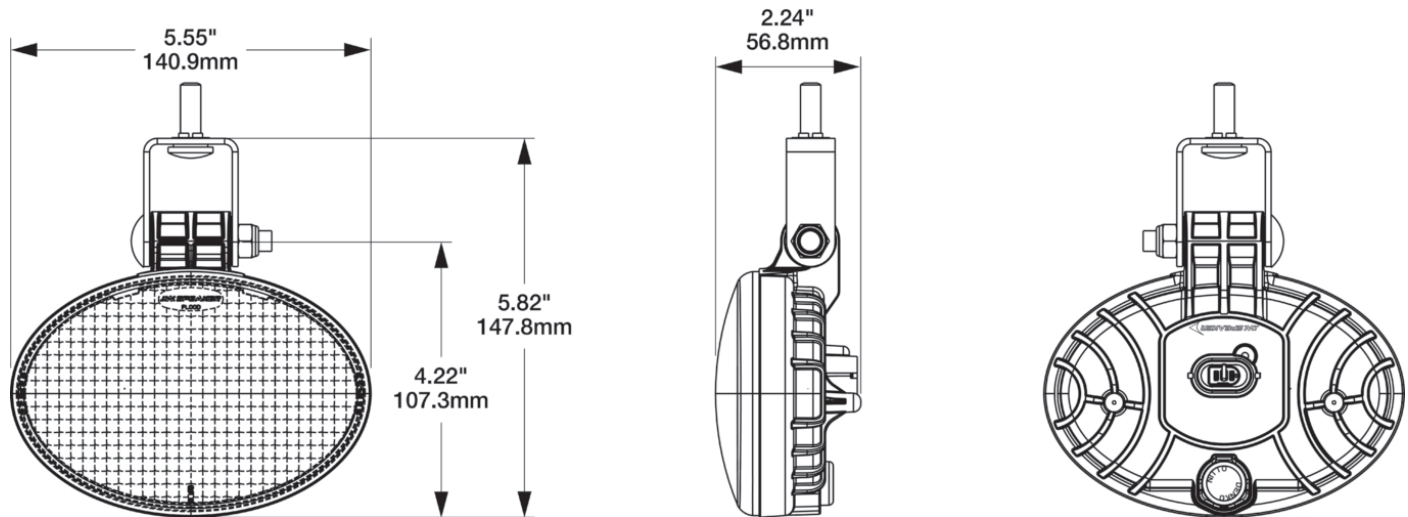

## PRODUCT INFORMATION

<b>Description</b>	12V LED John Deere Work Light - Direct Replacement for AXE16947, AH207789 & AXE40244
<b>Height</b>	136.00 mm / 5.35 in
<b>Width</b>	141.00 mm / 5.55 in
<b>Depth</b>	57.00 mm / 2.24 in
<b>Shape</b>	Oval
<b>Outer Lens Material</b>	Polycarbonate
<b>Outer Lens Color</b>	Clear
<b>Housing Material</b>	Polycarbonate
<b>Housing Color</b>	Black
<b>Mounting Hardware Description</b>	(x1) M8-25 x 1.25"
<b>Mounting Type</b>	Universal Pedestal Mount
<b>Minimum Operating Temperature</b>	-40 °C / -40 °F
<b>Maximum Operating Temperature</b>	65 °C / 149 °F
<b>Connector or Wiring</b>	Integrated 2-Pin Packard Socket
<b>Mating Connector</b>	2-Pin Packard (12124817)
<b>Product Weight</b>	0.70 lbs / 0.32 kgs
<b>Shipping Weight</b>	7.50 lbs / 3.4 kgs

## PRODUCT DIMENSIONS