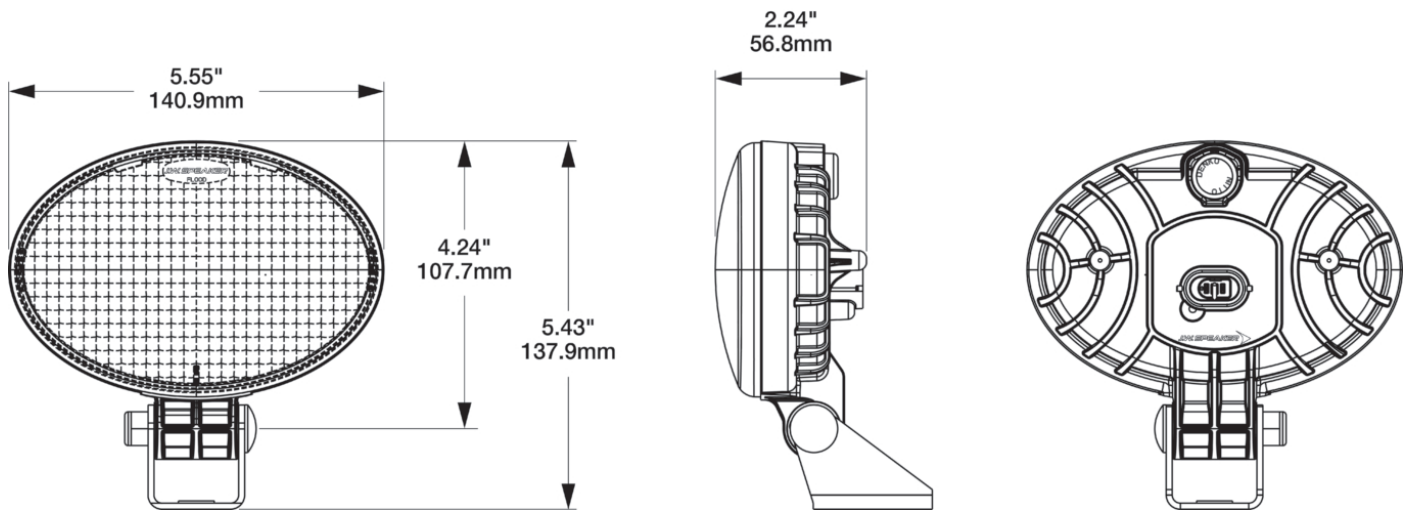

## PRODUCT INFORMATION

<b>Description</b>	12V LED John Deere Work Light - Direct Replacement for RE198622 & RE198623
<b>Height</b>	136.00 mm / 5.35 in
<b>Width</b>	141.00 mm / 5.55 in
<b>Depth</b>	57.00 mm / 2.24 in
<b>Shape</b>	Oval
<b>Outer Lens Material</b>	Polycarbonate
<b>Outer Lens Color</b>	Clear
<b>Housing Material</b>	Polycarbonate
<b>Housing Color</b>	Black
<b>Mounting Hardware Description</b>	(x1)
<b>Mounting Type</b>	Universal Pedestal Mount
<b>Minimum Operating Temperature</b>	-40 °C / -40 °F
<b>Maximum Operating Temperature</b>	65 °C / 149 °F
<b>Connector or Wiring</b>	Integrated 2-Pin Packard Socket
<b>Mating Connector</b>	2-Pin Packard (12124817)
<b>Product Weight</b>	0.70 lbs / 0.32 kgs
<b>Shipping Weight</b>	7.50 lbs / 3.4 kgs

## PRODUCT DIMENSIONS