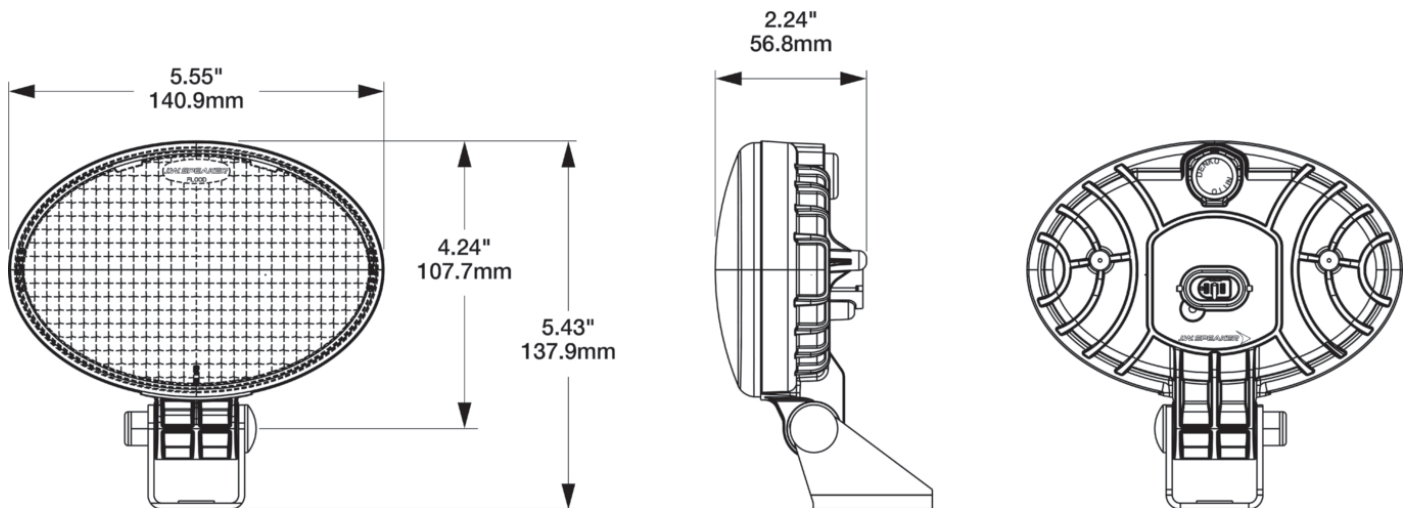

LED Work Lights - Model 770

PRODUCT DIMENSIONS

ELECTRICAL SPECIFICATIONS

Input Voltage	12V DC
Operating Voltage	9-16V DC
Current Draw	0.780A @ 12V DC (Worklamp)

REGULATORY STANDARDS COMPLIANCE

IEC IP67

IEC IP69K

Print date: 2026-06-23

© 2026 J.W. Speaker Corporation • Germantown, WI U.S.A.
www.jwspeaker.com • speaker@jwspeaker.com • 262.251.6660