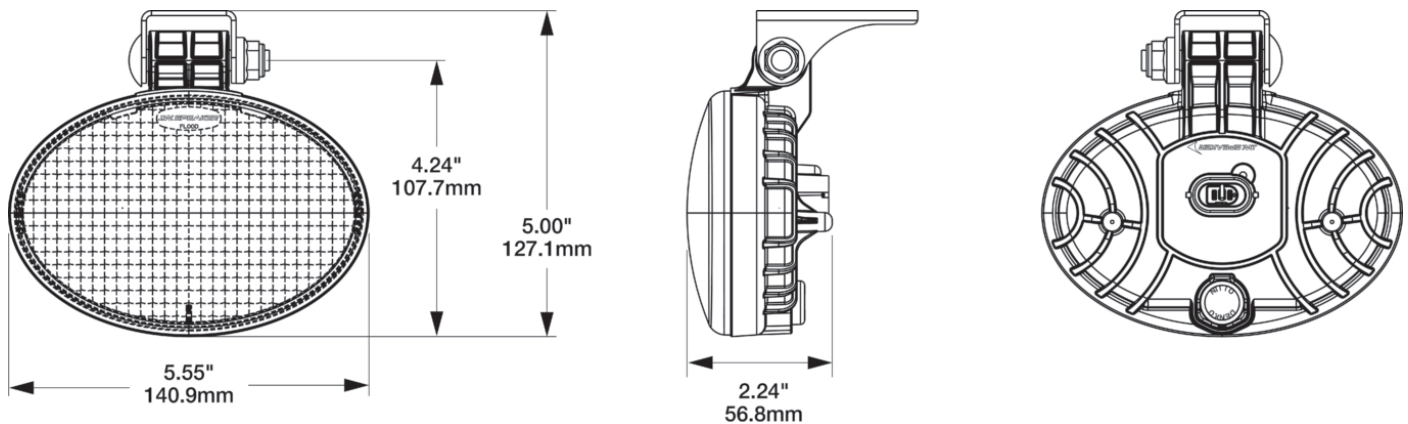

## PRODUCT INFORMATION

<b>Description</b>	12V LED CNH Work Light - Direct Replacement for 84520928 & 84564892
<b>Height</b>	136.00 mm / 5.35 in
<b>Width</b>	141.00 mm / 5.55 in
<b>Depth</b>	57.00 mm / 2.24 in
<b>Shape</b>	Oval
<b>Outer Lens Material</b>	Polycarbonate
<b>Outer Lens Color</b>	Clear
<b>Housing Material</b>	Polycarbonate
<b>Housing Color</b>	Black
<b>Mounting Hardware Description</b>	(x1)
<b>Mounting Type</b>	Universal Pedestal Mount
<b>Minimum Operating Temperature</b>	-40 °C / -40 °F
<b>Maximum Operating Temperature</b>	65 °C / 149 °F
<b>Connector or Wiring</b>	Integrated 2-Pin Packard Socket
<b>Mating Connector</b>	2-Pin Packard (12124817)
<b>Product Weight</b>	0.58 lbs / 0.26 kgs
<b>Shipping Weight</b>	6.34 lbs / 2.88 kgs

## PRODUCT DIMENSIONS