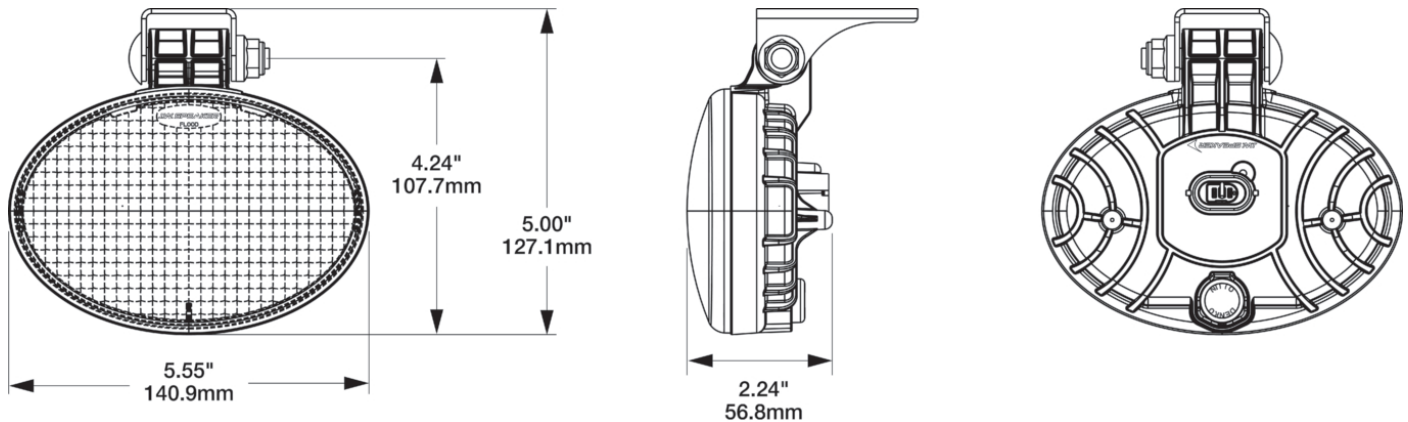

## PRODUCT INFORMATION

---

<b>Description</b>	12V LED CNH Work Light - Direct Replacement for 84520928 & 84564892
<b>Height</b>	136.00 mm / 5.35 in
<b>Width</b>	141.00 mm / 5.55 in
<b>Depth</b>	57.00 mm / 2.24 in
<b>Shape</b>	Oval
<b>Outer Lens Material</b>	Polycarbonate
<b>Outer Lens Color</b>	Clear
<b>Housing Material</b>	Polycarbonate
<b>Housing Color</b>	Black
<b>Mounting Hardware Description</b>	(x1)
<b>Mounting Type</b>	Universal Pedestal Mount
<b>Minimum Operating Temperature</b>	-40 °C / -40 °F
<b>Maximum Operating Temperature</b>	65 °C / 149 °F
<b>Connector or Wiring</b>	Integrated 2-Pin Packard Socket
<b>Mating Connector</b>	2-Pin Packard (12124817)
<b>Product Weight</b>	0.58 lbs / 0.26 kgs
<b>Shipping Weight</b>	6.34 lbs / 2.88 kgs

## PRODUCT DIMENSIONS