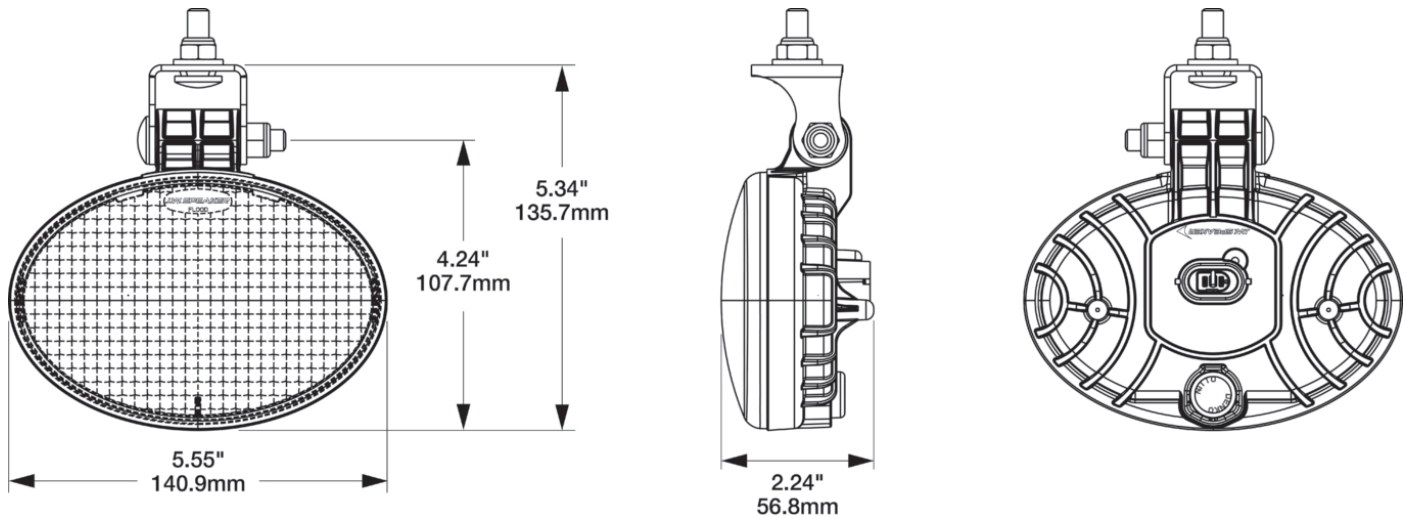

LED Work Lights - Model 770

PRODUCT DIMENSIONS

ELECTRICAL SPECIFICATIONS

Input Voltage	12V DC
Operating Voltage	9-16V DC
Current Draw	0.780A @ 12V DC (Worklamp)

REGULATORY STANDARDS COMPLIANCE

IEC IP67

IEC IP69K

Print date: 2026-06-02

© 2026 J.W. Speaker Corporation • Germantown, WI U.S.A.
www.jwspeaker.com • speaker@jwspeaker.com • 262.251.6660