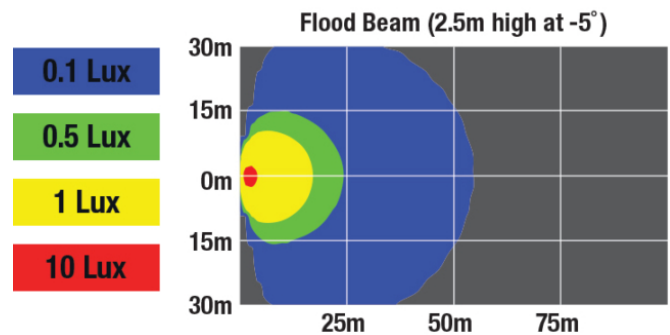

LED Work Lights - Model 770

PHOTOMETRIC SPECIFICATIONS

Raw Lumen Output	1930
Effective Lumen Output	845
Candela Output	310
Beam Pattern(s)	Forward Lighting - Flood (Standard)