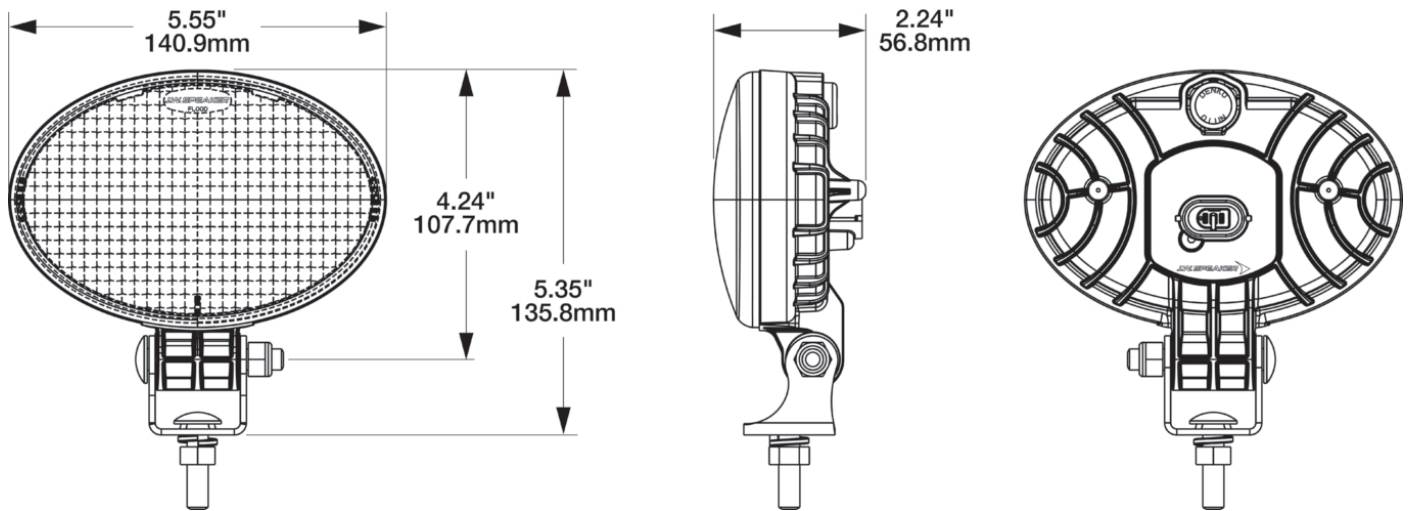

## PRODUCT INFORMATION

<b>Description</b>	12V LED Work Light with Flood Beam Pattern with Pendant Mount
<b>Height</b>	135.80 mm / 5.35 in
<b>Width</b>	140.90 mm / 5.55 in
<b>Depth</b>	56.80 mm / 2.24 in
<b>Shape</b>	Oval
<b>Outer Lens Material</b>	Polycarbonate
<b>Outer Lens Color</b>	Clear
<b>Housing Material</b>	Polycarbonate
<b>Housing Color</b>	Black
<b>Mounting Hardware Description</b>	(x1) 5/16"-18 x 1.25" Mounting Bolt
<b>Mounting Type</b>	Universal Pedestal Mount
<b>Minimum Operating Temperature</b>	-40 °C / -40 °F
<b>Maximum Operating Temperature</b>	65 °C / 149 °F
<b>Connector or Wiring</b>	Integrated 2-Pin Packard Socket
<b>Mating Connector</b>	2-Pin Packard (12124817)
<b>Product Weight</b>	0.37 lbs / 0.17 kgs
<b>Shipping Weight</b>	0.52 lbs / 0.24 kgs

## PRODUCT DIMENSIONS