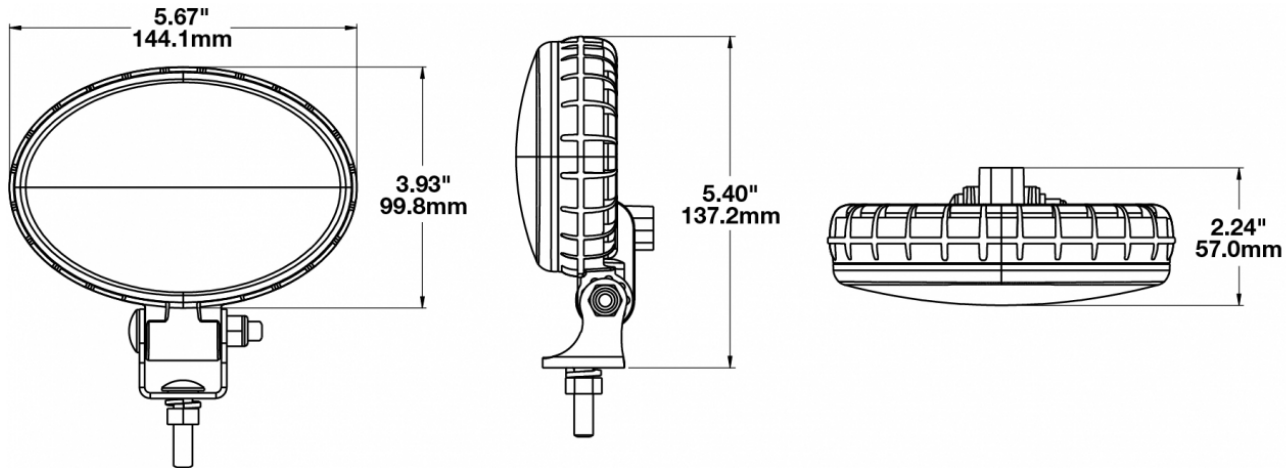

## PRODUCT INFORMATION

---

<b>Description</b>	12-48V LED Work Light with Flood Beam Pattern & PE12015792 Connector
<b>Height</b>	137.16 mm / 5.4 in
<b>Width</b>	144.02 mm / 5.67 in
<b>Depth</b>	56.90 mm / 2.24 in
<b>Shape</b>	Oval
<b>Outer Lens Material</b>	Polycarbonate
<b>Outer Lens Color</b>	Clear
<b>Housing Material</b>	Polycarbonate
<b>Housing Color</b>	Black
<b>Mounting Hardware Description</b>	(x1) 5/16"-18 x 1.25" Mounting Bolt
<b>Mounting Type</b>	Universal Pedestal Mount
<b>Minimum Operating Temperature</b>	-40 °C / -40 °F
<b>Maximum Operating Temperature</b>	65 °C / 149 °F
<b>Connector or Wiring</b>	PE12015792 Connector
<b>Mating Connector</b>	2-Pin Deutsch Weather-Proof Plug (DT06-2S)
<b>Product Weight</b>	0.89 lbs / 0.4 kgs
<b>Shipping Weight</b>	1.40 lbs / 0.64 kgs

## PRODUCT DIMENSIONS