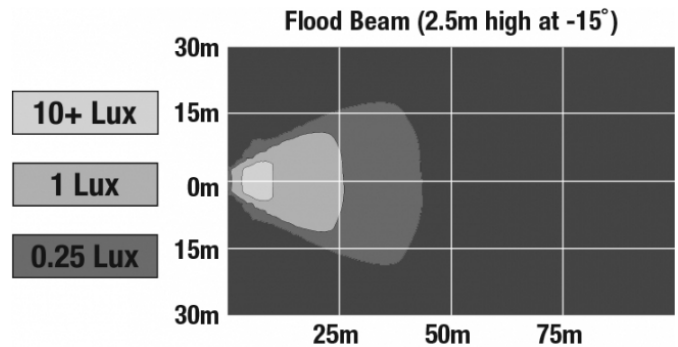

## PHOTOMETRIC SPECIFICATIONS

<b>Raw Lumen Output</b>	900
<b>Effective Lumen Output</b>	700
<b>Nominal LED Color Temperature</b>	5000 K
<b>Beam Pattern(s)</b>	Forward Lighting - Flood (Standard)