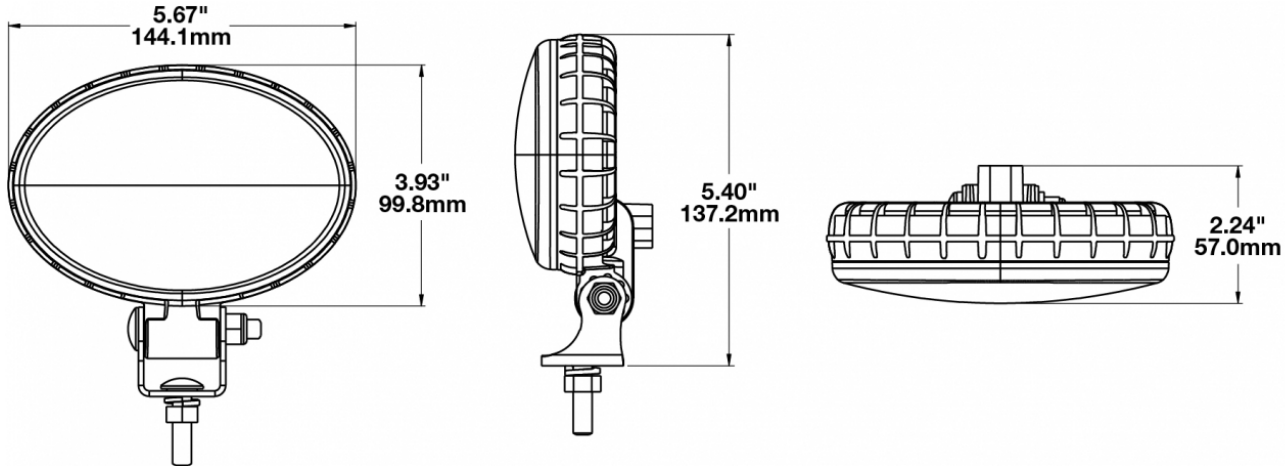

LED Work Lights - Model 770 XD

PRODUCT INFORMATION

Description	12-48V LED Work Light with Flood Beam Pattern & PE12015792 Connector
Height	137.16 mm / 5.4 in
Width	144.02 mm / 5.67 in
Depth	56.90 mm / 2.24 in
Shape	Oval
Outer Lens Material	Polycarbonate
Outer Lens Color	Clear
Housing Material	Polycarbonate
Housing Color	Black
Mounting Hardware Description	(x1) 5/16"-18 x 1.25" Mounting Bolt
Mounting Type	Universal Pedestal Mount
Minimum Operating Temperature	-40 °C / -40 °F
Maximum Operating Temperature	65 °C / 149 °F
Connector or Wiring	PE12015792 Connector
Mating Connector	2-Pin Deutsch Weather-Proof Plug (DT06-2S)
Product Weight	0.89 lbs / 0.4 kgs
Shipping Weight	1.40 lbs / 0.64 kgs

PRODUCT DIMENSIONS

ELECTRICAL SPECIFICATIONS

Input Voltage	12-48V DC
Operating Voltage	10-55V DC
Transient Spike Protection	330V Peak @ 1 HZ-100 Pulses
Red Wire	Positive
Black Wire	Negative
Current Draw	1A @ 12V DC 0.48A @ 24V DC 0.32A @ 36V DC 0.25A @ 48V DC