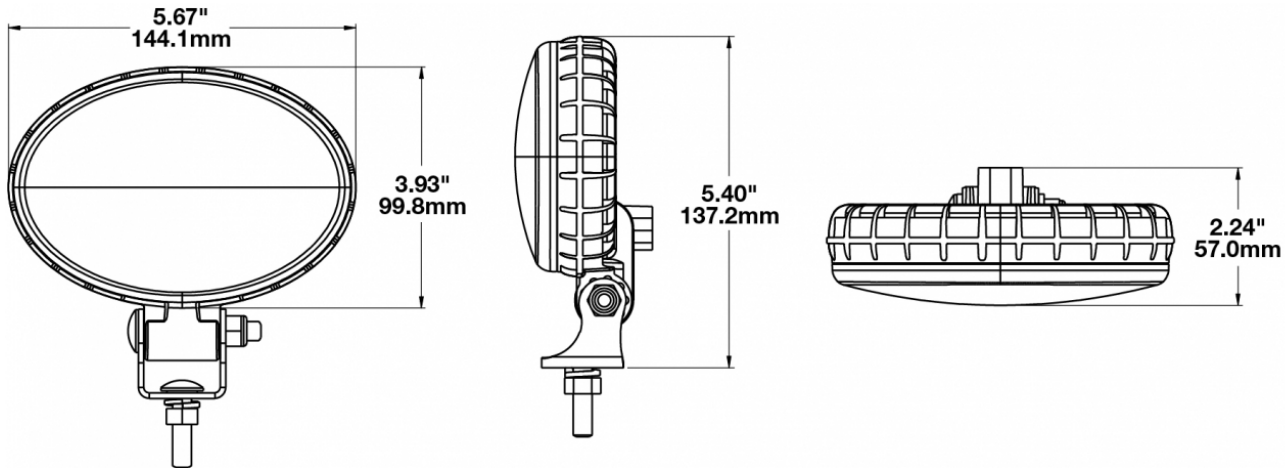

LED Work Lights - Model 770 XD

PRODUCT INFORMATION

Description	12-48V LED Work Light with Flood Beam Pattern & PE12015792 Connector
Height	137.16 mm / 5.4 in
Width	144.02 mm / 5.67 in
Depth	56.90 mm / 2.24 in
Shape	Oval
Outer Lens Material	Polycarbonate
Outer Lens Color	Clear
Housing Material	Polycarbonate
Housing Color	Black
Mounting Hardware Description	(x1) 5/16"-18 x 1.25" Mounting Bolt
Mounting Type	Universal Pedestal Mount
Minimum Operating Temperature	-40 °C / -40 °F
Maximum Operating Temperature	65 °C / 149 °F
Connector or Wiring	PE12015792 Connector
Mating Connector	2-Pin Deutsch Weather-Proof Plug (DT06-2S)
Product Weight	0.89 lbs / 0.4 kgs
Shipping Weight	1.40 lbs / 0.64 kgs

PRODUCT DIMENSIONS

ELECTRICAL SPECIFICATIONS

Input Voltage	12-48V DC
Operating Voltage	10-55V DC
Transient Spike Protection	330V Peak @ 1 HZ-100 Pulses
Red Wire	Positive
Black Wire	Negative
Current Draw	1A @ 12V DC 0.48A @ 24V DC 0.32A @ 36V DC 0.25A @ 48V DC