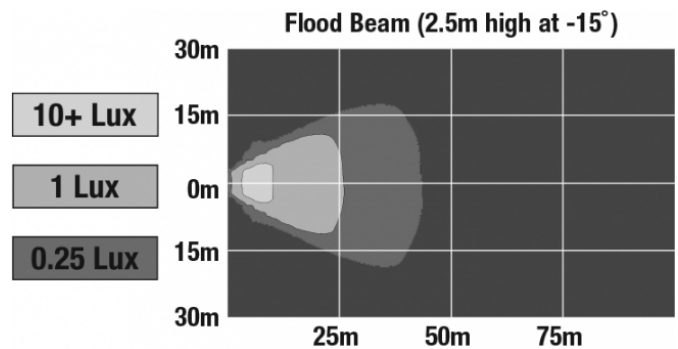

## PHOTOMETRIC SPECIFICATIONS

<b>Raw Lumen Output</b>	900
<b>Effective Lumen Output</b>	700
<b>Nominal LED Color Temperature</b>	5000 K
<b>Beam Pattern(s)</b>	Forward Lighting - Flood (Standard)