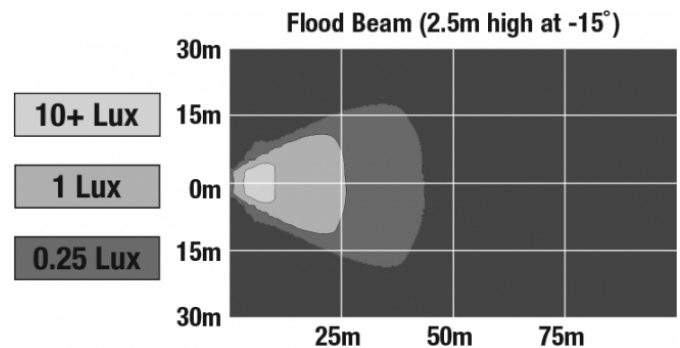

Raw Lumen Output	900
Effective Lumen Output	700
Nominal LED Color Temperature	5000 K
Beam Pattern(s)	Forward Lighting - Flood (Standard)

APPLICATIONS

Print date: 2024-11-08

© 2024 J.W. Speaker Corporation • Germantown, WI U.S.A.
www.jwspeaker.com • speaker@jwspeaker.com • 262.251.6660