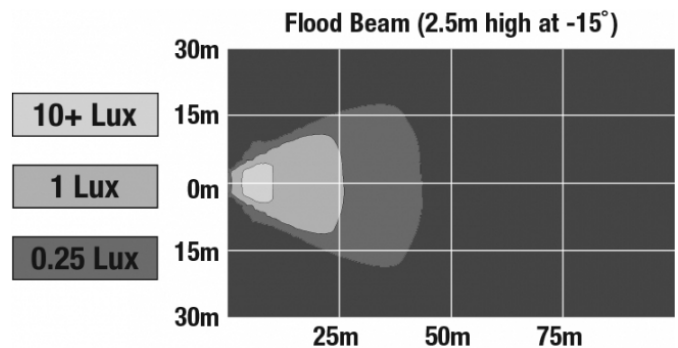

LED Work Lights - Model 770 XD

PRODUCT INFORMATION

Description	12-48V LED Work Light with Flood Beam Pattern & PE12015792 Connector
Height	137.16 mm / 5.4 in
Width	144.02 mm / 5.67 in
Depth	56.90 mm / 2.24 in
Shape	Oval
Outer Lens Material	Polycarbonate
Outer Lens Color	Clear
Housing Material	Polycarbonate
Housing Color	Black
Mounting Hardware Description	(x1) 5/16"-18 x 1.25" Mounting Bolt
Mounting Type	Universal Pedestal Mount
Minimum Operating Temperature	-40 °C / -40 °F
Maximum Operating Temperature	65 °C / 149 °F
Connector or Wiring	PE12015792 Connector
Mating Connector	2-Pin Deutsch Weather-Proof Plug (DT06-2S)
Product Weight	0.89 lbs / 0.4 kgs
Shipping Weight	1.40 lbs / 0.64 kgs

PHOTOMETRIC SPECIFICATIONS

Raw Lumen Output	900
Effective Lumen Output	700
Nominal LED Color Temperature	5000 K
Beam Pattern(s)	Forward Lighting - Flood (Standard)

APPLICATIONS

Print date: 2024-07-27

© 2024 J.W. Speaker Corporation • Germantown, WI U.S.A.
 www.jwspeaker.com • speaker@jwspeaker.com • 262.251.6660