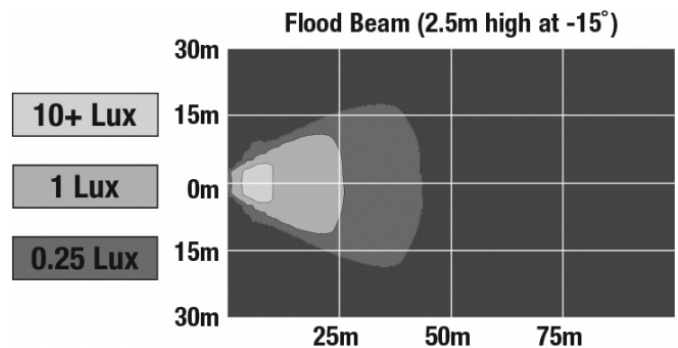

LED Work Lights - Model 770 XD

PRODUCT INFORMATION

Description	12-48V LED Work Light with Flood Beam Pattern & PE12015792 Connector
Height	137.16 mm / 5.4 in
Width	144.02 mm / 5.67 in
Depth	56.90 mm / 2.24 in
Shape	Oval
Outer Lens Material	Polycarbonate
Outer Lens Color	Clear
Housing Material	Polycarbonate
Housing Color	Black
Mounting Hardware Description	(x1) 5/16"-18 x 1.25" Mounting Bolt
Mounting Type	Universal Pedestal Mount
Minimum Operating Temperature	-40 °C / -40 °F
Maximum Operating Temperature	65 °C / 149 °F
Connector or Wiring	PE12015792 Connector
Mating Connector	2-Pin Deutsch Weather-Proof Plug (DT06-2S)
Product Weight	0.89 lbs / 0.4 kgs
Shipping Weight	1.40 lbs / 0.64 kgs

PHOTOMETRIC SPECIFICATIONS

Raw Lumen Output	900
Effective Lumen Output	700
Nominal LED Color Temperature	5000 K
Beam Pattern(s)	Forward Lighting - Flood (Standard)

APPLICATIONS

Print date: 2024-02-29

© 2024 J.W. Speaker Corporation • Germantown, WI U.S.A.
 www.jwspeaker.com • speaker@jwspeaker.com • 262.251.6660