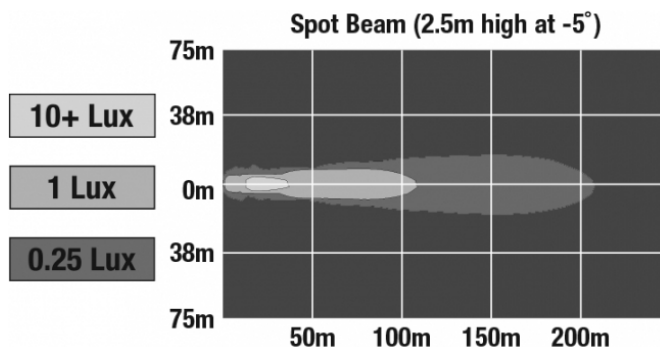

## PRODUCT DIMENSIONS

## PHOTOMETRIC SPECIFICATIONS

<b>Raw Lumen Output</b>	900
<b>Effective Lumen Output</b>	700
<b>Nominal LED Color Temperature</b>	5000 K
<b>Beam Pattern(s)</b>	Forward Lighting - Spot