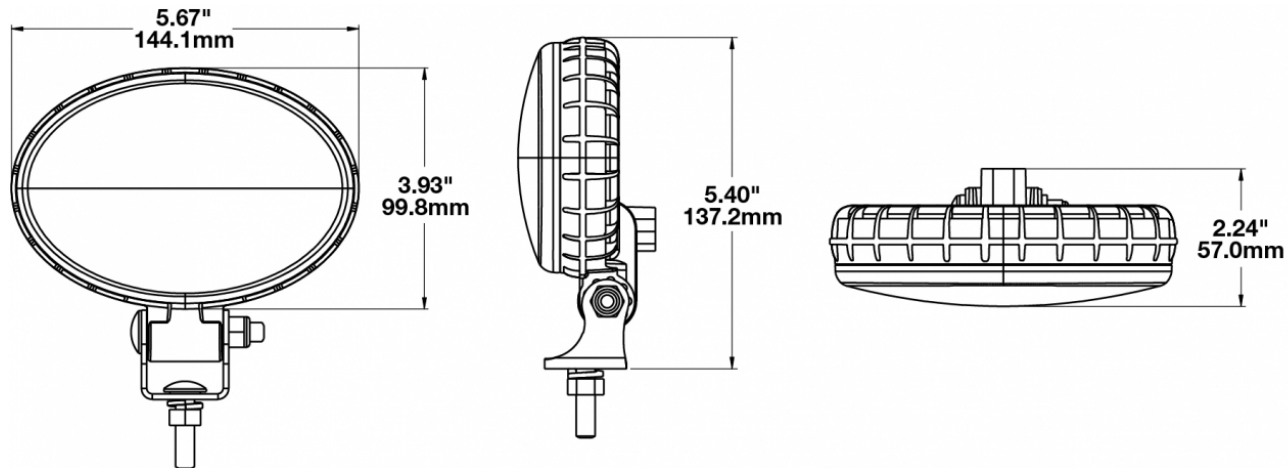

## PRODUCT INFORMATION

<b>Description</b>	12-48V LED Work Light with Spot Beam Pattern & DT04-2P Connector
<b>Height</b>	137.16 mm / 5.4 in
<b>Width</b>	144.02 mm / 5.67 in
<b>Depth</b>	56.90 mm / 2.24 in
<b>Shape</b>	Oval
<b>Outer Lens Material</b>	Polycarbonate
<b>Outer Lens Color</b>	Clear
<b>Housing Material</b>	Polycarbonate
<b>Housing Color</b>	Black
<b>Mounting Hardware Description</b>	(x1) 5/16"-18 x 1.25" Mounting Bolt
<b>Mounting Type</b>	Universal Pedestal Mount
<b>Minimum Operating Temperature</b>	-40 °C / -40 °F
<b>Maximum Operating Temperature</b>	65 °C / 149 °F
<b>Connector or Wiring</b>	Integrated 2-Pin Deutsch Weather-Proof Socket (DT04-2P)
<b>Mating Connector</b>	2-Pin Deutsch Weather-Proof Plug (DT06-2S)
<b>Product Weight</b>	0.86 lbs / 0.39 kgs
<b>Shipping Weight</b>	0.54 lbs / 0.24 kgs

## PRODUCT DIMENSIONS