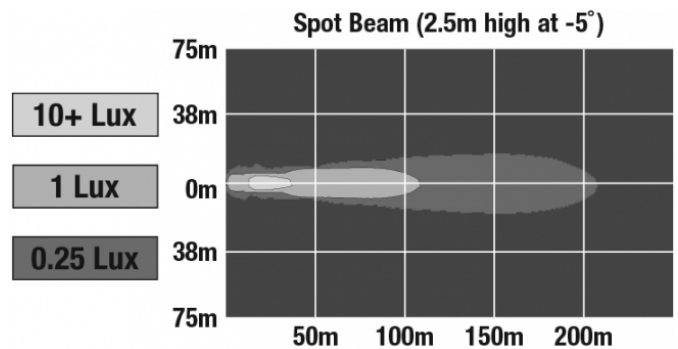

## PHOTOMETRIC SPECIFICATIONS

<b>Raw Lumen Output</b>	900
<b>Effective Lumen Output</b>	700
<b>Nominal LED Color Temperature</b>	5000 K
<b>Beam Pattern(s)</b>	Forward Lighting - Spot