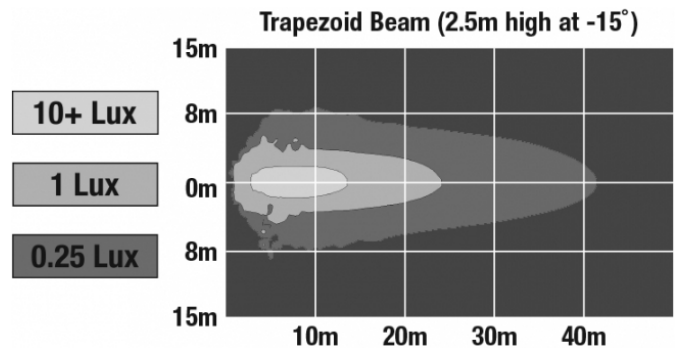

PHOTOMETRIC SPECIFICATIONS

Raw Lumen Output	900
Effective Lumen Output	700
Nominal LED Color Temperature	5000 K
Beam Pattern(s)	Forward Lighting - Trapezoid

APPLICATIONS

Print date: 2024-11-09

© 2024 J.W. Speaker Corporation • Germantown, WI U.S.A.
 www.jwspeaker.com • speaker@jwspeaker.com • 262.251.6660