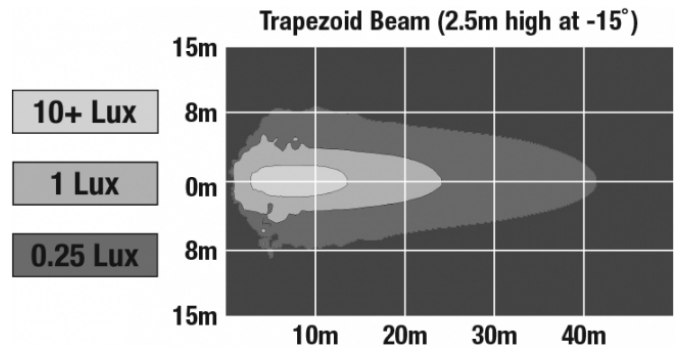

## PHOTOMETRIC SPECIFICATIONS

<b>Raw Lumen Output</b>	900
<b>Effective Lumen Output</b>	700
<b>Nominal LED Color Temperature</b>	5000 K
<b>Beam Pattern(s)</b>	Forward Lighting - Trapezoid