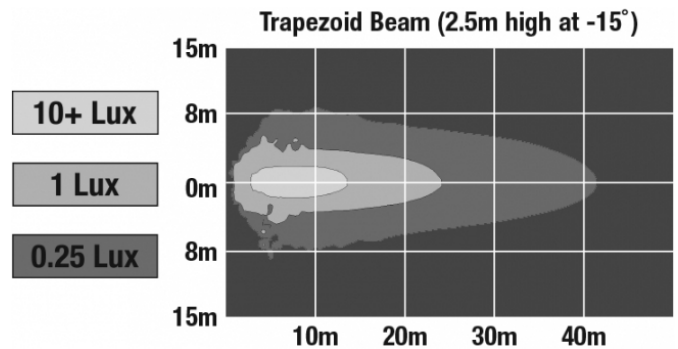

## PHOTOMETRIC SPECIFICATIONS

<b>Raw Lumen Output</b>	900
<b>Effective Lumen Output</b>	700
<b>Nominal LED Color Temperature</b>	5000 K
<b>Beam Pattern(s)</b>	Forward Lighting - Trapezoid