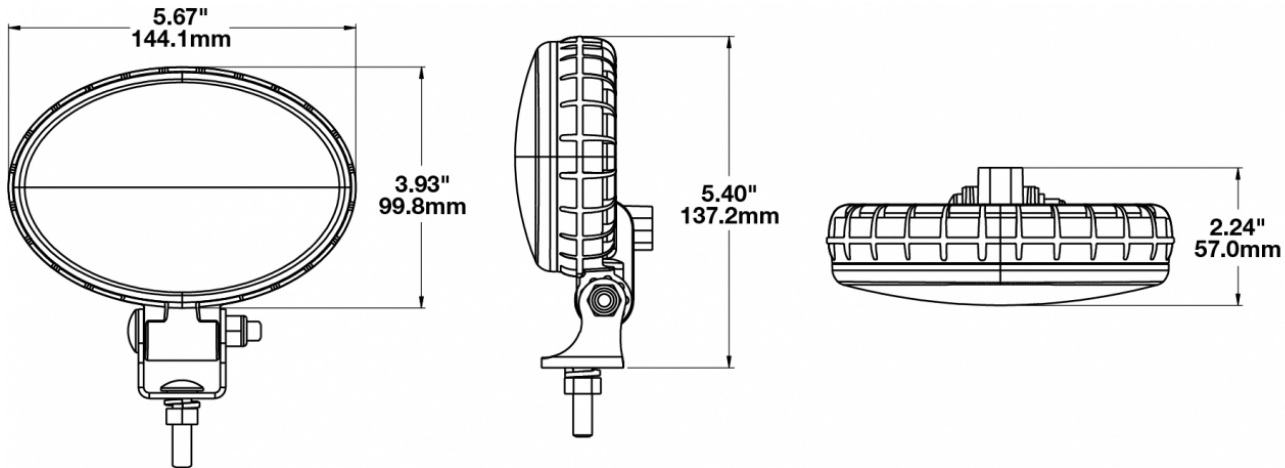

LED Work Lights - Model 770 XD

PRODUCT INFORMATION

Description	12-48V LED Work Light with Trapezoid Beam Pattern & DT04-2P Connector
Height	137.16 mm / 5.4 in
Width	144.02 mm / 5.67 in
Depth	56.90 mm / 2.24 in
Shape	Oval
Outer Lens Material	Polycarbonate
Outer Lens Color	Clear
Housing Material	Polycarbonate
Housing Color	Black
Mounting Hardware Description	(x1) 5/16"-18 x 1.25" Mounting Bolt
Mounting Type	Universal Pedestal Mount
Minimum Operating Temperature	-40 °C / -40 °F
Maximum Operating Temperature	65 °C / 149 °F
Connector or Wiring	Integrated 2-Pin Deutsch Weather-Proof Socket (DT04-2P)
Mating Connector	2-Pin Deutsch Weather-Proof Plug (DT06-2S)
Product Weight	0.86 lbs / 0.39 kgs
Shipping Weight	0.54 lbs / 0.24 kgs

PRODUCT DIMENSIONS

ELECTRICAL SPECIFICATIONS

Input Voltage	12-48V DC
Operating Voltage	10-55V DC
Transient Spike Protection	330V Peak @ 1 HZ-100 Pulses
Red Wire	Positive
Black Wire	Negative
Current Draw	1A @ 12V DC 0.48A @ 24V DC 0.32A @ 36V DC 0.25A @ 48V DC