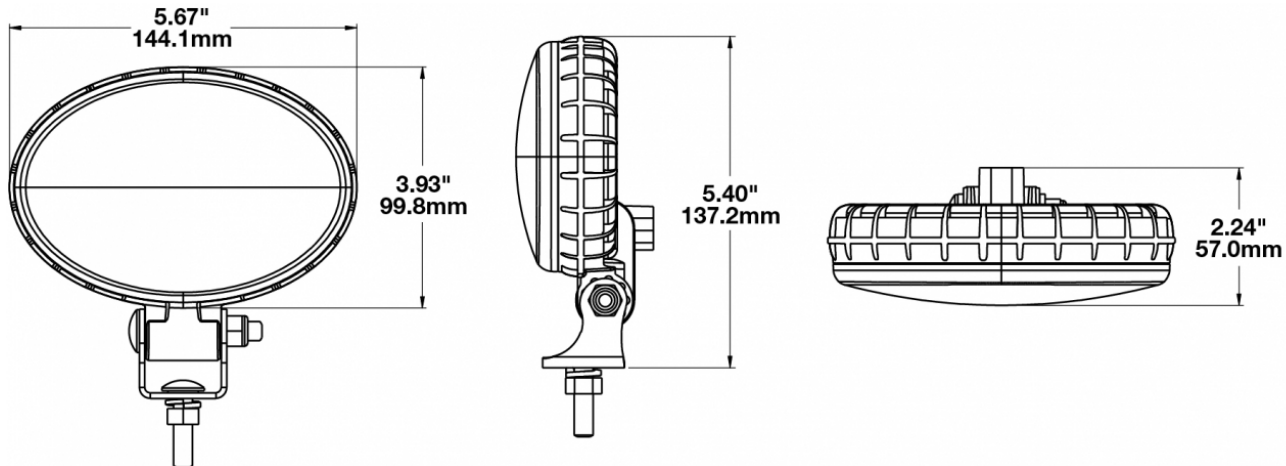

## PRODUCT INFORMATION

<b>Description</b>	12-48V LED Work Light with Trapezoid Beam Pattern & DT04-2P Connector
<b>Height</b>	137.16 mm / 5.4 in
<b>Width</b>	144.02 mm / 5.67 in
<b>Depth</b>	56.90 mm / 2.24 in
<b>Shape</b>	Oval
<b>Outer Lens Material</b>	Polycarbonate
<b>Outer Lens Color</b>	Clear
<b>Housing Material</b>	Polycarbonate
<b>Housing Color</b>	Black
<b>Mounting Hardware Description</b>	(x1) 5/16"-18 x 1.25" Mounting Bolt
<b>Mounting Type</b>	Universal Pedestal Mount
<b>Minimum Operating Temperature</b>	-40 °C / -40 °F
<b>Maximum Operating Temperature</b>	65 °C / 149 °F
<b>Connector or Wiring</b>	Integrated 2-Pin Deutsch Weather-Proof Socket (DT04-2P)
<b>Mating Connector</b>	2-Pin Deutsch Weather-Proof Plug (DT06-2S)
<b>Product Weight</b>	0.86 lbs / 0.39 kgs
<b>Shipping Weight</b>	0.54 lbs / 0.24 kgs

## PRODUCT DIMENSIONS