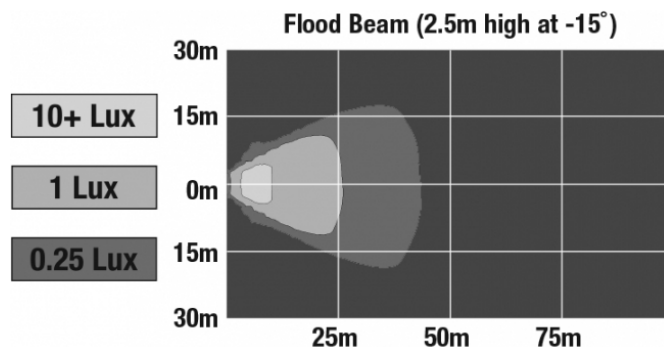

Raw Lumen Output 900

Effective Lumen Output 700

Nominal LED Color Temperature 5000 K

Beam Pattern(s) Forward Lighting - Flood (Standard)

APPLICATIONS

Print date: 2020-05-30

© 2020 J.W. Speaker Corporation • Germantown, WI U.S.A.
www.jwspeaker.com • speaker@jwspeaker.com • 262.251.6660