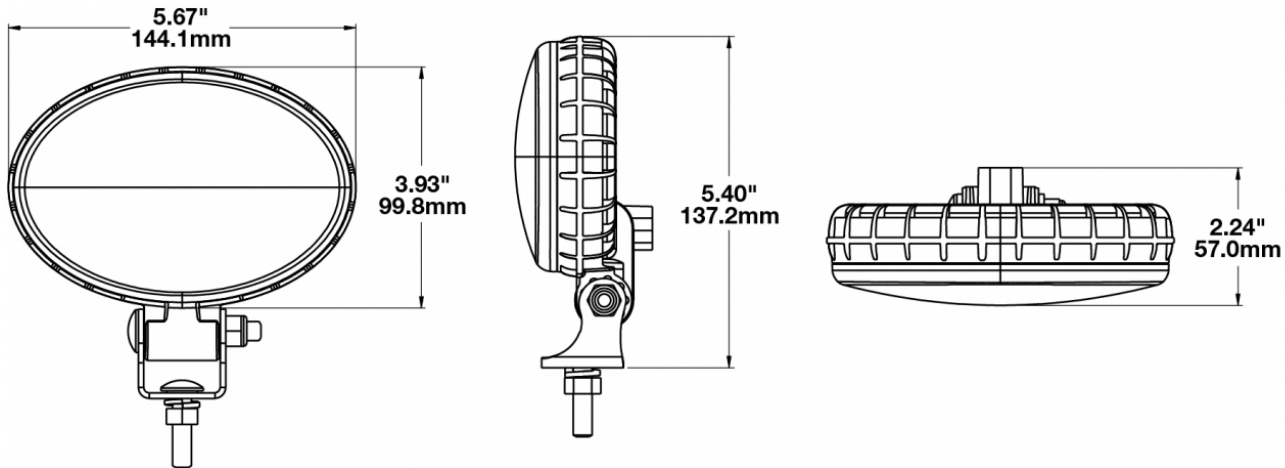

## PRODUCT INFORMATION

---

<b>Description</b>	12-48V LED Work Light with Flood Beam Pattern & DT04-2P Connector
<b>Height</b>	137.16 mm / 5.4 in
<b>Width</b>	144.02 mm / 5.67 in
<b>Depth</b>	56.90 mm / 2.24 in
<b>Shape</b>	Oval
<b>Outer Lens Material</b>	Polycarbonate
<b>Outer Lens Color</b>	Clear
<b>Housing Material</b>	Polycarbonate
<b>Housing Color</b>	Black
<b>Mounting Hardware Description</b>	(x1) 5/16"-18 x 1.25" Mounting Bolt
<b>Mounting Type</b>	Universal Pedestal Mount
<b>Minimum Operating Temperature</b>	-40 °C / -40 °F
<b>Maximum Operating Temperature</b>	65 °C / 149 °F
<b>Connector or Wiring</b>	Integrated 2-Pin Deutsch Weather-Proof Socket (DT04-2P)
<b>Mating Connector</b>	2-Pin Deutsch Weather-Proof Plug (DT06-2S)
<b>Product Weight</b>	0.86 lbs / 0.39 kgs
<b>Shipping Weight</b>	0.54 lbs / 0.24 kgs

## PRODUCT DIMENSIONS