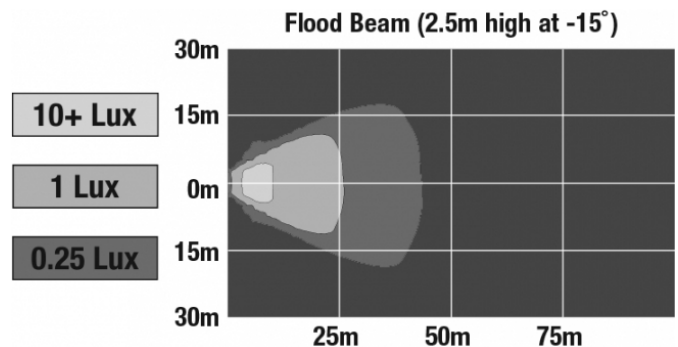

## PHOTOMETRIC SPECIFICATIONS

<b>Raw Lumen Output</b>	900
<b>Effective Lumen Output</b>	700
<b>Nominal LED Color Temperature</b>	5000 K
<b>Beam Pattern(s)</b>	Forward Lighting - Flood (Standard)