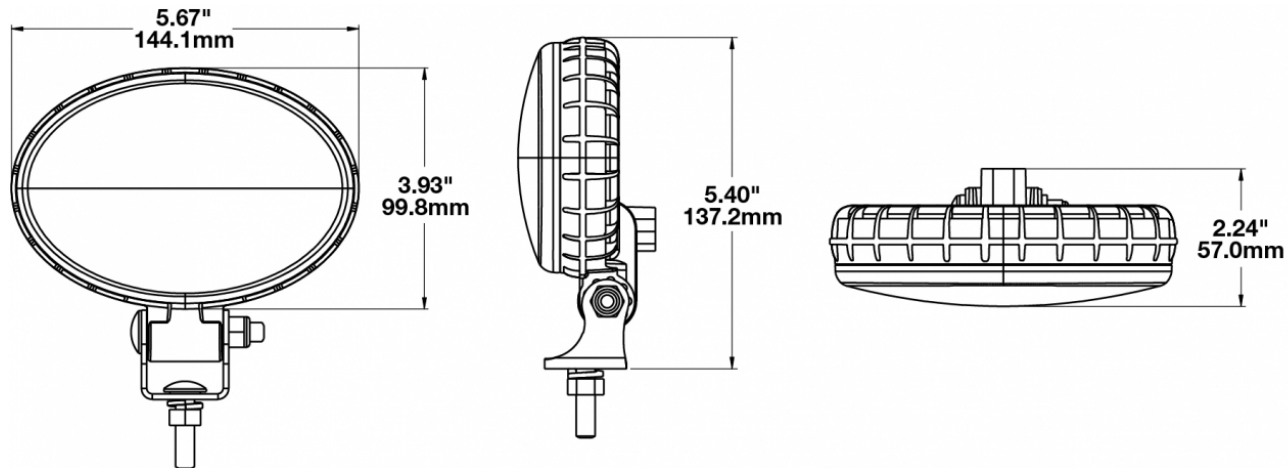

LED Work Lights - Model 770 XD

PRODUCT INFORMATION

Description	12-48V LED Work Light with Flood Beam Pattern & DT04-2P Connector
Height	137.16 mm / 5.4 in
Width	144.02 mm / 5.67 in
Depth	56.90 mm / 2.24 in
Shape	Oval
Outer Lens Material	Polycarbonate
Outer Lens Color	Clear
Housing Material	Polycarbonate
Housing Color	Black
Mounting Hardware Description	(x1) 5/16"-18 x 1.25" Mounting Bolt
Mounting Type	Universal Pedestal Mount
Minimum Operating Temperature	-40 °C / -40 °F
Maximum Operating Temperature	65 °C / 149 °F
Connector or Wiring	Integrated 2-Pin Deutsch Weather-Proof Socket (DT04-2P)
Mating Connector	2-Pin Deutsch Weather-Proof Plug (DT06-2S)
Product Weight	0.86 lbs / 0.39 kgs
Shipping Weight	0.54 lbs / 0.24 kgs

PRODUCT DIMENSIONS

ELECTRICAL SPECIFICATIONS

Input Voltage	12-48V DC
Operating Voltage	10-55V DC
Transient Spike Protection	330V Peak @ 1 HZ-100 Pulses
Red Wire	Positive
Black Wire	Negative
Current Draw	1.00A @ 12V DC 0.48A @ 24V DC 0.32A @ 36V DC 0.25A @ 48V DC