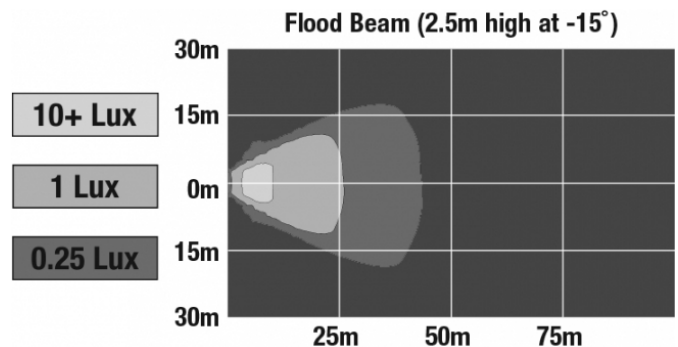

LED Work Lights - Model 770 XD

REGULATORY STANDARDS COMPLIANCE

Buy America Standards	CISPR 12
CISPR 22	Eco Friendly
IEC IP67	SAE J1113-13
UL Recognized	

PHOTOMETRIC SPECIFICATIONS

Raw Lumen Output	900
Effective Lumen Output	700
Nominal LED Color Temperature	5000 K
Beam Pattern(s)	Forward Lighting - Flood (Standard)

APPLICATIONS

Print date: 2026-06-27

© 2026 J.W. Speaker Corporation • Germantown, WI U.S.A.
www.jwspeaker.com • speaker@jwspeaker.com • 262.251.6660