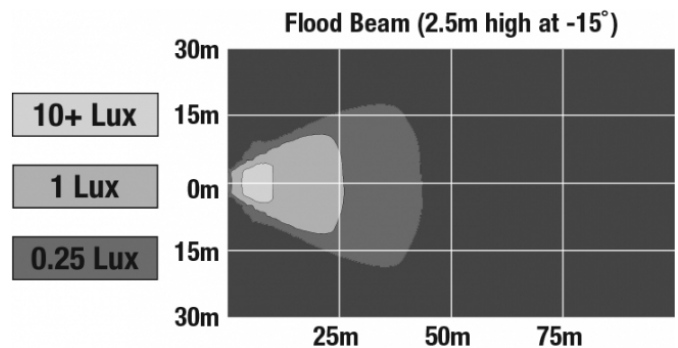

## PHOTOMETRIC SPECIFICATIONS

<b>Raw Lumen Output</b>	900
<b>Effective Lumen Output</b>	700
<b>Nominal LED Color Temperature</b>	5000 K
<b>Beam Pattern(s)</b>	Forward Lighting - Flood (Standard)