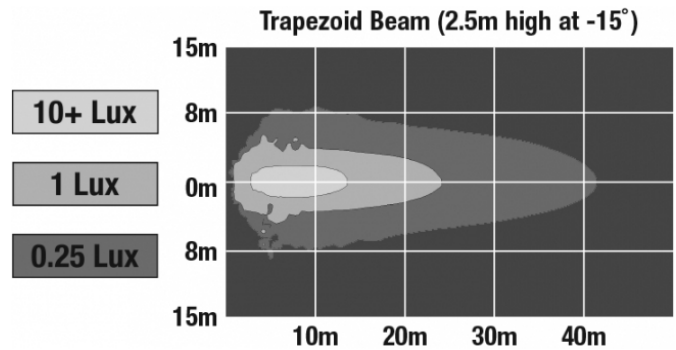

LED Work Lights - Model 770 XD

PHOTOMETRIC SPECIFICATIONS

Raw Lumen Output	900
Effective Lumen Output	700
Nominal LED Color Temperature	5000 K
Beam Pattern(s)	Forward Lighting - Trapezoid

APPLICATIONS

PRODUCT WARNINGS