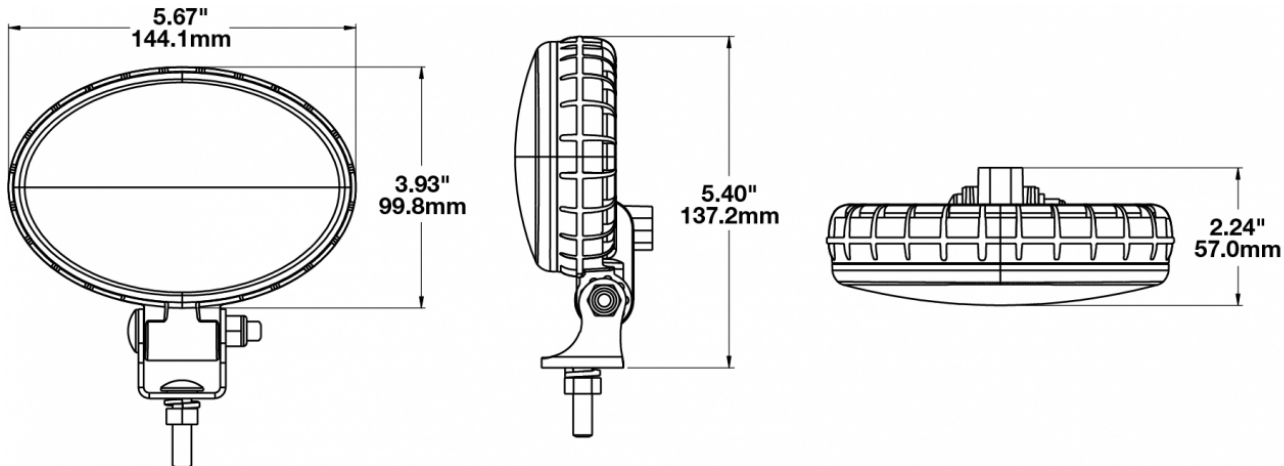

## PRODUCT INFORMATION

---

<b>Description</b>	12V LED Work Light with Trapezoid Beam Pattern & DT04-2P Connector
<b>Height</b>	137.16 mm / 5.4 in
<b>Width</b>	144.02 mm / 5.67 in
<b>Depth</b>	56.90 mm / 2.24 in
<b>Shape</b>	Oval
<b>Outer Lens Material</b>	Polycarbonate
<b>Outer Lens Color</b>	Clear
<b>Housing Material</b>	Polycarbonate
<b>Housing Color</b>	Black
<b>Mounting Hardware Description</b>	(x1) 5/16"-18 x 1.25" Mounting Bolt
<b>Mounting Type</b>	Universal Pedestal Mount
<b>Minimum Operating Temperature</b>	-40 °C / -40 °F
<b>Maximum Operating Temperature</b>	65 °C / 149 °F
<b>Connector or Wiring</b>	Integrated 2-Pin Deutsch Weather-Proof Socket (DT04-2P)
<b>Mating Connector</b>	2-Pin Deutsch Weather-Proof Plug (DT06-2S)
<b>Product Weight</b>	0.86 lbs / 0.39 kgs
<b>Shipping Weight</b>	15.00 lbs / 6.8 kgs

## PRODUCT DIMENSIONS