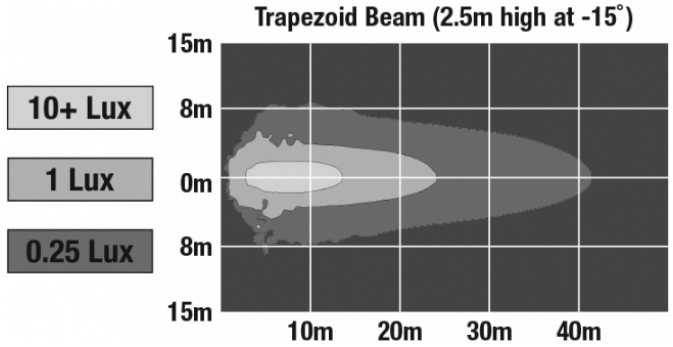

J.W. SPEAKER®
 Engineered. Lighting. Solutions.

LED Work Lights - Model 770 XD

PHOTOMETRIC SPECIFICATIONS

Raw Lumen Output 900
Effective Lumen Output 700
Nominal LED Color Temperature 5000 K
Beam Pattern(s) Forward Lighting - Trapezoid