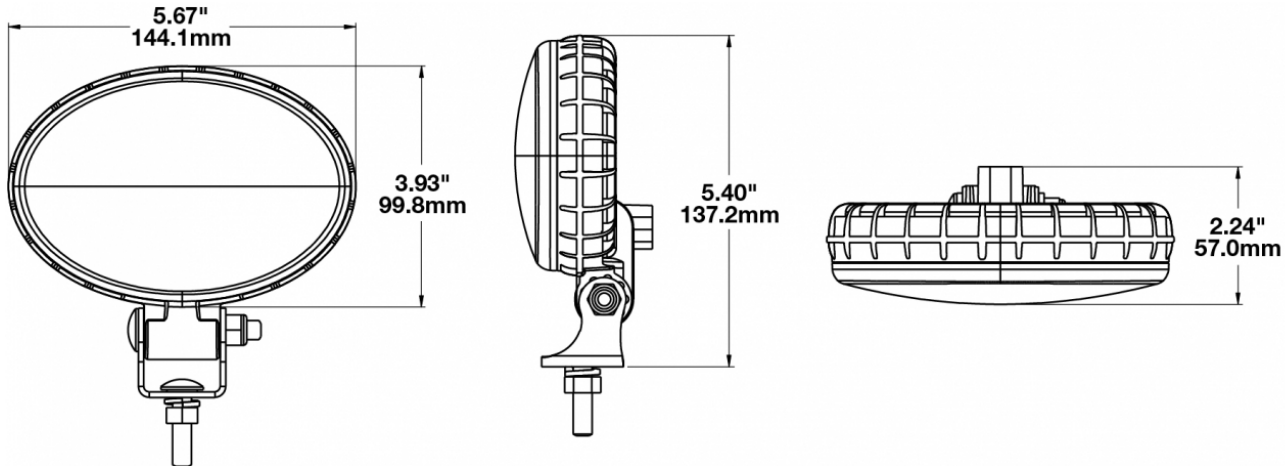

LED Work Lights - Model 770 XD

PRODUCT INFORMATION

Description	12V LED Work Light with Trapezoid Beam Pattern & DT04-2P Connector
Height	137.16 mm / 5.4 in
Width	144.02 mm / 5.67 in
Depth	56.90 mm / 2.24 in
Shape	Oval
Outer Lens Material	Polycarbonate
Outer Lens Color	Clear
Housing Material	Polycarbonate
Housing Color	Black
Mounting Hardware Description	(x1) 5/16"-18 x 1.25" Mounting Bolt
Mounting Type	Universal Pedestal Mount
Minimum Operating Temperature	-40 °C / -40 °F
Maximum Operating Temperature	65 °C / 149 °F
Connector or Wiring	Integrated 2-Pin Deutsch Weather-Proof Socket (DT04-2P)
Mating Connector	2-Pin Deutsch Weather-Proof Plug (DT06-2S)
Product Weight	0.86 lbs / 0.39 kgs
Shipping Weight	15.00 lbs / 6.8 kgs

PRODUCT DIMENSIONS

ELECTRICAL SPECIFICATIONS

Input Voltage	12V DC
Operating Voltage	10-15V DC
Transient Spike Protection	330V Peak @ 1 HZ-100 Pulses
Red Wire	Positive
Black Wire	Negative
Current Draw	1.00A @ 12V DC