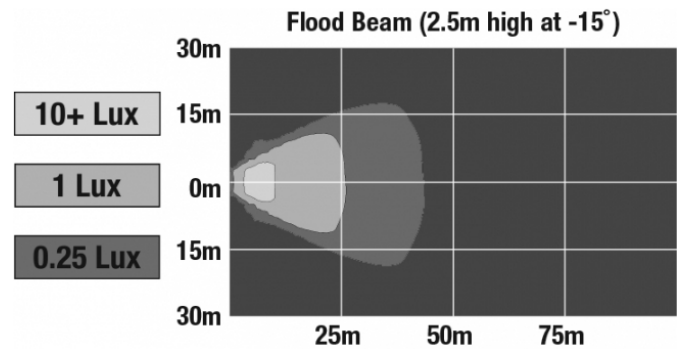

LED Work Lights - Model 770 XD

PRODUCT INFORMATION

Description	12V LED Work Light with Flood Beam Pattern & DT04-2P Connector
Height	137.16 mm / 5.4 in
Width	144.02 mm / 5.67 in
Depth	56.90 mm / 2.24 in
Shape	Oval
Outer Lens Material	Polycarbonate
Outer Lens Color	Clear
Housing Material	Polycarbonate
Housing Color	Black
Mounting Hardware Description	(x1) 5/16"-18 x 1.25" Mounting Bolt
Mounting Type	Universal Pedestal Mount
Minimum Operating Temperature	-40 °C / -40 °F
Maximum Operating Temperature	65 °C / 149 °F
Connector or Wiring	Integrated 2-Pin Deutsch Weather-Proof Socket (DT04-2P)
Mating Connector	2-Pin Deutsch Weather-Proof Plug (DT06-2S)
Product Weight	0.86 lbs / 0.39 kgs
Shipping Weight	15.00 lbs / 6.8 kgs

J.W. SPEAKER
 Engineered. Lighting. Solutions.

LED Work Lights - Model 770 XD

PHOTOMETRIC SPECIFICATIONS

Raw Lumen Output	900
Effective Lumen Output	700
Nominal LED Color Temperature	5000 K
Beam Pattern(s)	Forward Lighting - Flood (Standard)