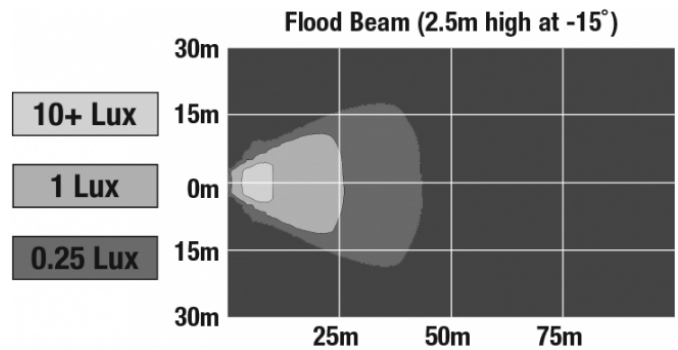

LED Work Lights - Model 770 XD

PRODUCT INFORMATION

Description	12V LED Work Light with Flood Beam Pattern & DT04-2P Connector
Height	137.16 mm / 5.4 in
Width	144.02 mm / 5.67 in
Depth	56.90 mm / 2.24 in
Shape	Oval
Outer Lens Material	Polycarbonate
Outer Lens Color	Clear
Housing Material	Polycarbonate
Housing Color	Black
Mounting Hardware Description	(x1) 5/16"-18 x 1.25" Mounting Bolt
Mounting Type	Universal Pedestal Mount
Minimum Operating Temperature	-40 °C / -40 °F
Maximum Operating Temperature	65 °C / 149 °F
Connector or Wiring	Integrated 2-Pin Deutsch Weather-Proof Socket (DT04-2P)
Mating Connector	2-Pin Deutsch Weather-Proof Plug (DT06-2S)
Product Weight	0.86 lbs / 0.39 kgs
Shipping Weight	15.00 lbs / 6.8 kgs

LED Work Lights - Model 770 XD

PHOTOMETRIC SPECIFICATIONS

Raw Lumen Output	900
Effective Lumen Output	700
Nominal LED Color Temperature	5000 K
Beam Pattern(s)	Forward Lighting - Flood (Standard)

APPLICATIONS