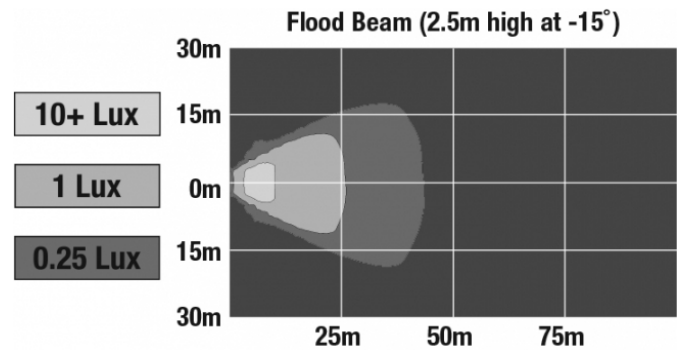

LED Work Lights - Model 770 XD

PRODUCT INFORMATION

| | |
|--------------------------------------|--|
| Description | 12V LED Work Light with Flood Beam Pattern & DT04-2P Connector |
| Height | 137.16 mm / 5.4 in |
| Width | 144.02 mm / 5.67 in |
| Depth | 56.90 mm / 2.24 in |
| Shape | Oval |
| Outer Lens Material | Polycarbonate |
| Outer Lens Color | Clear |
| Housing Material | Polycarbonate |
| Housing Color | Black |
| Mounting Hardware Description | (x1) 5/16"-18 x 1.25" Mounting Bolt |
| Mounting Type | Universal Pedestal Mount |
| Minimum Operating Temperature | -40 °C / -40 °F |
| Maximum Operating Temperature | 65 °C / 149 °F |
| Connector or Wiring | Integrated 2-Pin Deutsch Weather-Proof Socket (DT04-2P) |
| Mating Connector | 2-Pin Deutsch Weather-Proof Plug (DT06-2S) |
| Product Weight | 0.86 lbs / 0.39 kgs |
| Shipping Weight | 15.00 lbs / 6.8 kgs |

LED Work Lights - Model 770 XD

PHOTOMETRIC SPECIFICATIONS

| | |
|--------------------------------------|-------------------------------------|
| Raw Lumen Output | 900 |
| Effective Lumen Output | 700 |
| Nominal LED Color Temperature | 5000 K |
| Beam Pattern(s) | Forward Lighting - Flood (Standard) |