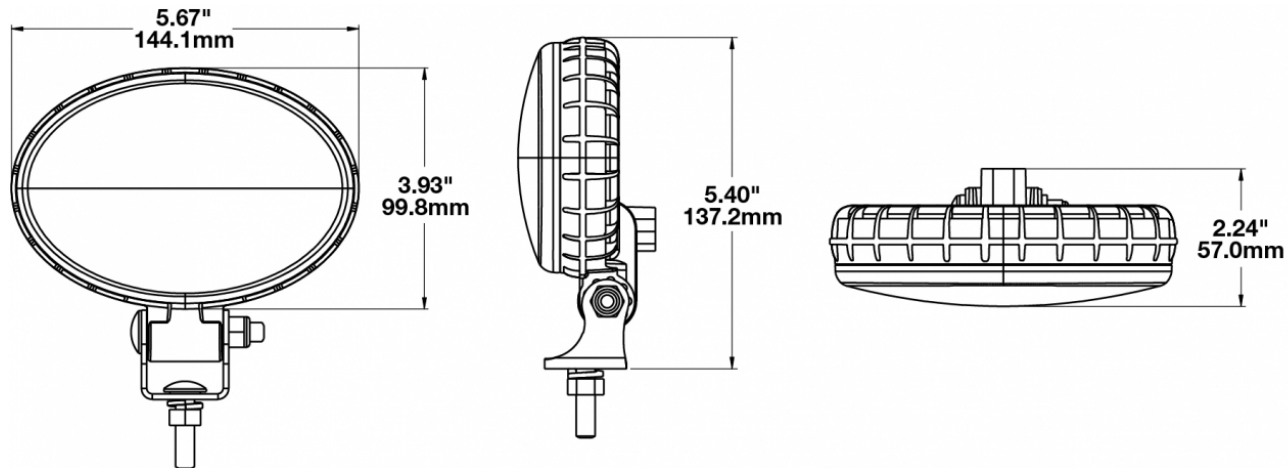

LED Work Lights - Model 770 XD

PRODUCT INFORMATION

Description	12V LED Work Light with Flood Beam Pattern & DT04-2P Connector
Height	137.16 mm / 5.4 in
Width	144.02 mm / 5.67 in
Depth	56.90 mm / 2.24 in
Shape	Oval
Outer Lens Material	Polycarbonate
Outer Lens Color	Clear
Housing Material	Polycarbonate
Housing Color	Black
Mounting Hardware Description	(x1) 5/16"-18 x 1.25" Mounting Bolt
Mounting Type	Universal Pedestal Mount
Minimum Operating Temperature	-40 °C / -40 °F
Maximum Operating Temperature	65 °C / 149 °F
Connector or Wiring	Integrated 2-Pin Deutsch Weather-Proof Socket (DT04-2P)
Mating Connector	2-Pin Deutsch Weather-Proof Plug (DT06-2S)
Product Weight	0.86 lbs / 0.39 kgs
Shipping Weight	15.00 lbs / 6.8 kgs

PRODUCT DIMENSIONS

ELECTRICAL SPECIFICATIONS

Input Voltage	12V DC
Operating Voltage	10-15V DC
Transient Spike Protection	330V Peak @ 1 HZ-100 Pulses
Red Wire	Positive
Black Wire	Negative
Current Draw	1A @ 12V DC