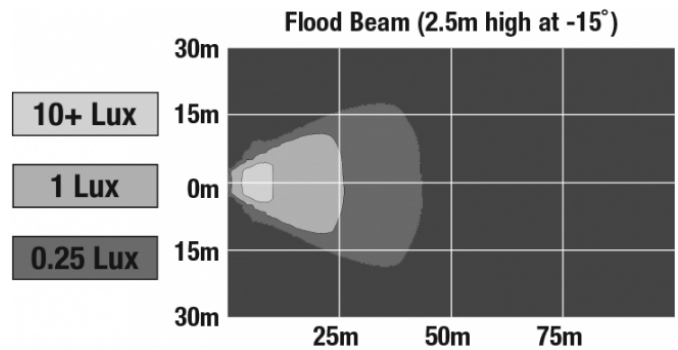

LED Work Lights - Model 770 XD

PHOTOMETRIC SPECIFICATIONS

Raw Lumen Output	900
Effective Lumen Output	700
Nominal LED Color Temperature	5000 K
Beam Pattern(s)	Forward Lighting - Flood (Standard)