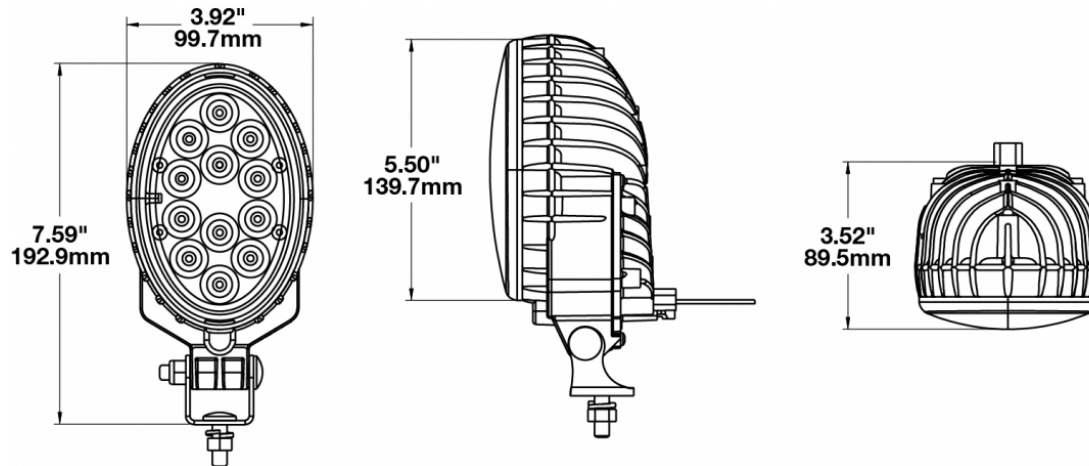

LED Work Lights - Model 736

PRODUCT INFORMATION

Description	12V LED Work Light with Vertical Flood Beam Pattern
Height	192.79 mm / 7.59 in
Width	99.57 mm / 3.92 in
Depth	89.41 mm / 3.52 in
Shape	Oval
Outer Lens Material	Glass
Outer Lens Color	Clear
Housing Material	Die-Cast Aluminum
Housing Color	Black
Mounting Hardware Description	(x1) 5/6"-18 x 0.58" Mounting Bolt
Mounting Type	Universal Pedestal Mount
Minimum Operating Temperature	-40 °C / -40 °F
Maximum Operating Temperature	65 °C / 149 °F
Connector or Wiring	Integrated 2-Pin Deutsch Weather-Proof Socket (DT04-2P)
Mating Connector	2-Pin Deutsch Weather-Proof Plug (DT06-2S)
Product Weight	2.20 lbs / 1 kgs
Shipping Weight	1.40 lbs / 0.64 kgs

PRODUCT DIMENSIONS

ELECTRICAL SPECIFICATIONS

Input Voltage	12V DC
Operating Voltage	9-16V DC
Transient Spike Protection	150V Peak @ 1 HZ-100 Pulses
Red Wire	Positive
Black Wire	Negative
Current Draw	3.7A @ 12V DC

LED Work Lights - Model 736

PHOTOMETRIC SPECIFICATIONS

Raw Lumen Output	2,700
Effective Lumen Output	1,400
Nominal LED Color Temperature	5000 K
Beam Pattern(s)	Forward Lighting - Flood (Vertical)

APPLICATIONS