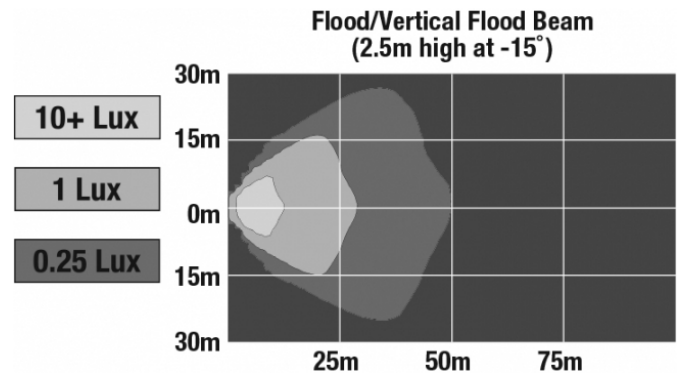

LED Work Lights - Model 736

PHOTOMETRIC SPECIFICATIONS

Raw Lumen Output	2,700
Effective Lumen Output	1,400
Nominal LED Color Temperature	5000 K
Beam Pattern(s)	Forward Lighting - Flood (Vertical)